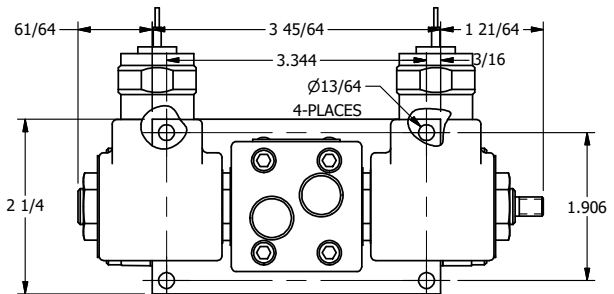

4

3

2

1

4

3

2

AAA
PRODUCTS
INTERNATIONAL

**AAA PRODUCTS
INTERNATIONAL**
7114 Harry Hines Blvd
Dallas, TX 75235

TITLE: 3/8" SIDE PORT, DBL SOL, 2 POS,
FLOAT SPR CTR, MOLD-OVER,
LCKNG OVRD, THREADED INDCTR PIN

DRAWING NO.:
DIM_SY3GMOK

THE INFORMATION CONTAINED WITHIN THIS DOCUMENT IS PROPRIETARY TO AAA PRODUCTS AND MAY NOT BE DISCLOSED WITHOUT PRIOR WRITTEN CONSENT