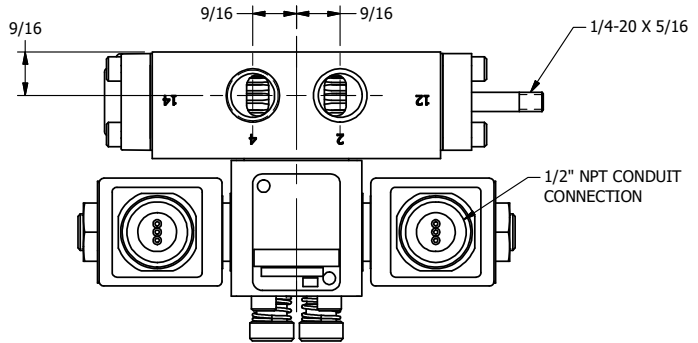

4

3

2

1

4

3

2

AAA
PRODUCTS
INTERNATIONAL

**AAA PRODUCTS
INTERNATIONAL**
7114 Harry Hines Blvd
Dallas, TX 75235

TITLE: 3/8" SIDE PORT, DBL SOL, 2 POS,
FLOAT SPR CTR, MOLD-OVER,
LCKNG OVRD, THREADED INDCTR PIN

DRAWING NO.:
DIM_SY3GMOK

THE INFORMATION CONTAINED WITHIN THIS DOCUMENT IS PROPRIETARY TO AAA PRODUCTS AND MAY NOT BE DISCLOSED WITHOUT PRIOR WRITTEN CONSENT