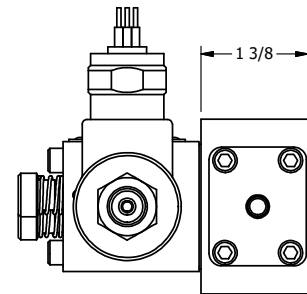

4

3

2

1

4

3

2

AAA
PRODUCTS
INTERNATIONAL

**AAA PRODUCTS
INTERNATIONAL**
7114 Harry Hines Blvd
Dallas, TX 75235

TITLE: 3/8" SIDE PORT, DBL SOL, 2 POS,
FLOAT SPR CTR, MOLD-OVER,
LCKNG OVRD, THREADED INDCTR PIN

DRAWING NO.:
DIM_SY3GMOK

THE INFORMATION CONTAINED WITHIN THIS DOCUMENT IS PROPRIETARY TO AAA PRODUCTS AND MAY NOT BE DISCLOSED WITHOUT PRIOR WRITTEN CONSENT