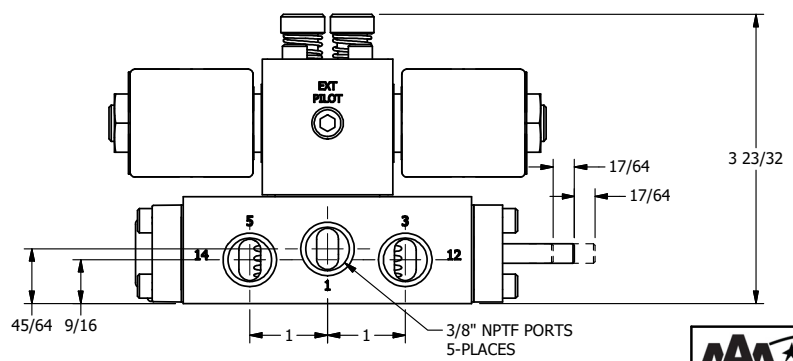

4

3

2

1

4

3

2

AAA
PRODUCTS
INTERNATIONAL

**AAA PRODUCTS
INTERNATIONAL**
7114 Harry Hines Blvd
Dallas, TX 75235

TITLE: 3/8" SIDE PORT, DBL SOL, 2 POS,
FLOAT SPR CTR, MOLD-OVER,
LCKNG OVRD, THREADED INDCTR PIN

DRAWING NO.:
DIM_SY3GMOK

THE INFORMATION CONTAINED WITHIN THIS DOCUMENT IS PROPRIETARY TO AAA PRODUCTS AND MAY NOT BE DISCLOSED WITHOUT PRIOR WRITTEN CONSENT