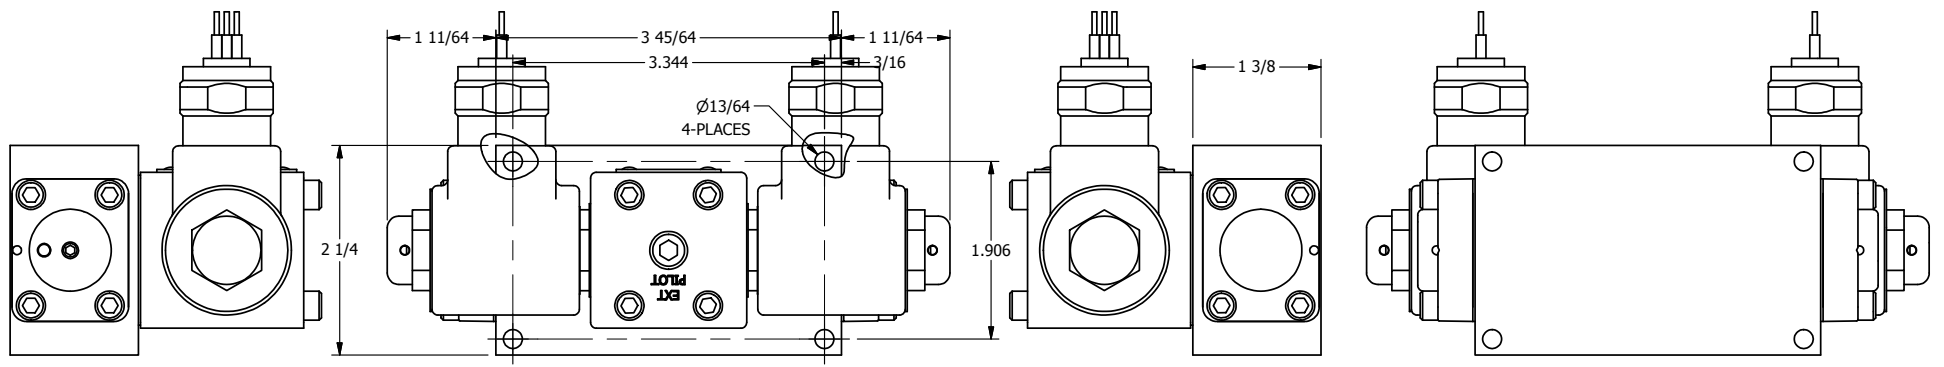

4

3

2

1

AAA
PRODUCTS
INTERNATIONAL

AAA PRODUCTS INTERNATIONAL
7114 Harry Hines Blvd
Dallas, TX 75235

TITLE: 3/8" SIDE PORT, DBL SOL, 3 POS,
SPR CTR, SOL RTRN, FLOAT CTR SPL,
MOLD-OVER, DUST EXCLDR

DRAWING NO.:
DIM_SY3GML