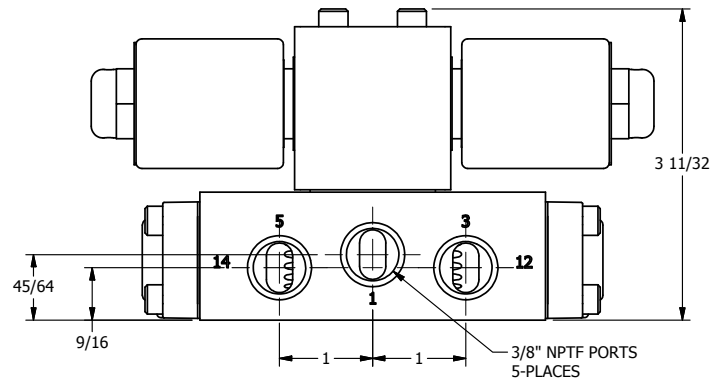

4

3

2

1

AAA
PRODUCTS
INTERNATIONAL

AAA PRODUCTS INTERNATIONAL
7114 Harry Hines Blvd
Dallas, TX 75235

TITLE: 3/8" SIDE PORT, DBL SOL, 3 POS,
SPR CTR, SOL RTRN, FLOAT CTR SPL,
MOLD-OVER, DUST EXCLDR

DRAWING NO.:
DIM_SY3GML