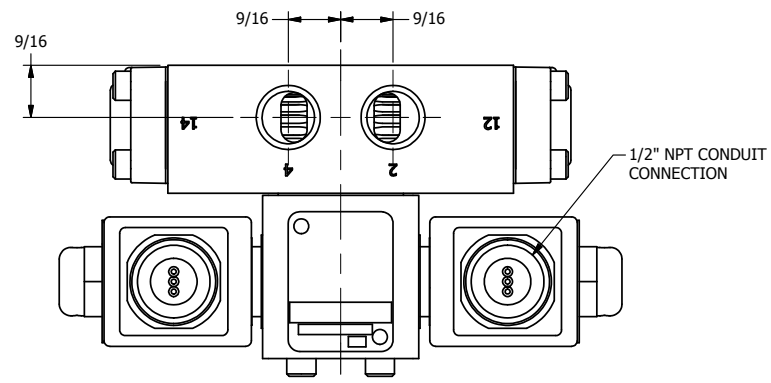

4

3

2

1

AAA
PRODUCTS
INTERNATIONAL

AAA PRODUCTS INTERNATIONAL
7114 Harry Hines Blvd
Dallas, TX 75235

TITLE: 3/8" SIDE PORT, DBL SOL, 3 POS,
SPR CTR, SOL RTRN, FLOAT CTR SPL,
MOLD-OVER, DUST EXCLDR

DRAWING NO.:
DIM_SY3GML