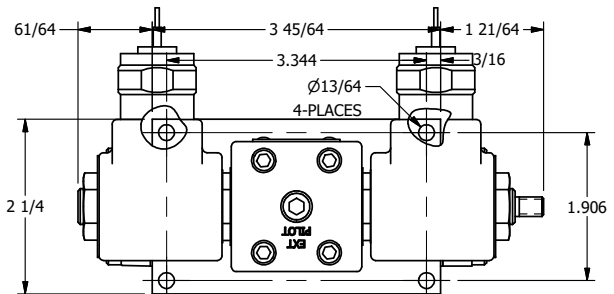

4

3

2

1

AAA
PRODUCTS
INTERNATIONAL

**AAA PRODUCTS
INTERNATIONAL**
7114 Harry Hines Blvd
Dallas, TX 75235

TITLE: $\frac{3}{8}$ " SIDE PORT, DBL SOL, 2 POS,
SPR CTR, SOL SHFT, FLOAT CTR SPL,
MOLD-OVER, THREADED INDICATOR

DRAWING NO.:
DIM_SY3GMK

THE INFORMATION CONTAINED WITHIN THIS DOCUMENT IS PROPRIETARY TO AAA PRODUCTS AND MAY NOT BE DISCLOSED WITHOUT PRIOR WRITTEN CONSENT

4

3

2

1