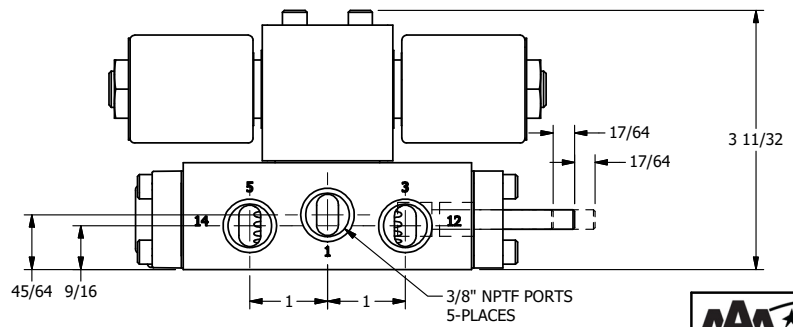

4

3

2

1

AAA
PRODUCTS
INTERNATIONAL

**AAA PRODUCTS
INTERNATIONAL**
7114 Harry Hines Blvd
Dallas, TX 75235

TITLE: $\frac{3}{8}$ " SIDE PORT, DBL SOL, 2 POS,
SPR CTR, SOL SHFT, FLOAT CTR SPL,
MOLD-OVER, THREADED INDICATOR

DRAWING NO.:
DIM_SY3GMK

THE INFORMATION CONTAINED WITHIN THIS DOCUMENT IS PROPRIETARY TO AAA PRODUCTS AND MAY NOT BE DISCLOSED WITHOUT PRIOR WRITTEN CONSENT

4

3

2

1