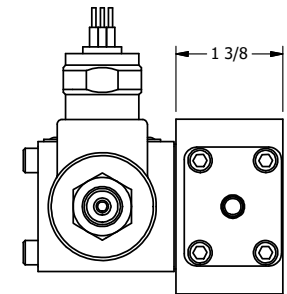

4

3

2

1

AAA
PRODUCTS
INTERNATIONAL

**AAA PRODUCTS
INTERNATIONAL**
7114 Harry Hines Blvd
Dallas, TX 75235

TITLE: $\frac{3}{8}$ " SIDE PORT, DBL SOL, 2 POS,
SPR CTR, SOL SHFT, FLOAT CTR SPL,
MOLD-OVER, THREADED INDICATOR

DRAWING NO.:
DIM_SY3GMK

THE INFORMATION CONTAINED WITHIN THIS DOCUMENT IS PROPRIETARY TO AAA PRODUCTS AND MAY NOT BE DISCLOSED WITHOUT PRIOR WRITTEN CONSENT

4

3

2

1