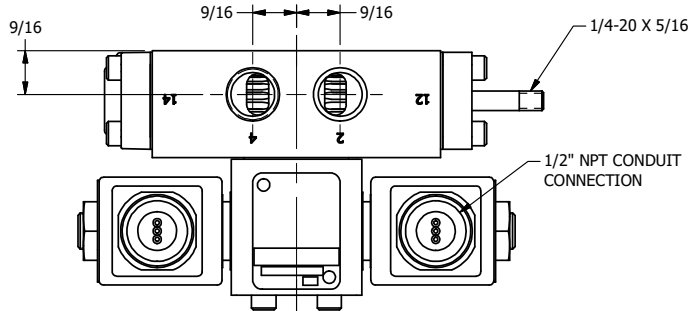

4

3

2

1

AAA
PRODUCTS
INTERNATIONAL

**AAA PRODUCTS
INTERNATIONAL**
7114 Harry Hines Blvd
Dallas, TX 75235

TITLE: $\frac{3}{8}$ " SIDE PORT, DBL SOL, 2 POS,
SPR CTR, SOL SHFT, FLOAT CTR SPL,
MOLD-OVER, THREADED INDICATOR

DRAWING NO.:
DIM_SY3GMK

THE INFORMATION CONTAINED WITHIN THIS DOCUMENT IS PROPRIETARY TO AAA PRODUCTS AND MAY NOT BE DISCLOSED WITHOUT PRIOR WRITTEN CONSENT

4

3

2

1