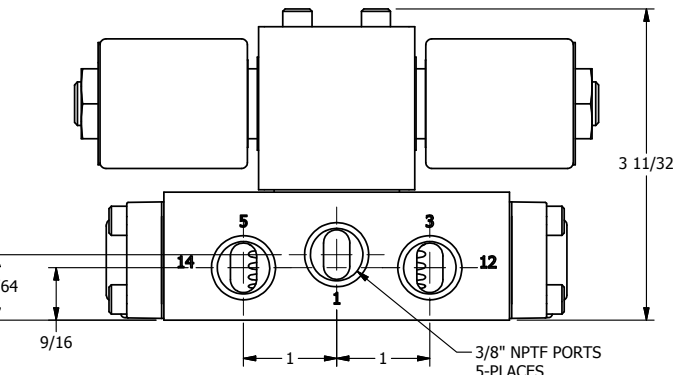

4

3

2

1

1/2" NPT CONDUIT  
3-WIRE CONNECTION

**AAA**  
PRODUCTS  
INTERNATIONAL

**AAA PRODUCTS  
INTERNATIONAL**  
7114 Harry Hines Blvd  
Dallas, TX 75235

TITLE: 3/8" SIDE PORT, DBL SOL, 3 POS,  
SPR CTR, SOL RTRN, FLOAT CTR SPL,  
MOLD-OVER

PART NO.:  
**DIM\_SY3GM**

THE INFORMATION CONTAINED WITHIN THIS DOCUMENT IS PROPRIETARY TO AAA PRODUCTS AND MAY NOT BE DISCLOSED WITHOUT PRIOR WRITTEN CONSENT

4

3

2

1

B

B