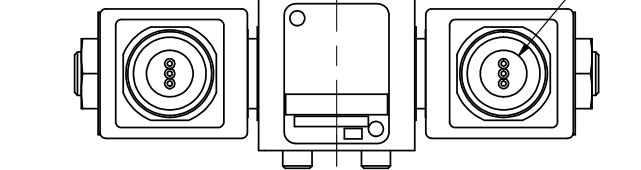

4

3

2

1

1/2" NPT CONDUIT  
3-WIRE CONNECTION

**AAA**  
PRODUCTS  
INTERNATIONAL

**AAA PRODUCTS  
INTERNATIONAL**  
7114 Harry Hines Blvd  
Dallas, TX 75235

TITLE: 3/8" SIDE PORT, DBL SOL, 3 POS,  
SPR CTR, SOL RTRN, FLOAT CTR SPL,  
MOLD-OVER

PART NO.:  
**DIM\_SY3GM**

THE INFORMATION CONTAINED WITHIN THIS DOCUMENT IS PROPRIETARY TO AAA PRODUCTS AND MAY NOT BE DISCLOSED WITHOUT PRIOR WRITTEN CONSENT

4

3

2

1

B

B