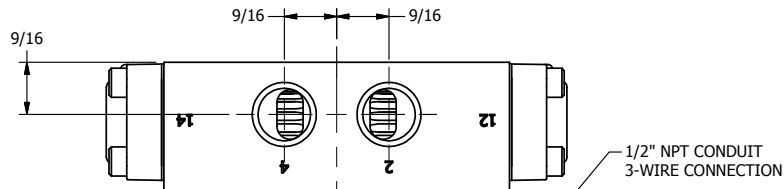

4

3

2

1

1/2" NPT CONDUIT  
3-WIRE CONNECTION

**AAA**  
PRODUCTS  
INTERNATIONAL

**AAA PRODUCTS  
INTERNATIONAL**  
7114 Harry Hines Blvd  
Dallas, TX 75235

TITLE: 3/8" SIDE PORT, DBL SOL, 3 POS,  
SPR CTR, SOL RTRN, FLOAT CTR SPL,  
MOLD-OVER