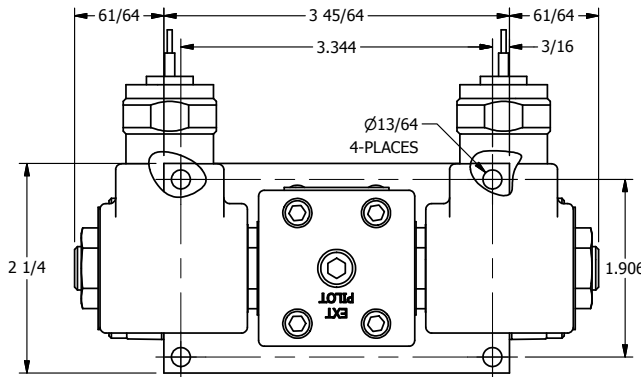

4

3

2

1

1/2" NPT CONDUIT  
3-WIRE CONNECTION

**AAA**  
PRODUCTS  
INTERNATIONAL

**AAA PRODUCTS  
INTERNATIONAL**  
7114 Harry Hines Blvd  
Dallas, TX 75235

TITLE: 3/8" SIDE PORT, DBL SOL, 3 POS,  
SPR CTR, SOL RTRN, FLOAT CTR SPL,  
MOLD-OVER

PART NO.:  
**DIM\_SY3GM**

THE INFORMATION CONTAINED WITHIN THIS DOCUMENT IS PROPRIETARY TO AAA PRODUCTS AND MAY NOT BE DISCLOSED WITHOUT PRIOR WRITTEN CONSENT

4

3

2

1

B

B