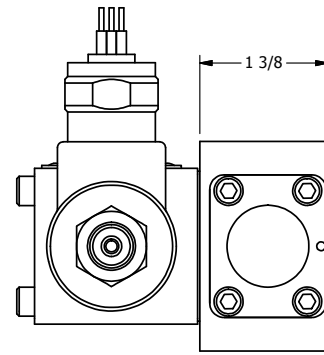

4

3

2

1

1/2" NPT CONDUIT  
3-WIRE CONNECTION

**AAA**  
PRODUCTS  
INTERNATIONAL

**AAA PRODUCTS  
INTERNATIONAL**  
7114 Harry Hines Blvd  
Dallas, TX 75235

TITLE: 3/8" SIDE PORT, DBL SOL, 3 POS,  
SPR CTR, SOL RTRN, FLOAT CTR SPL,  
MOLD-OVER

PART NO.:  
**DIM\_SY3GM**

THE INFORMATION CONTAINED WITHIN THIS DOCUMENT IS PROPRIETARY TO AAA PRODUCTS AND MAY NOT BE DISCLOSED WITHOUT PRIOR WRITTEN CONSENT

4

3

2

1

B

B