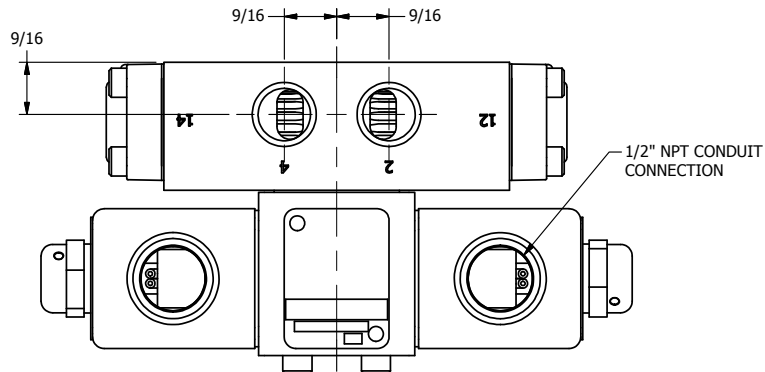

4

3

2

1

AAA
PRODUCTS
INTERNATIONAL

**AAA PRODUCTS
INTERNATIONAL**
7114 Harry Hines Blvd
Dallas, TX 75235

TITLE: 3/8" SIDE PORT, DBL SOL, 3 POS,
SPR CTR, SOL RTRN, FLOAT CTR SPL,
CLASSIC SOL, DUST EXCLDR

DRAWING NO.:
DIM_SY3GL