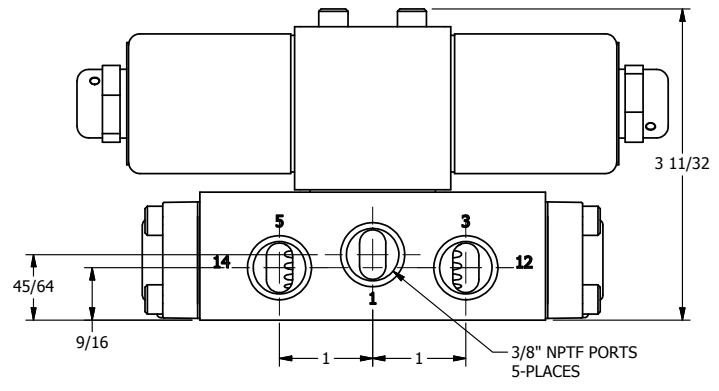

4

3

2

1

AAA
PRODUCTS
INTERNATIONAL

**AAA PRODUCTS
INTERNATIONAL**
7114 Harry Hines Blvd
Dallas, TX 75235

TITLE: 3/8" SIDE PORT, DBL SOL, 3 POS,
SPR CTR, SOL RTRN, FLOAT CTR SPL,
CLASSIC SOL, DUST EXCLDR

DRAWING NO.:
DIM_SY3GL