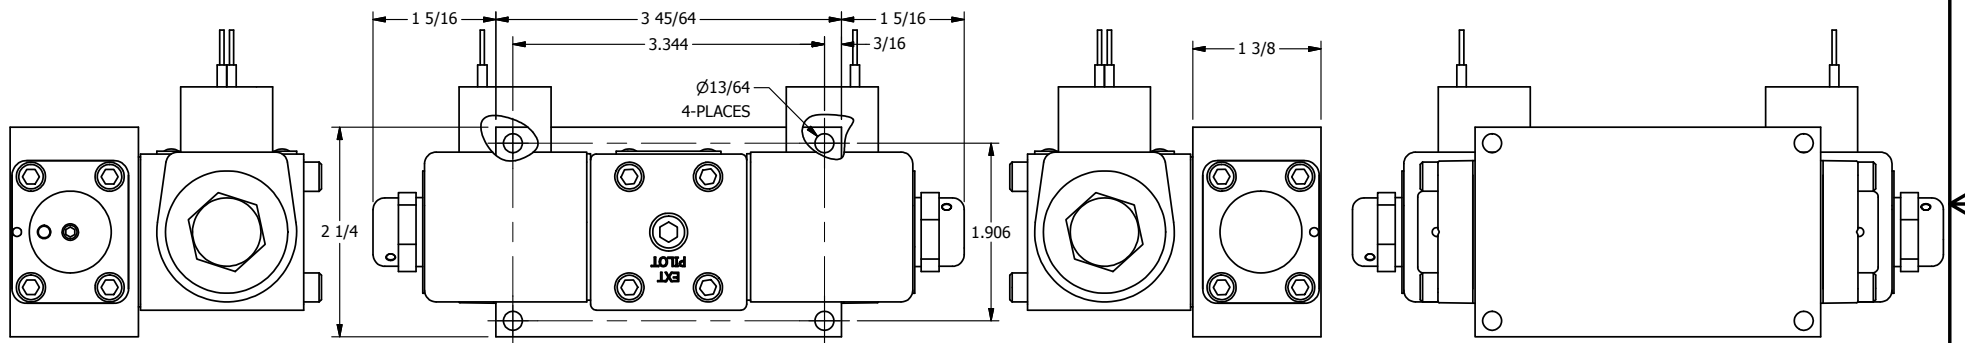

4

3

2

1

AAA
PRODUCTS
INTERNATIONAL

**AAA PRODUCTS
INTERNATIONAL**
7114 Harry Hines Blvd
Dallas, TX 75235

TITLE: 3/8" SIDE PORT, DBL SOL, 3 POS,
SPR CTR, SOL RTRN, FLOAT CTR SPL,
CLASSIC SOL, DUST EXCLDR

DRAWING NO.:
DIM_SY3GL