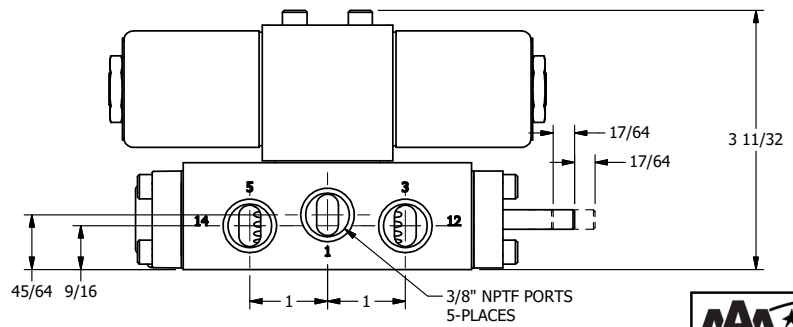

4

3

2

1

AAA
PRODUCTS
INTERNATIONAL
AAA PRODUCTS
INTERNATIONAL
7114 Harry Hines Blvd
Dallas, TX 75235

TITLE: 3/8" SIDE PORT, DBL SOL, 2 POS,
SPR CTR, SOL SHFT, FLOAT CTR SPL,
CLASSIC SOL, THREADED INDICATOR

DRAWING NO.:
DIM_SY3GK

4

3

2

THE INFORMATION CONTAINED WITHIN THIS DOCUMENT IS PROPRIETARY TO AAA PRODUCTS AND MAY NOT BE DISCLOSED WITHOUT PRIOR WRITTEN CONSENT