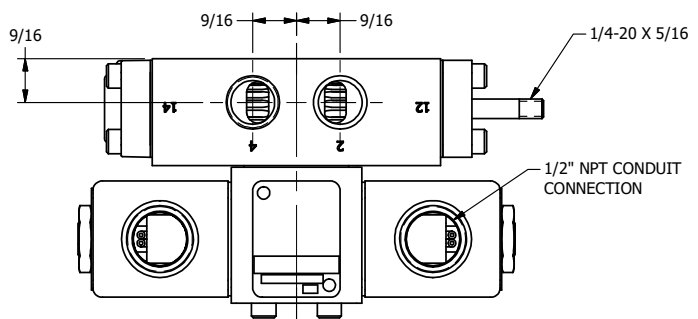

4

3

2

1

AAA
PRODUCTS
INTERNATIONAL
AAA PRODUCTS
INTERNATIONAL
7114 Harry Hines Blvd
Dallas, TX 75235

TITLE: 3/8" SIDE PORT, DBL SOL, 2 POS,
SPR CTR, SOL SHFT, FLOAT CTR SPL,
CLASSIC SOL, THREADED INDICATOR

DRAWING NO.:
DIM_SY3GK

4

3

2

THE INFORMATION CONTAINED WITHIN THIS DOCUMENT IS PROPRIETARY TO AAA PRODUCTS AND MAY NOT BE DISCLOSED WITHOUT PRIOR WRITTEN CONSENT