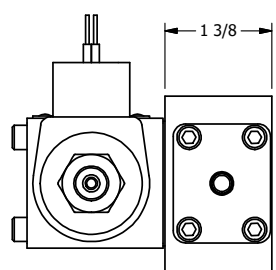

4

3

2

1

AAA
PRODUCTS
INTERNATIONAL
AAA PRODUCTS
INTERNATIONAL
7114 Harry Hines Blvd
Dallas, TX 75235

TITLE: 3/8" SIDE PORT, DBL SOL, 2 POS,
SPR CTR, SOL SHFT, FLOAT CTR SPL,
CLASSIC SOL, THREADED INDICATOR

DRAWING NO.:
DIM_SY3GK

4

3

2

THE INFORMATION CONTAINED WITHIN THIS DOCUMENT IS PROPRIETARY TO AAA PRODUCTS AND MAY NOT BE DISCLOSED WITHOUT PRIOR WRITTEN CONSENT