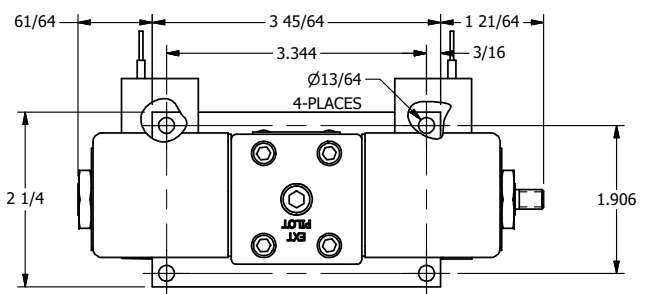

4

3

2

1

AAA
PRODUCTS
INTERNATIONAL
AAA PRODUCTS
INTERNATIONAL
7114 Harry Hines Blvd
Dallas, TX 75235

TITLE: 3/8" SIDE PORT, DBL SOL, 2 POS,
SPR CTR, SOL SHFT, FLOAT CTR SPL,
CLASSIC SOL, THREADED INDICATOR

DRAWING NO.:
DIM_SY3GK

4

3

2

THE INFORMATION CONTAINED WITHIN THIS DOCUMENT IS PROPRIETARY TO AAA PRODUCTS AND MAY NOT BE DISCLOSED WITHOUT PRIOR WRITTEN CONSENT