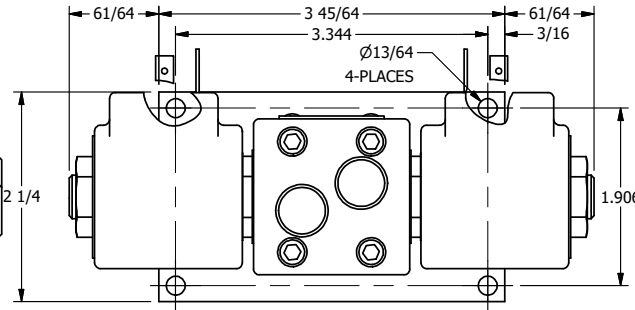

4

3

2

1

ISO 4400 DIN CONNECTION

1/8" NPTF TAPPED VENT 2-PLACES

3/8" NPTF PORTS 5-PLACES

**AAA**  
PRODUCTS  
INTERNATIONAL

**AAA PRODUCTS INTERNATIONAL**  
7114 Harry Hines Blvd  
Dallas, TX 75235

TITLE: 3/8" SIDE PORT, DBL SOL, 3 POS,  
FLOAT SPR CTR, ISO 4400 DIN,  
LCKNG OVRD, TPD VENT

DRAWING NO.:  
DIM\_SY3GEDOT

THE INFORMATION CONTAINED WITHIN THIS DOCUMENT IS PROPRIETARY TO AAA PRODUCTS AND MAY NOT BE DISCLOSED WITHOUT PRIOR WRITTEN CONSENT