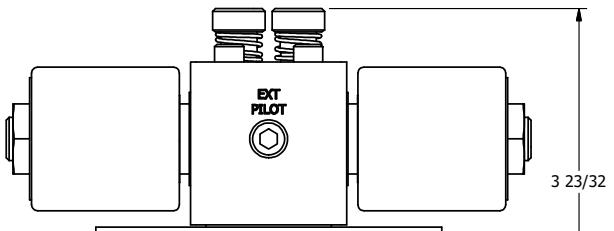

4

3

2

1

ISO 4400 DIN CONNECTION

1/8" NPTF TAPPED VENT 2-PLACES

3/8" NPTF PORTS 5-PLACES

**AAA**  
PRODUCTS  
INTERNATIONAL

**AAA PRODUCTS INTERNATIONAL**  
7114 Harry Hines Blvd  
Dallas, TX 75235

TITLE: 3/8" SIDE PORT, DBL SOL, 3 POS,  
FLOAT SPR CTR, ISO 4400 DIN,  
LCKNG OVRD, TPD VENT

DRAWING NO.:  
DIM\_SY3GEDOT

THE INFORMATION CONTAINED WITHIN THIS DOCUMENT IS PROPRIETARY TO AAA PRODUCTS AND MAY NOT BE DISCLOSED WITHOUT PRIOR WRITTEN CONSENT