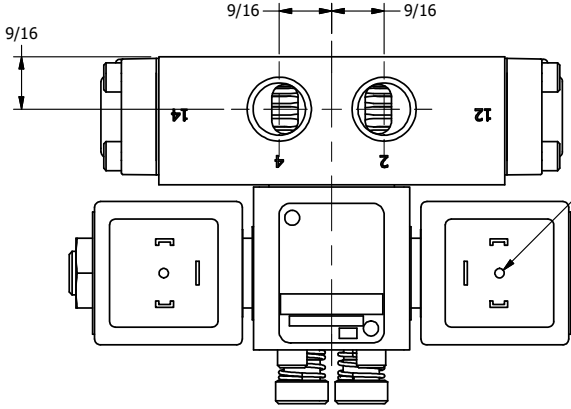

4

3

2

1

ISO 4400 DIN CONNECTION

1/8" NPTF TAPPED VENT 2-PLACES

3/8" NPTF PORTS 5-PLACES

**AAA**  
PRODUCTS  
INTERNATIONAL

**AAA PRODUCTS INTERNATIONAL**  
7114 Harry Hines Blvd  
Dallas, TX 75235

TITLE: 3/8" SIDE PORT, DBL SOL, 3 POS,  
FLOAT SPR CTR, ISO 4400 DIN,  
LCKNG OVRD, TPD VENT

DRAWING NO.:  
DIM\_SY3GEDOT

THE INFORMATION CONTAINED WITHIN THIS DOCUMENT IS PROPRIETARY TO AAA PRODUCTS AND MAY NOT BE DISCLOSED WITHOUT PRIOR WRITTEN CONSENT