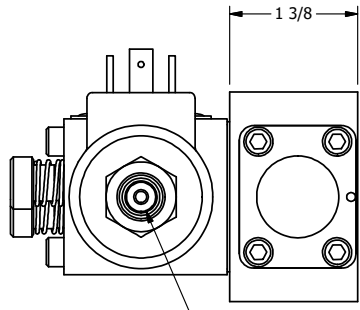

4

3

2

1

ISO 4400 DIN CONNECTION

1/8" NPTF TAPPED VENT 2-PLACES

3/8" NPTF PORTS 5-PLACES

**AAA**  
PRODUCTS  
INTERNATIONAL

**AAA PRODUCTS INTERNATIONAL**  
7114 Harry Hines Blvd  
Dallas, TX 75235

TITLE: 3/8" SIDE PORT, DBL SOL, 3 POS,  
FLOAT SPR CTR, ISO 4400 DIN,  
LCKNG OVRD, TPD VENT

DRAWING NO.:  
DIM\_SY3GEDOT

THE INFORMATION CONTAINED WITHIN THIS DOCUMENT IS PROPRIETARY TO AAA PRODUCTS AND MAY NOT BE DISCLOSED WITHOUT PRIOR WRITTEN CONSENT