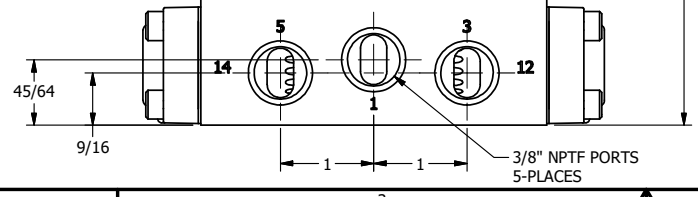

4

3

2

1

ISO 4400 DIN CONNECTION

1/8" NPTF TAPPED VENT 2-PLACES

3/8" NPTF PORTS 5-PLACES

**AAA**  
PRODUCTS  
INTERNATIONAL

**AAA PRODUCTS INTERNATIONAL**  
7114 Harry Hines Blvd  
Dallas, TX 75235

TITLE: 3/8" SIDE PORT, DBL SOL, 3 POS,  
FLOAT SPR CTR, ISO 4400 DIN,  
LCKNG OVRD, TPD VENT

DRAWING NO.:  
DIM\_SY3GEDOT

THE INFORMATION CONTAINED WITHIN THIS DOCUMENT IS PROPRIETARY TO AAA PRODUCTS AND MAY NOT BE DISCLOSED WITHOUT PRIOR WRITTEN CONSENT