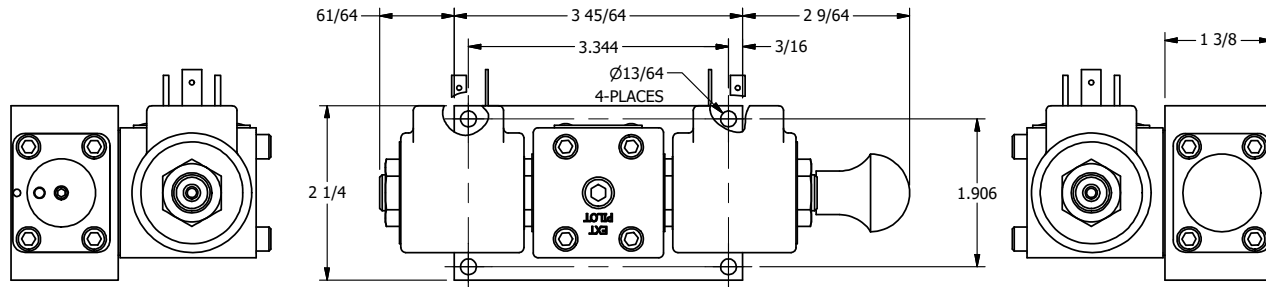

4

3

2

1

AAA
PRODUCTS
INTERNATIONAL

**AAA PRODUCTS
INTERNATIONAL**
7114 Harry Hines Blvd
Dallas, TX 75235

TITLE: 3/8" SIDE PORT, DBL SOL, 2 POS,
SPR CTR, SOL SHFT, FLOAT CTR SPL,
ISO 4400 DIN, MAN SPL OVRD

DRAWING NO.:
DIM_SY3GEDOS