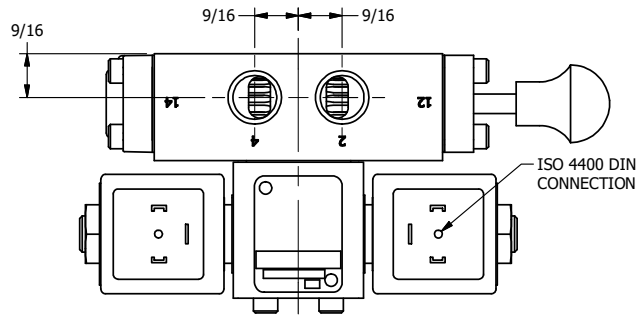

4

3

2

1

AAA
PRODUCTS
INTERNATIONAL

**AAA PRODUCTS
INTERNATIONAL**
7114 Harry Hines Blvd
Dallas, TX 75235

TITLE: 3/8" SIDE PORT, DBL SOL, 2 POS,
SPR CTR, SOL SHFT, FLOAT CTR SPL,
ISO 4400 DIN, MAN SPL OVRD

DRAWING NO.:
DIM_SY3GEDOS