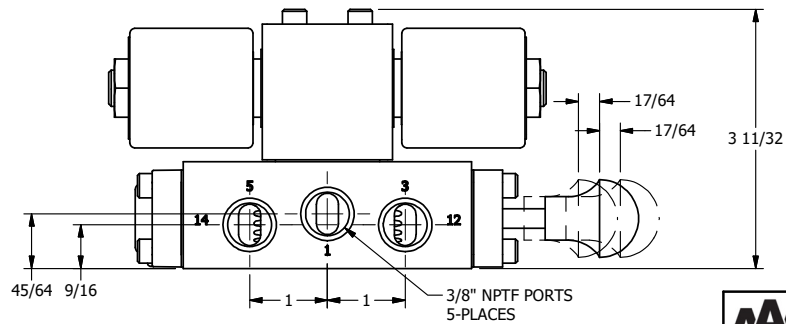

4

3

2

1

AAA
PRODUCTS
INTERNATIONAL

**AAA PRODUCTS
INTERNATIONAL**
7114 Harry Hines Blvd
Dallas, TX 75235

TITLE: 3/8" SIDE PORT, DBL SOL, 2 POS,
SPR CTR, SOL SHFT, FLOAT CTR SPL,
ISO 4400 DIN, MAN SPL OVRD

DRAWING NO.:
DIM_SY3GEDOS