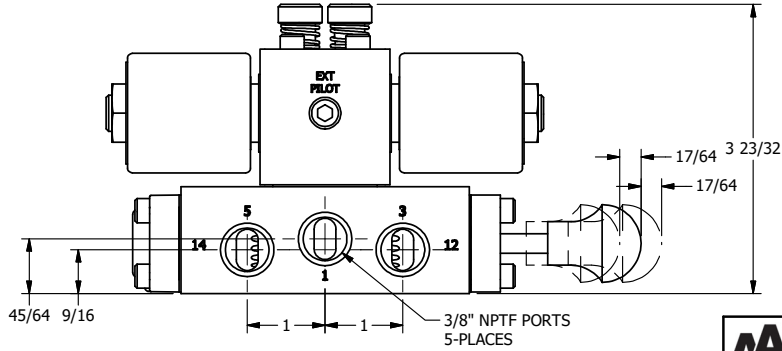

4

3

2

1

ISO 4400 DIN CONNECTION

3/8" NPTF PORTS
5-PLACES

4

3

2

AAA
PRODUCTS
INTERNATIONAL

**AAA PRODUCTS
INTERNATIONAL**
7114 Harry Hines Blvd
Dallas, TX 75235

TITLE: 3/8" SIDE PORT, DBL SOL, 2 POS,
FLOAT SPR CTR, ISO 4400 DIN,
LCKNG OVRD, MAN SPL OVRD

DRAWING NO.:
DIM_SY3GEDOOS