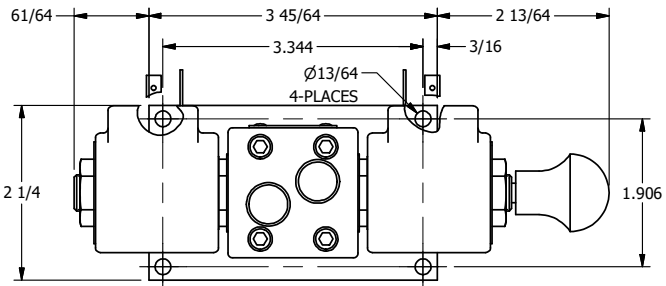

4

3

2

1

ISO 4400 DIN CONNECTION

3/8" NPTF PORTS
5-PLACES

4

3

2

AAA
PRODUCTS
INTERNATIONAL

**AAA PRODUCTS
INTERNATIONAL**
7114 Harry Hines Blvd
Dallas, TX 75235

TITLE: 3/8" SIDE PORT, DBL SOL, 2 POS,
FLOAT SPR CTR, ISO 4400 DIN,
LCKNG OVRD, MAN SPL OVRD

DRAWING NO.:
DIM_SY3GEDOOS