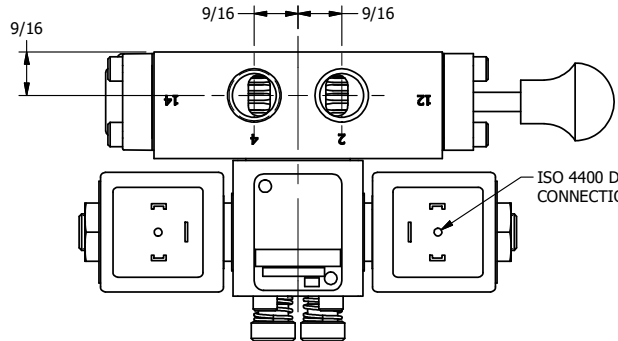

4

3

2

1

ISO 4400 DIN CONNECTION

3/8" NPTF PORTS
5-PLACES

4

3

2

AAA
PRODUCTS
INTERNATIONAL

**AAA PRODUCTS
INTERNATIONAL**
7114 Harry Hines Blvd
Dallas, TX 75235

TITLE: 3/8" SIDE PORT, DBL SOL, 2 POS,
FLOAT SPR CTR, ISO 4400 DIN,
LCKNG OVRD, MAN SPL OVRD

DRAWING NO.:
DIM_SY3GEDOOS