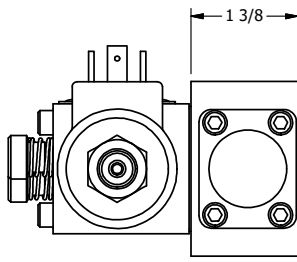

4

3

2

1

ISO 4400 DIN CONNECTION

3/8" NPTF PORTS
5-PLACES

4

3

2

AAA
PRODUCTS
INTERNATIONAL

**AAA PRODUCTS
INTERNATIONAL**
7114 Harry Hines Blvd
Dallas, TX 75235

TITLE: 3/8" SIDE PORT, DBL SOL, 2 POS,
FLOAT SPR CTR, ISO 4400 DIN,
LCKNG OVRD, MAN SPL OVRD

DRAWING NO.:
DIM_SY3GEDOOS