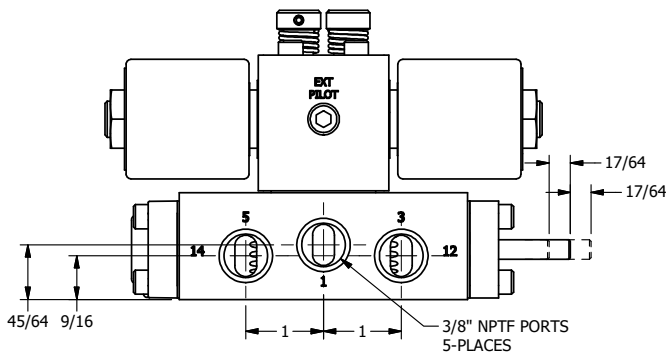

4

3

2

1

4

3

2

AAA
PRODUCTS
INTERNATIONAL

**AAA PRODUCTS
INTERNATIONAL**
7114 Harry Hines Blvd
Dallas, TX 75235

TITLE: 3/8" SIDE PORT, DBL SOL, 2 POS,
FLOAT SPR CTR, ISO 4400 DIN,
NON-LCKNG OVRD, THRD INDCTR PIN

DRAWING NO.:
DIM_SY3GEDONK

THE INFORMATION CONTAINED WITHIN THIS DOCUMENT IS PROPRIETARY TO AAA PRODUCTS AND MAY NOT BE DISCLOSED WITHOUT PRIOR WRITTEN CONSENT