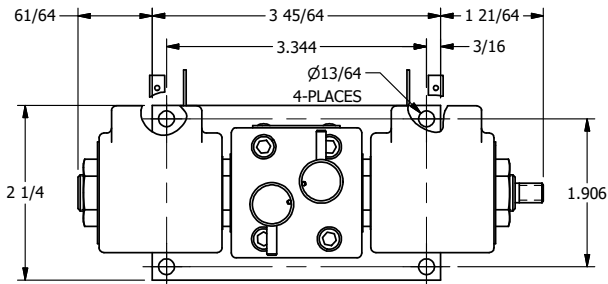

4

3

2

1

4

3

2

AAA
PRODUCTS
INTERNATIONAL

**AAA PRODUCTS
INTERNATIONAL**
7114 Harry Hines Blvd
Dallas, TX 75235

TITLE: 3/8" SIDE PORT, DBL SOL, 2 POS,
FLOAT SPR CTR, ISO 4400 DIN,
NON-LCKNG OVRD, THRD INDCTR PIN

DRAWING NO.:
DIM_SY3GEDONK

THE INFORMATION CONTAINED WITHIN THIS DOCUMENT IS PROPRIETARY TO AAA PRODUCTS AND MAY NOT BE DISCLOSED WITHOUT PRIOR WRITTEN CONSENT