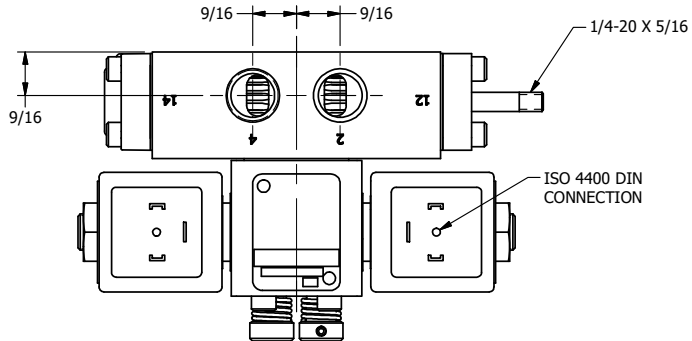

4

3

2

1

4

3

2

AAA
PRODUCTS
INTERNATIONAL

**AAA PRODUCTS
INTERNATIONAL**
7114 Harry Hines Blvd
Dallas, TX 75235

TITLE: 3/8" SIDE PORT, DBL SOL, 2 POS,
FLOAT SPR CTR, ISO 4400 DIN,
NON-LCKNG OVRD, THRD INDCTR PIN

DRAWING NO.:
DIM_SY3GEDONK

THE INFORMATION CONTAINED WITHIN THIS DOCUMENT IS PROPRIETARY TO AAA PRODUCTS AND MAY NOT BE DISCLOSED WITHOUT PRIOR WRITTEN CONSENT