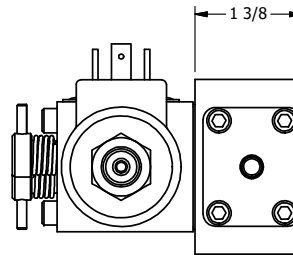

4

3

2

1

4

3

2

AAA
PRODUCTS
INTERNATIONAL

**AAA PRODUCTS
INTERNATIONAL**
7114 Harry Hines Blvd
Dallas, TX 75235

TITLE: 3/8" SIDE PORT, DBL SOL, 2 POS,
FLOAT SPR CTR, ISO 4400 DIN,
NON-LCKNG OVRD, THRD INDCTR PIN

DRAWING NO.:
DIM_SY3GEDONK

THE INFORMATION CONTAINED WITHIN THIS DOCUMENT IS PROPRIETARY TO AAA PRODUCTS AND MAY NOT BE DISCLOSED WITHOUT PRIOR WRITTEN CONSENT