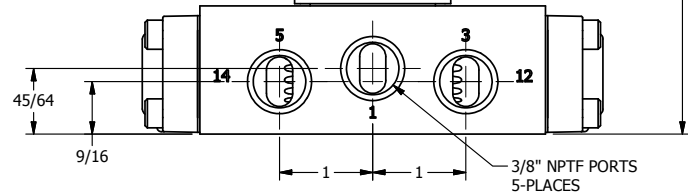

4

3

2

1

ISO 4400 DIN CONNECTION

3 23/32

**AAA**  
PRODUCTS  
INTERNATIONAL

**AAA PRODUCTS INTERNATIONAL**  
7114 Harry Hines Blvd  
Dallas, TX 75235

TITLE: 3/8" SIDE PORT, DBL SOL, 3 POS,  
SPR CTR, SOL RTRN, FLOAT CTR SPL,  
ISO 4400 DIN, NON-LCKNG OVRD

DRAWING NO.:  
DIM\_SY3GEDON

THE INFORMATION CONTAINED WITHIN THIS DOCUMENT IS PROPRIETARY TO AAA PRODUCTS AND MAY NOT BE DISCLOSED WITHOUT PRIOR WRITTEN CONSENT