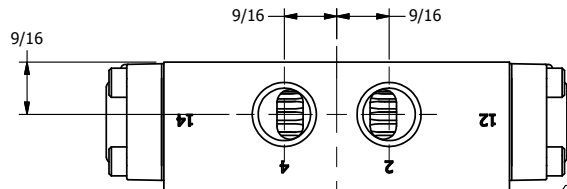

4

3

2

1

ISO 4400 DIN CONNECTION

3 23/32

**AAA**  
PRODUCTS  
INTERNATIONAL

**AAA PRODUCTS INTERNATIONAL**  
7114 Harry Hines Blvd  
Dallas, TX 75235

TITLE: 3/8" SIDE PORT, DBL SOL, 3 POS,  
SPR CTR, SOL RTRN, FLOAT CTR SPL,  
ISO 4400 DIN, NON-LCKNG OVRD

DRAWING NO.:  
DIM\_SY3GEDON

THE INFORMATION CONTAINED WITHIN THIS DOCUMENT IS PROPRIETARY TO AAA PRODUCTS AND MAY NOT BE DISCLOSED WITHOUT PRIOR WRITTEN CONSENT