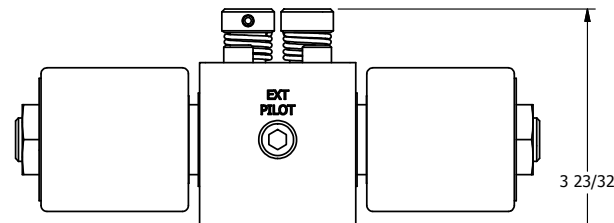

4

3

2

1

ISO 4400 DIN CONNECTION

3 23/32

**AAA**  
PRODUCTS  
INTERNATIONAL

**AAA PRODUCTS INTERNATIONAL**  
7114 Harry Hines Blvd  
Dallas, TX 75235

TITLE: 3/8" SIDE PORT, DBL SOL, 3 POS,  
SPR CTR, SOL RTRN, FLOAT CTR SPL,  
ISO 4400 DIN, NON-LCKNG OVRD

DRAWING NO.:  
DIM\_SY3GEDON

THE INFORMATION CONTAINED WITHIN THIS DOCUMENT IS PROPRIETARY TO AAA PRODUCTS AND MAY NOT BE DISCLOSED WITHOUT PRIOR WRITTEN CONSENT