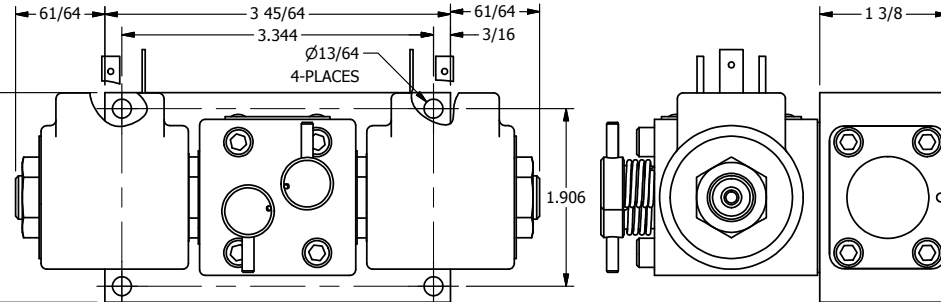

4

3

2

1

ISO 4400 DIN CONNECTION

3 23/32

**AAA**  
PRODUCTS  
INTERNATIONAL

**AAA PRODUCTS INTERNATIONAL**  
7114 Harry Hines Blvd  
Dallas, TX 75235

TITLE: 3/8" SIDE PORT, DBL SOL, 3 POS,  
SPR CTR, SOL RTRN, FLOAT CTR SPL,  
ISO 4400 DIN, NON-LCKNG OVRD

DRAWING NO.:  
DIM\_SY3GEDON

THE INFORMATION CONTAINED WITHIN THIS DOCUMENT IS PROPRIETARY TO AAA PRODUCTS AND MAY NOT BE DISCLOSED WITHOUT PRIOR WRITTEN CONSENT