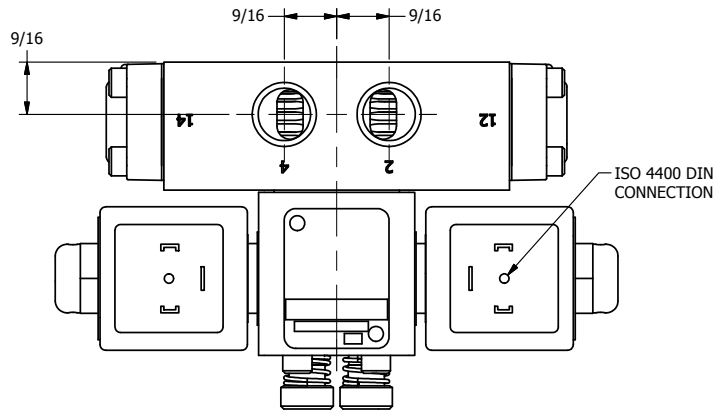

4

3

2

1

AAA
PRODUCTS
INTERNATIONAL

**AAA PRODUCTS
INTERNATIONAL**
7114 Harry Hines Blvd
Dallas, TX 75235

TITLE: **3/8" SIDE PORT, DBL SOL, 3 POS,
SPR CTR, FLOAT CTR SPL, ISO 4400,
LCKNG OVRD, DUST EXCLDR**

DRAWING NO.:
DIM_SY3GEDOL