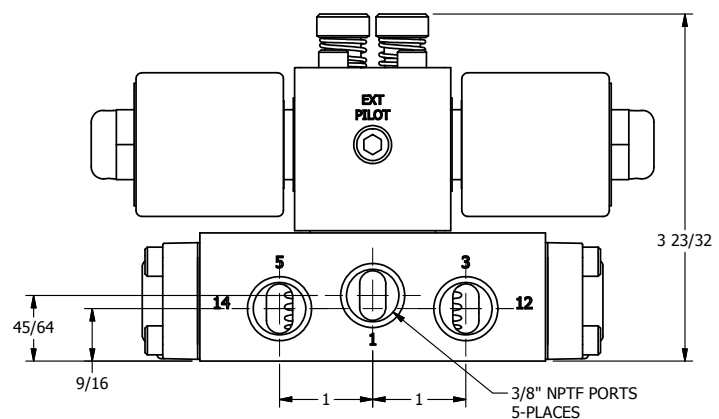

4

3

2

1

AAA
PRODUCTS
INTERNATIONAL

**AAA PRODUCTS
INTERNATIONAL**
7114 Harry Hines Blvd
Dallas, TX 75235

TITLE: **3/8" SIDE PORT, DBL SOL, 3 POS,
SPR CTR, FLOAT CTR SPL, ISO 4400,
LCKNG OVRD, DUST EXCLDR**

DRAWING NO.:
DIM_SY3GEDOL