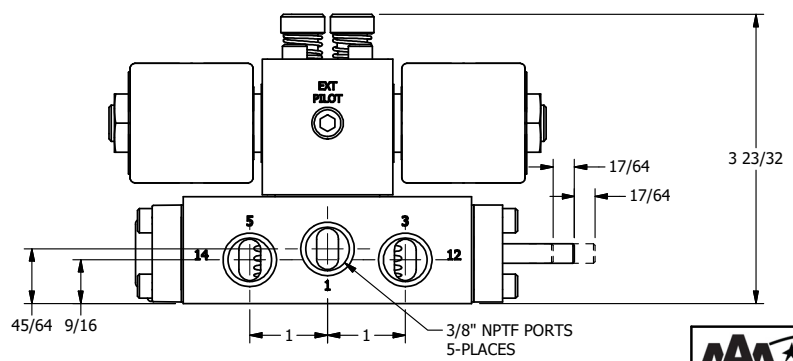

4

3

2

1

**AAA**  
PRODUCTS  
INTERNATIONAL

**AAA PRODUCTS INTERNATIONAL**  
7114 Harry Hines Blvd  
Dallas, TX 75235

TITLE: 3/8" SIDE PORT, DBL SOL, 2 POS,  
FLOAT SPR CTR, ISO 4400 DIN,  
LCKNG OVRD, THREADED INDCTR PIN

DRAWING NO.:  
DIM\_SY3GEDOK

THE INFORMATION CONTAINED WITHIN THIS DOCUMENT IS PROPRIETARY TO AAA PRODUCTS AND MAY NOT BE DISCLOSED WITHOUT PRIOR WRITTEN CONSENT

4

3

2

B

B

A