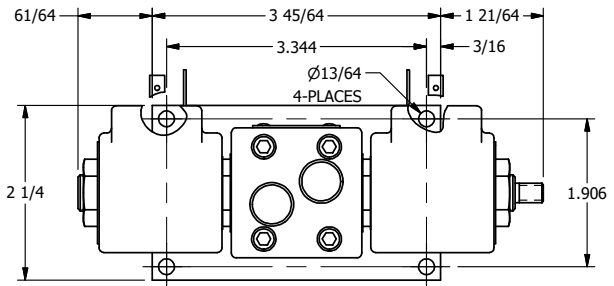

4

3

2

1

**AAA**  
PRODUCTS  
INTERNATIONAL

**AAA PRODUCTS INTERNATIONAL**  
7114 Harry Hines Blvd  
Dallas, TX 75235

TITLE: 3/8" SIDE PORT, DBL SOL, 2 POS,  
FLOAT SPR CTR, ISO 4400 DIN,  
LCKNG OVRD, THREADED INDCTR PIN

DRAWING NO.:  
DIM\_SY3GEDOK

THE INFORMATION CONTAINED WITHIN THIS DOCUMENT IS PROPRIETARY TO AAA PRODUCTS AND MAY NOT BE DISCLOSED WITHOUT PRIOR WRITTEN CONSENT

4

3

2

B

B

A