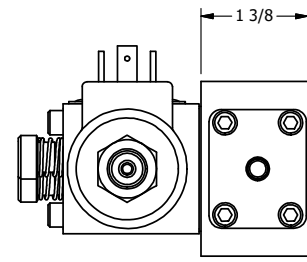

4

3

2

1

**AAA**  
PRODUCTS  
INTERNATIONAL

**AAA PRODUCTS INTERNATIONAL**  
7114 Harry Hines Blvd  
Dallas, TX 75235

TITLE: 3/8" SIDE PORT, DBL SOL, 2 POS,  
FLOAT SPR CTR, ISO 4400 DIN,  
LCKNG OVRD, THREADED INDCTR PIN

DRAWING NO.:  
DIM\_SY3GEDOK

THE INFORMATION CONTAINED WITHIN THIS DOCUMENT IS PROPRIETARY TO AAA PRODUCTS AND MAY NOT BE DISCLOSED WITHOUT PRIOR WRITTEN CONSENT

4

3

2

B

B

A