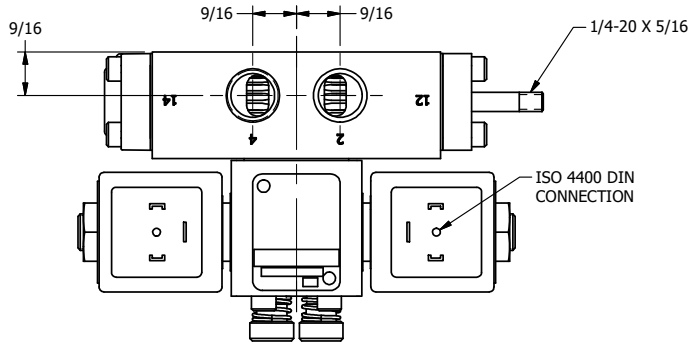

4

3

2

1

**AAA**  
PRODUCTS  
INTERNATIONAL

**AAA PRODUCTS INTERNATIONAL**  
7114 Harry Hines Blvd  
Dallas, TX 75235

TITLE: 3/8" SIDE PORT, DBL SOL, 2 POS,  
FLOAT SPR CTR, ISO 4400 DIN,  
LCKNG OVRD, THREADED INDCTR PIN

DRAWING NO.:  
DIM\_SY3GEDOK

THE INFORMATION CONTAINED WITHIN THIS DOCUMENT IS PROPRIETARY TO AAA PRODUCTS AND MAY NOT BE DISCLOSED WITHOUT PRIOR WRITTEN CONSENT

4

3

2

B

B

A