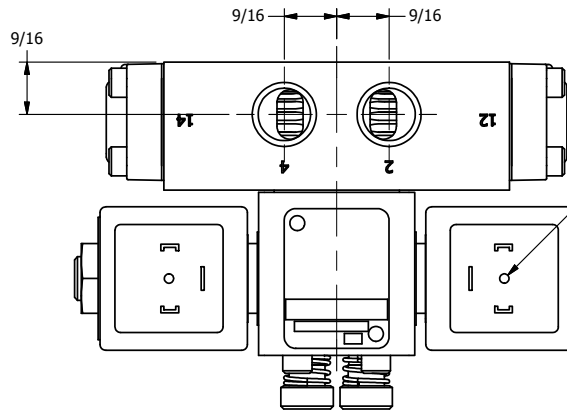

4

3

2

1

ISO 4400 DIN CONNECTION

AAA
PRODUCTS
INTERNATIONAL

**AAA PRODUCTS
INTERNATIONAL**
7114 Harry Hines Blvd
Dallas, TX 75235

TITLE: $3/8$ " SIDE PORT, DBL SOL, 3 POS,
SPR CTR, SOL RTRN, FLOAT CTR SPL,
ISO 4400 DIN, LCKNG OVRD

DRAWING NO.:
DIM_SY3GEDO

THE INFORMATION CONTAINED WITHIN THIS DOCUMENT IS PROPRIETARY TO AAA PRODUCTS AND MAY NOT BE DISCLOSED WITHOUT PRIOR WRITTEN CONSENT

4

3

2

1

B

B