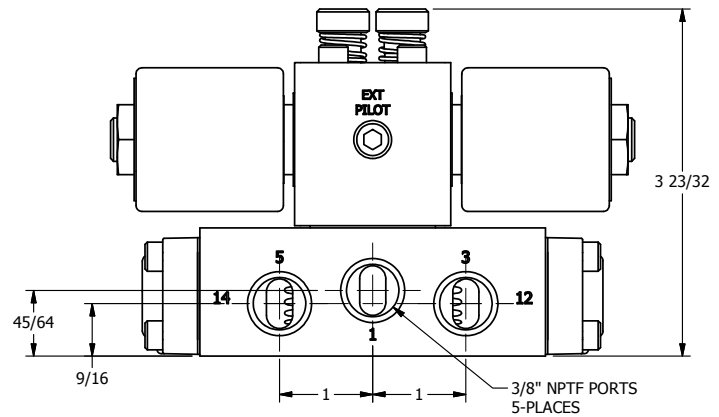

4

3

2

1

ISO 4400 DIN CONNECTION

AAA
PRODUCTS
INTERNATIONAL

**AAA PRODUCTS
INTERNATIONAL**
7114 Harry Hines Blvd
Dallas, TX 75235

TITLE: $3/8$ " SIDE PORT, DBL SOL, 3 POS,
SPR CTR, SOL RTRN, FLOAT CTR SPL,
ISO 4400 DIN, LCKNG OVRD

DRAWING NO.:
DIM_SY3GEDO

THE INFORMATION CONTAINED WITHIN THIS DOCUMENT IS PROPRIETARY TO AAA PRODUCTS AND MAY NOT BE DISCLOSED WITHOUT PRIOR WRITTEN CONSENT

4

3

2

1

B

B