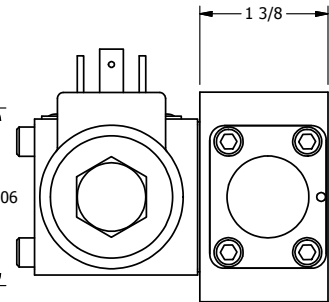

4

3

2

1

ISO 4400 DIN CONNECTION

Ø13/64  
4-PLACES

2 1/4

1.906

B

B

A

A

3 11/32

3/8" NPTF PORTS  
5-PLACES

45/64

9/16

4

3

2

1

**AAA**  
PRODUCTS  
INTERNATIONAL

**AAA PRODUCTS INTERNATIONAL**  
7114 Harry Hines Blvd  
Dallas, TX 75235

TITLE: 3/8" SIDE PORT, DBL SOL, 3 POS,  
SPR CTR, SOL RTRN, FLOAT CTR SPL,  
ISO 4400 DIN, DUST EXCLDR