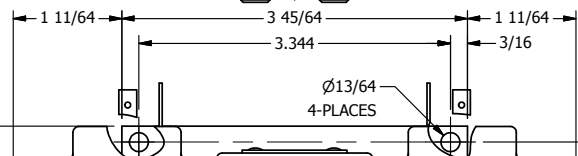

4

3

2

1

ISO 4400 DIN CONNECTION

Ø13/64  
4-PLACES

2 1/4

1.906

B

B

A

A

3 11/32

3/8" NPTF PORTS  
5-PLACES

45/64

9/16

4

3

2

1

**AAA**  
PRODUCTS  
INTERNATIONAL

**AAA PRODUCTS INTERNATIONAL**  
7114 Harry Hines Blvd  
Dallas, TX 75235

TITLE: 3/8" SIDE PORT, DBL SOL, 3 POS,  
SPR CTR, SOL RTRN, FLOAT CTR SPL,  
ISO 4400 DIN, DUST EXCLDR