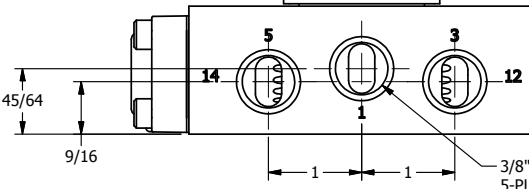

B

B

A

A

3 11/32

3/8" NPTF PORTS  
5-PLACES

45/64

9/16

4

3

2

1

**AAA**  
PRODUCTS  
INTERNATIONAL

**AAA PRODUCTS INTERNATIONAL**  
7114 Harry Hines Blvd  
Dallas, TX 75235

TITLE: 3/8" SIDE PORT, DBL SOL, 3 POS,  
SPR CTR, SOL RTRN, FLOAT CTR SPL,  
ISO 4400 DIN, DUST EXCLDR