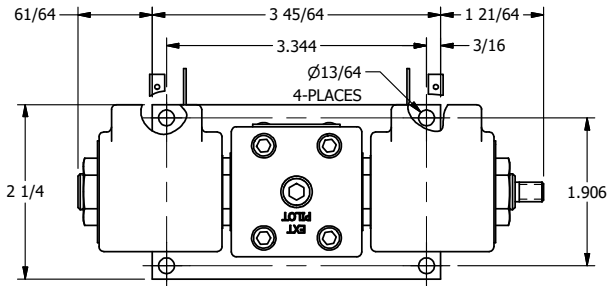

4

3

2

1

**AAA**  
PRODUCTS  
INTERNATIONAL

**AAA PRODUCTS INTERNATIONAL**  
7114 Harry Hines Blvd  
Dallas, TX 75235

TITLE: 3/8" SIDE PORT, DBL SOL, 2 POS,  
SPR CTR, SOL SHFT, FLOAT CTR SPL,  
ISO 4400 DIN, THREADED INDICATOR

DRAWING NO.:  
DIM\_SY3GEDK

THE INFORMATION CONTAINED WITHIN THIS DOCUMENT IS PROPRIETARY TO AAA PRODUCTS AND MAY NOT BE DISCLOSED WITHOUT PRIOR WRITTEN CONSENT

4

3

2

1

B

B