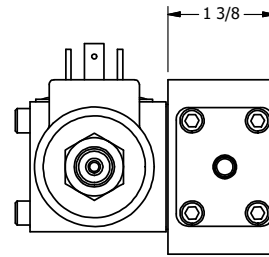

4

3

2

1

**AAA**  
PRODUCTS  
INTERNATIONAL

**AAA PRODUCTS INTERNATIONAL**  
7114 Harry Hines Blvd  
Dallas, TX 75235

TITLE: 3/8" SIDE PORT, DBL SOL, 2 POS,  
SPR CTR, SOL SHFT, FLOAT CTR SPL,  
ISO 4400 DIN, THREADED INDICATOR

DRAWING NO.:  
DIM\_SY3GEDK

THE INFORMATION CONTAINED WITHIN THIS DOCUMENT IS PROPRIETARY TO AAA PRODUCTS AND MAY NOT BE DISCLOSED WITHOUT PRIOR WRITTEN CONSENT

4

3

2

1

B

B