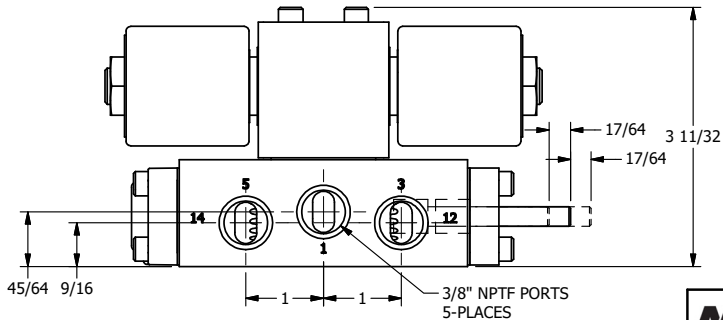

4

3

2

1

**AAA**  
PRODUCTS  
INTERNATIONAL

**AAA PRODUCTS INTERNATIONAL**  
7114 Harry Hines Blvd  
Dallas, TX 75235

TITLE: 3/8" SIDE PORT, DBL SOL, 2 POS,  
SPR CTR, SOL SHFT, FLOAT CTR SPL,  
ISO 4400 DIN, THREADED INDICATOR

DRAWING NO.:  
DIM\_SY3GEDK

THE INFORMATION CONTAINED WITHIN THIS DOCUMENT IS PROPRIETARY TO AAA PRODUCTS AND MAY NOT BE DISCLOSED WITHOUT PRIOR WRITTEN CONSENT

4

3

2

1

B

B