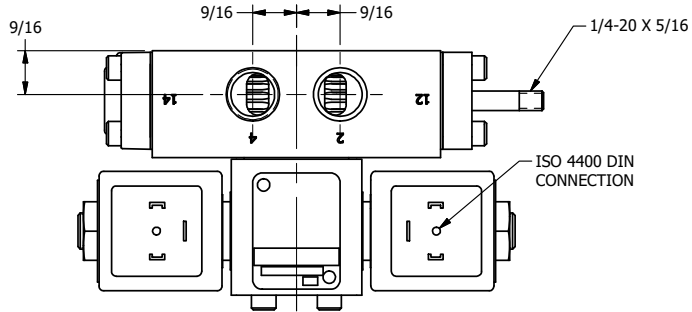

4

3

2

1

**AAA**  
PRODUCTS  
INTERNATIONAL

**AAA PRODUCTS INTERNATIONAL**  
7114 Harry Hines Blvd  
Dallas, TX 75235

TITLE: 3/8" SIDE PORT, DBL SOL, 2 POS,  
SPR CTR, SOL SHFT, FLOAT CTR SPL,  
ISO 4400 DIN, THREADED INDICATOR

DRAWING NO.:  
DIM\_SY3GEDK

THE INFORMATION CONTAINED WITHIN THIS DOCUMENT IS PROPRIETARY TO AAA PRODUCTS AND MAY NOT BE DISCLOSED WITHOUT PRIOR WRITTEN CONSENT

4

3

2

1

B

B