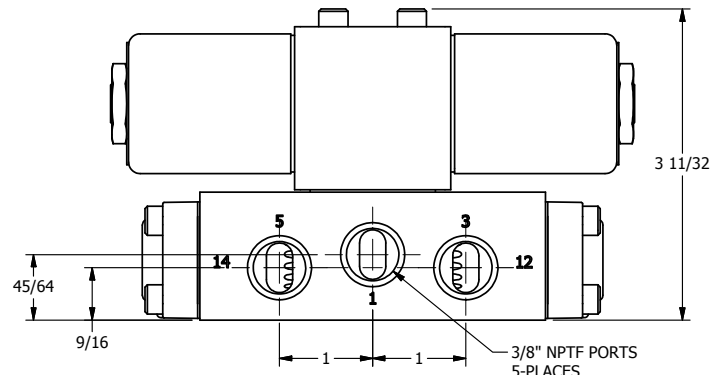

4

3

2

1

1/2" NPT CONDUIT CONNECTION

AAA
PRODUCTS
INTERNATIONAL

AAA PRODUCTS INTERNATIONAL
7114 Harry Hines Blvd
Dallas, TX 75235

TITLE: 3/8" SIDE PORT, DBL SOL, 3 POS,
SPR CTR, SOL RTRN, FLOAT CTR SPL,
CLASSIC SOL

PART NO.:
DIM_SY3G

THE INFORMATION CONTAINED WITHIN THIS DOCUMENT IS PROPRIETARY TO AAA PRODUCTS AND MAY NOT BE DISCLOSED WITHOUT PRIOR WRITTEN CONSENT

4

3

2

1

B

B