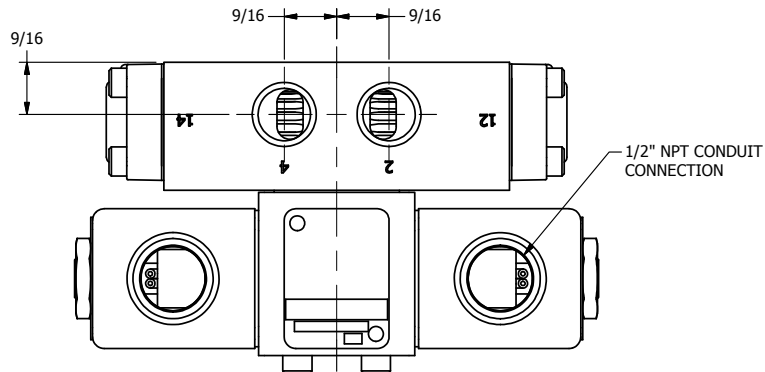

4

3

2

1

1/2" NPT CONDUIT CONNECTION

AAA
PRODUCTS
INTERNATIONAL

AAA PRODUCTS INTERNATIONAL
7114 Harry Hines Blvd
Dallas, TX 75235

TITLE: 3/8" SIDE PORT, DBL SOL, 3 POS,
SPR CTR, SOL RTRN, FLOAT CTR SPL,
CLASSIC SOL

PART NO.:
DIM_SY3G

THE INFORMATION CONTAINED WITHIN THIS DOCUMENT IS PROPRIETARY TO AAA PRODUCTS AND MAY NOT BE DISCLOSED WITHOUT PRIOR WRITTEN CONSENT

4

3

2

1

B

B