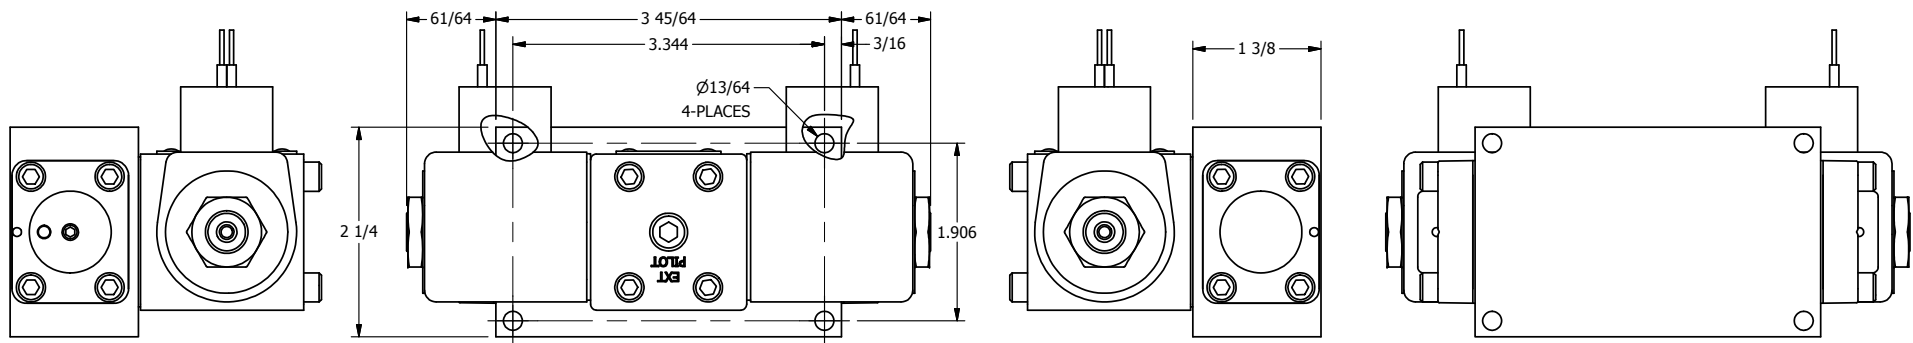

4

3

2

1

1/2" NPT CONDUIT CONNECTION

AAA
PRODUCTS
INTERNATIONAL

AAA PRODUCTS INTERNATIONAL
7114 Harry Hines Blvd
Dallas, TX 75235

TITLE: 3/8" SIDE PORT, DBL SOL, 3 POS,
SPR CTR, SOL RTRN, FLOAT CTR SPL,
CLASSIC SOL

PART NO.:
DIM_SY3G

THE INFORMATION CONTAINED WITHIN THIS DOCUMENT IS PROPRIETARY TO AAA PRODUCTS AND MAY NOT BE DISCLOSED WITHOUT PRIOR WRITTEN CONSENT

4

3

2

1

B

B