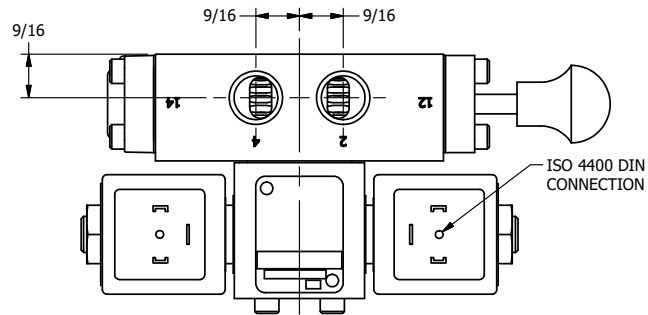

4

3

2

1

AAA
PRODUCTS
INTERNATIONAL

**AAA PRODUCTS
INTERNATIONAL**
7114 Harry Hines Blvd
Dallas, TX 75235

TITLE: 3/8" SIDE PORT, DBL SOL, 2 POS,
SPR CLSD CTR, ISO 4400,
TAPPED VENT, MAN SPL OVRD

DRAWING NO.:
DIM_SY3EDTOS