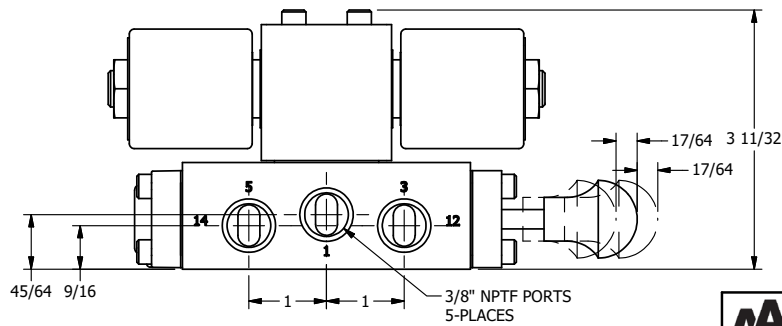

4

3

2

1

AAA
PRODUCTS
INTERNATIONAL

**AAA PRODUCTS
INTERNATIONAL**
7114 Harry Hines Blvd
Dallas, TX 75235

TITLE: 3/8" SIDE PORT, DBL SOL, 2 POS,
SPR CLSD CTR, ISO 4400,
TAPPED VENT, MAN SPL OVRD

DRAWING NO.:
DIM_SY3EDTOS