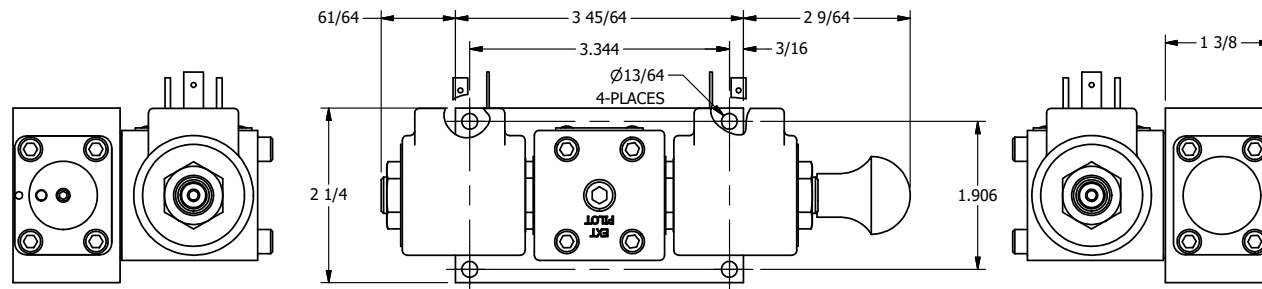

4

3

2

1

AAA
PRODUCTS
INTERNATIONAL

**AAA PRODUCTS
INTERNATIONAL**
7114 Harry Hines Blvd
Dallas, TX 75235

TITLE: 3/8" SIDE PORT, DBL SOL, 2 POS,
SPR CLSD CTR, ISO 4400,
TAPPED VENT, MAN SPL OVRD

DRAWING NO.:
DIM_SY3EDTOS