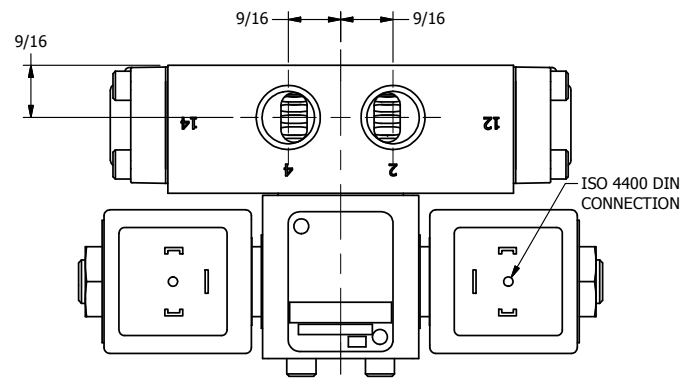

4

3

2

1

**AAA**  
PRODUCTS  
INTERNATIONAL

**AAA PRODUCTS INTERNATIONAL**  
7114 Harry Hines Blvd  
Dallas, TX 75235

TITLE: 3/8" SIDE PORT, DBL SOL, 3 POS,  
SPR CTR, SOL RTRN, CLSD CTR SPL,  
ISO 4400 DIN, TAPPED VENT

DRAWING NO.:  
DIM\_SY3EDT

THE INFORMATION CONTAINED WITHIN THIS DOCUMENT IS PROPRIETARY TO AAA PRODUCTS AND MAY NOT BE DISCLOSED WITHOUT PRIOR WRITTEN CONSENT

4

3

2

1

B

B