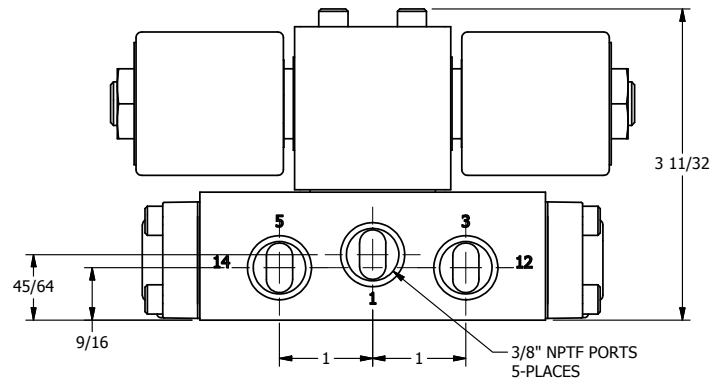

4

3

2

1

**AAA**  
PRODUCTS  
INTERNATIONAL

**AAA PRODUCTS INTERNATIONAL**  
7114 Harry Hines Blvd  
Dallas, TX 75235

TITLE: 3/8" SIDE PORT, DBL SOL, 3 POS,  
SPR CTR, SOL RTRN, CLSD CTR SPL,  
ISO 4400 DIN, TAPPED VENT

DRAWING NO.:  
DIM\_SY3EDT

THE INFORMATION CONTAINED WITHIN THIS DOCUMENT IS PROPRIETARY TO AAA PRODUCTS AND MAY NOT BE DISCLOSED WITHOUT PRIOR WRITTEN CONSENT

4

3

2

1

B

B