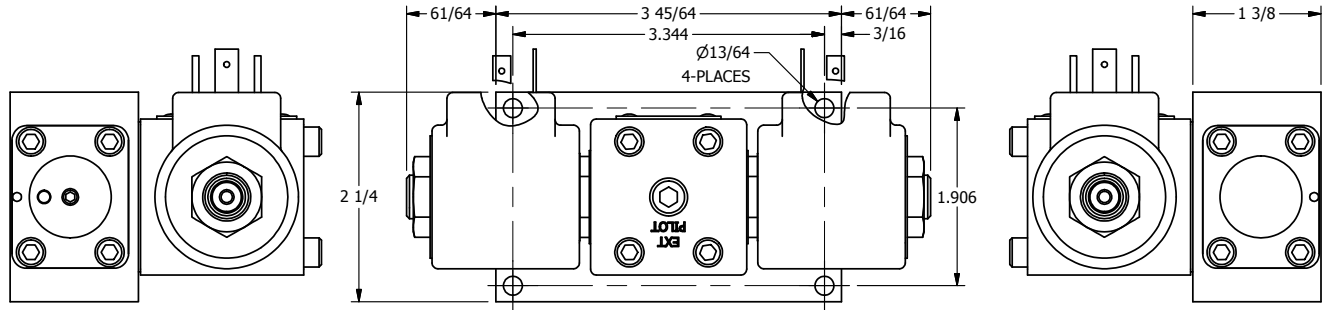

4

3

2

1

**AAA**  
PRODUCTS  
INTERNATIONAL

**AAA PRODUCTS INTERNATIONAL**  
7114 Harry Hines Blvd  
Dallas, TX 75235

TITLE: 3/8" SIDE PORT, DBL SOL, 3 POS,  
SPR CTR, SOL RTRN, CLSD CTR SPL,  
ISO 4400 DIN, TAPPED VENT

DRAWING NO.:  
DIM\_SY3EDT

THE INFORMATION CONTAINED WITHIN THIS DOCUMENT IS PROPRIETARY TO AAA PRODUCTS AND MAY NOT BE DISCLOSED WITHOUT PRIOR WRITTEN CONSENT

4

3

2

1

B

B