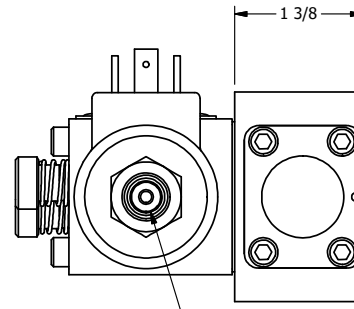

4

3

2

1

ISO 4400 DIN CONNECTION

1/8" NPTF TAPPED VENT 2-PLACES

3/8" NPTF PORTS 5-PLACES

AAA
PRODUCTS
INTERNATIONAL

AAA PRODUCTS INTERNATIONAL
7114 Harry Hines Blvd
Dallas, TX 75235

TITLE: 3/8" SIDE PORT, DBL SOL, 3 POS,
CLSD SPR CTR, ISO 4400 DIN,
LCKNG OVRD, TPD VENT

DRAWING NO.:
DIM_SY3EDOT

THE INFORMATION CONTAINED WITHIN THIS DOCUMENT IS PROPRIETARY TO AAA PRODUCTS AND MAY NOT BE DISCLOSED WITHOUT PRIOR WRITTEN CONSENT