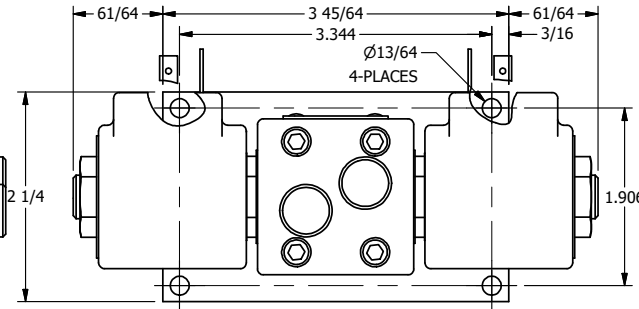

4

3

2

1

ISO 4400 DIN CONNECTION

1/8" NPTF TAPPED VENT 2-PLACES

3/8" NPTF PORTS 5-PLACES

AAA
PRODUCTS
INTERNATIONAL

AAA PRODUCTS INTERNATIONAL
7114 Harry Hines Blvd
Dallas, TX 75235

TITLE: 3/8" SIDE PORT, DBL SOL, 3 POS,
CLSD SPR CTR, ISO 4400 DIN,
LCKNG OVRD, TPD VENT

DRAWING NO.:
DIM_SY3EDOT

THE INFORMATION CONTAINED WITHIN THIS DOCUMENT IS PROPRIETARY TO AAA PRODUCTS AND MAY NOT BE DISCLOSED WITHOUT PRIOR WRITTEN CONSENT