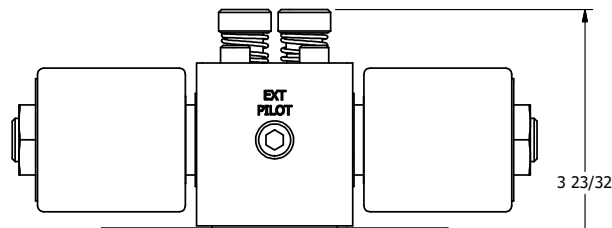

4

3

2

1

ISO 4400 DIN CONNECTION

1/8" NPTF TAPPED VENT 2-PLACES

3/8" NPTF PORTS 5-PLACES

AAA
PRODUCTS
INTERNATIONAL

AAA PRODUCTS INTERNATIONAL
7114 Harry Hines Blvd
Dallas, TX 75235

TITLE: 3/8" SIDE PORT, DBL SOL, 3 POS,
CLSD SPR CTR, ISO 4400 DIN,
LCKNG OVRD, TPD VENT

DRAWING NO.:
DIM_SY3EDOT

THE INFORMATION CONTAINED WITHIN THIS DOCUMENT IS PROPRIETARY TO AAA PRODUCTS AND MAY NOT BE DISCLOSED WITHOUT PRIOR WRITTEN CONSENT