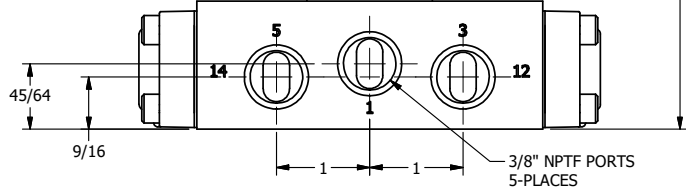

4

3

2

1

ISO 4400 DIN CONNECTION

1/8" NPTF TAPPED VENT 2-PLACES

3/8" NPTF PORTS 5-PLACES

AAA
PRODUCTS
INTERNATIONAL

AAA PRODUCTS INTERNATIONAL
7114 Harry Hines Blvd
Dallas, TX 75235

TITLE: 3/8" SIDE PORT, DBL SOL, 3 POS,
CLSD SPR CTR, ISO 4400 DIN,
LCKNG OVRD, TPD VENT

DRAWING NO.:
DIM_SY3EDOT

THE INFORMATION CONTAINED WITHIN THIS DOCUMENT IS PROPRIETARY TO AAA PRODUCTS AND MAY NOT BE DISCLOSED WITHOUT PRIOR WRITTEN CONSENT