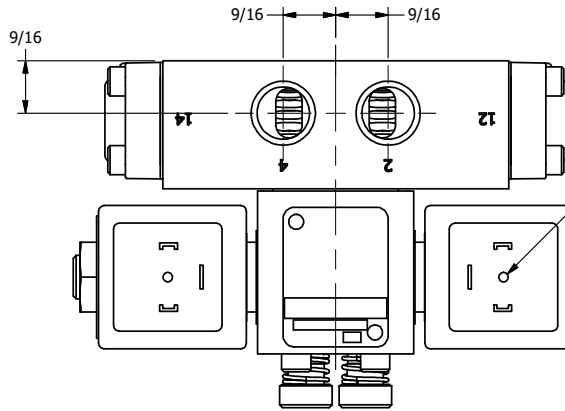

4

3

2

1

ISO 4400 DIN CONNECTION

1/8" NPTF TAPPED VENT 2-PLACES

3/8" NPTF PORTS 5-PLACES

AAA
PRODUCTS
INTERNATIONAL

AAA PRODUCTS INTERNATIONAL
7114 Harry Hines Blvd
Dallas, TX 75235

TITLE: 3/8" SIDE PORT, DBL SOL, 3 POS,
CLSD SPR CTR, ISO 4400 DIN,
LCKNG OVRD, TPD VENT

DRAWING NO.:
DIM_SY3EDOT

THE INFORMATION CONTAINED WITHIN THIS DOCUMENT IS PROPRIETARY TO AAA PRODUCTS AND MAY NOT BE DISCLOSED WITHOUT PRIOR WRITTEN CONSENT