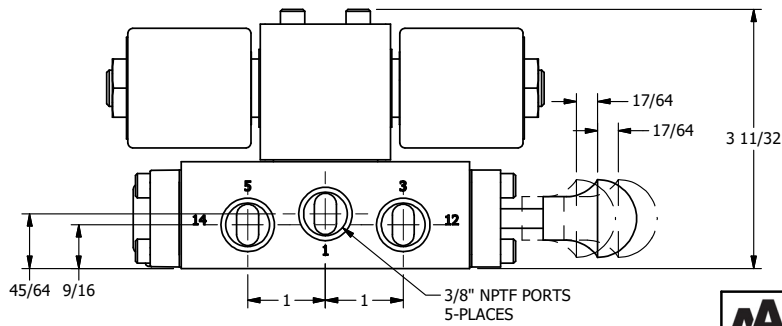

4

3

2

1

4

3

2

AAA
PRODUCTS
INTERNATIONAL

**AAA PRODUCTS
INTERNATIONAL**
7114 Harry Hines Blvd
Dallas, TX 75235

TITLE: 3/8" SIDE PORT, DBL SOL, 2 POS,
SPR CTR, SOL SHFT, CLSD CTR SPL,
ISO 4400 DIN, MAN SPL OVRD

DRAWING NO.:
DIM_SY3EDOS

THE INFORMATION CONTAINED WITHIN THIS DOCUMENT IS PROPRIETARY TO AAA PRODUCTS AND MAY NOT BE DISCLOSED WITHOUT PRIOR WRITTEN CONSENT