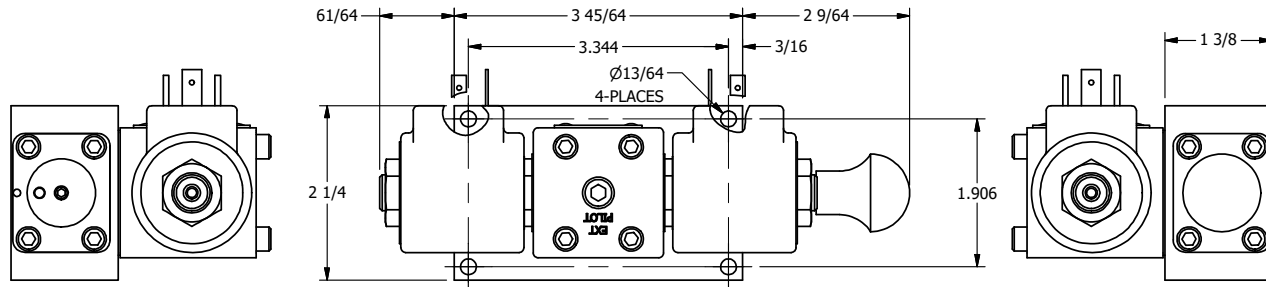

4

3

2

1

4

3

2

AAA
PRODUCTS
INTERNATIONAL

**AAA PRODUCTS
INTERNATIONAL**
7114 Harry Hines Blvd
Dallas, TX 75235

TITLE: 3/8" SIDE PORT, DBL SOL, 2 POS,
SPR CTR, SOL SHFT, CLSD CTR SPL,
ISO 4400 DIN, MAN SPL OVRD

DRAWING NO.:
DIM_SY3EDOS

THE INFORMATION CONTAINED WITHIN THIS DOCUMENT IS PROPRIETARY TO AAA PRODUCTS AND MAY NOT BE DISCLOSED WITHOUT PRIOR WRITTEN CONSENT