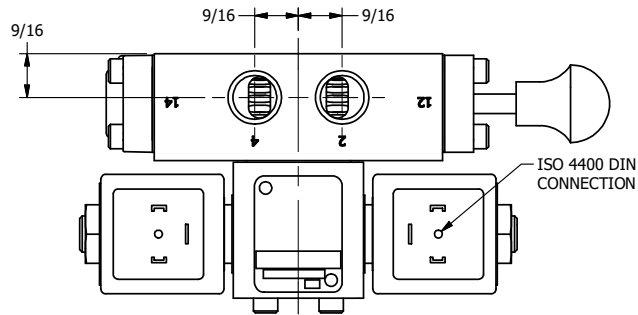

4

3

2

1

4

3

2

AAA
PRODUCTS
INTERNATIONAL

**AAA PRODUCTS
INTERNATIONAL**
7114 Harry Hines Blvd
Dallas, TX 75235

TITLE: 3/8" SIDE PORT, DBL SOL, 2 POS,
SPR CTR, SOL SHFT, CLSD CTR SPL,
ISO 4400 DIN, MAN SPL OVRD

DRAWING NO.:
DIM_SY3EDOS

THE INFORMATION CONTAINED WITHIN THIS DOCUMENT IS PROPRIETARY TO AAA PRODUCTS AND MAY NOT BE DISCLOSED WITHOUT PRIOR WRITTEN CONSENT