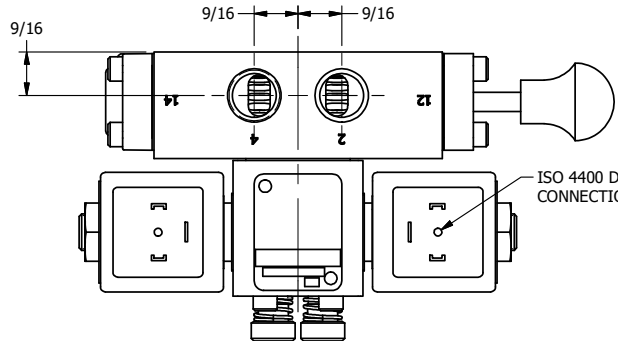

4

3

2

1

ISO 4400 DIN CONNECTION

4

3

2

AAA
PRODUCTS
INTERNATIONAL

**AAA PRODUCTS
INTERNATIONAL**
7114 Harry Hines Blvd
Dallas, TX 75235

TITLE: 3/8" SIDE PORT, DBL SOL, 2 POS,
CLSD SPR CTR, ISO 4400 DIN,
LCKNG OVRD, MAN SPL OVRD

DRAWING NO.:
DIM_SY3EDOOS