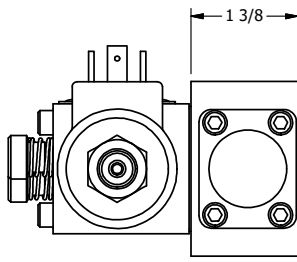

4

3

2

1

ISO 4400 DIN CONNECTION

4

3

2

AAA
PRODUCTS
INTERNATIONAL

**AAA PRODUCTS
INTERNATIONAL**
7114 Harry Hines Blvd
Dallas, TX 75235

TITLE: 3/8" SIDE PORT, DBL SOL, 2 POS,
CLSD SPR CTR, ISO 4400 DIN,
LCKNG OVRD, MAN SPL OVRD

DRAWING NO.:
DIM_SY3EDOOS