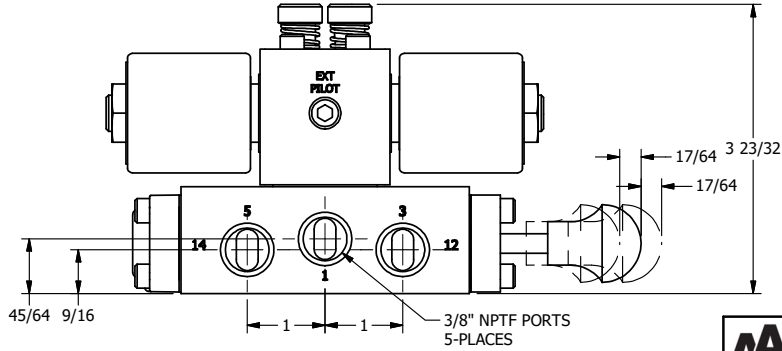

4

3

2

1

ISO 4400 DIN CONNECTION

4

3

2

AAA
PRODUCTS
INTERNATIONAL

**AAA PRODUCTS
INTERNATIONAL**
7114 Harry Hines Blvd
Dallas, TX 75235

TITLE: 3/8" SIDE PORT, DBL SOL, 2 POS,
CLSD SPR CTR, ISO 4400 DIN,
LCKNG OVRD, MAN SPL OVRD

DRAWING NO.:
DIM_SY3EDOOS