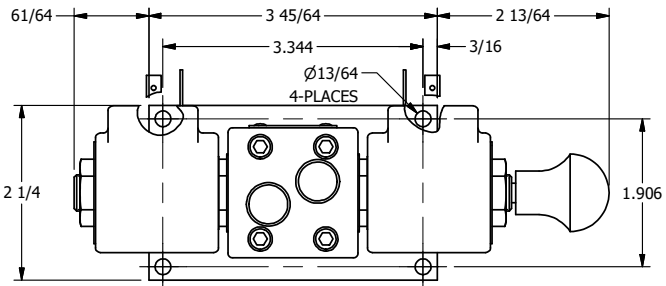

4

3

2

1

ISO 4400 DIN CONNECTION

4

3

2

AAA
PRODUCTS
INTERNATIONAL

**AAA PRODUCTS
INTERNATIONAL**
7114 Harry Hines Blvd
Dallas, TX 75235

TITLE: 3/8" SIDE PORT, DBL SOL, 2 POS,
CLSD SPR CTR, ISO 4400 DIN,
LCKNG OVRD, MAN SPL OVRD

DRAWING NO.:
DIM_SY3EDOOS