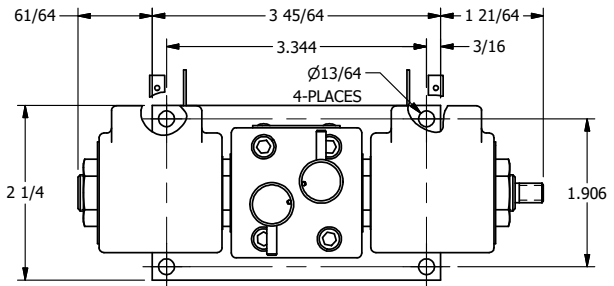

4

3

2

1

AAA
PRODUCTS
INTERNATIONAL

**AAA PRODUCTS
INTERNATIONAL**
7114 Harry Hines Blvd
Dallas, TX 75235

TITLE: 3/8" SIDE PORT, DBL SOL, 2 POS,
CLSD SPR CTR, ISO 4400 DIN,
NON-LCKNG OVRD, THRD INDCTR PIN

DRAWING NO.:
DIM_SY3EDONK