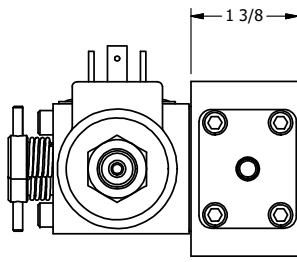

4

3

2

1

AAA
PRODUCTS
INTERNATIONAL

**AAA PRODUCTS
INTERNATIONAL**
7114 Harry Hines Blvd
Dallas, TX 75235

TITLE: 3/8" SIDE PORT, DBL SOL, 2 POS,
CLSD SPR CTR, ISO 4400 DIN,
NON-LCKNG OVRD, THRD INDCTR PIN

DRAWING NO.:
DIM_SY3EDONK