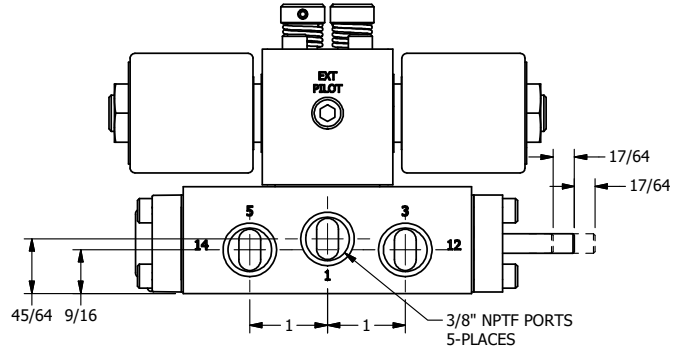

4

3

2

1

AAA
PRODUCTS
INTERNATIONAL

**AAA PRODUCTS
INTERNATIONAL**
7114 Harry Hines Blvd
Dallas, TX 75235

TITLE: 3/8" SIDE PORT, DBL SOL, 2 POS,
CLSD SPR CTR, ISO 4400 DIN,
NON-LCKNG OVRD, THRD INDCTR PIN

DRAWING NO.:
DIM_SY3EDONK