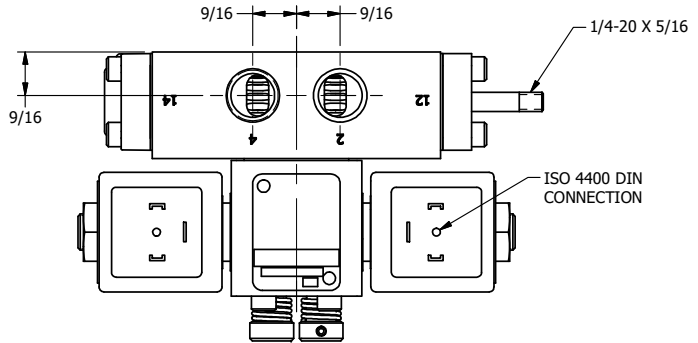

4

3

2

1

AAA
PRODUCTS
INTERNATIONAL

**AAA PRODUCTS
INTERNATIONAL**
7114 Harry Hines Blvd
Dallas, TX 75235

TITLE: 3/8" SIDE PORT, DBL SOL, 2 POS,
CLSD SPR CTR, ISO 4400 DIN,
NON-LCKNG OVRD, THRD INDCTR PIN

DRAWING NO.:
DIM_SY3EDONK