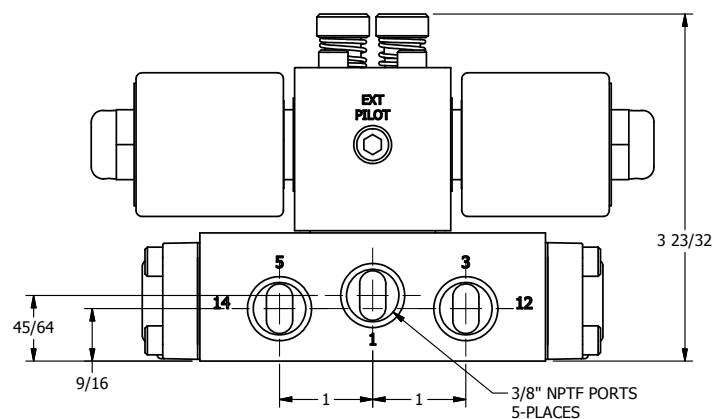

4

3

2

1

AAA
PRODUCTS
INTERNATIONAL

**AAA PRODUCTS
INTERNATIONAL**
7114 Harry Hines Blvd
Dallas, TX 75235

TITLE: 3/8" SIDE PORT, DBL SOL, 3 POS,
SPR CTR, CLSD CTR SPL, ISO 4400,
LCKNG OVRD, DUST EXCLDR

DRAWING NO.:
DIM_SY3EDOL