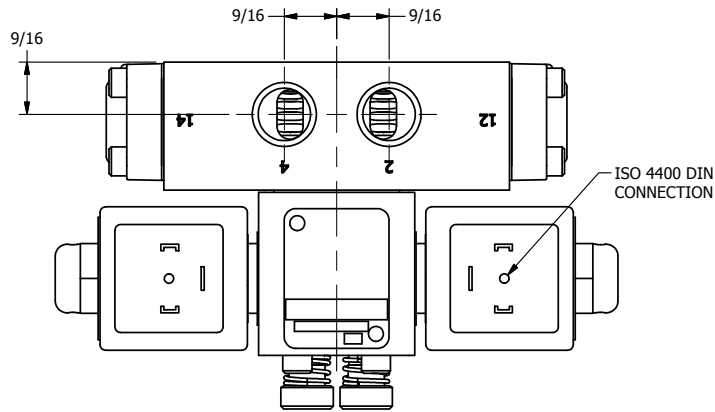

4

3

2

1

AAA
PRODUCTS
INTERNATIONAL

**AAA PRODUCTS
INTERNATIONAL**
7114 Harry Hines Blvd
Dallas, TX 75235

TITLE: 3/8" SIDE PORT, DBL SOL, 3 POS,
SPR CTR, CLSD CTR SPL, ISO 4400,
LCKNG OVRD, DUST EXCLDR

DRAWING NO.:
DIM_SY3EDOL