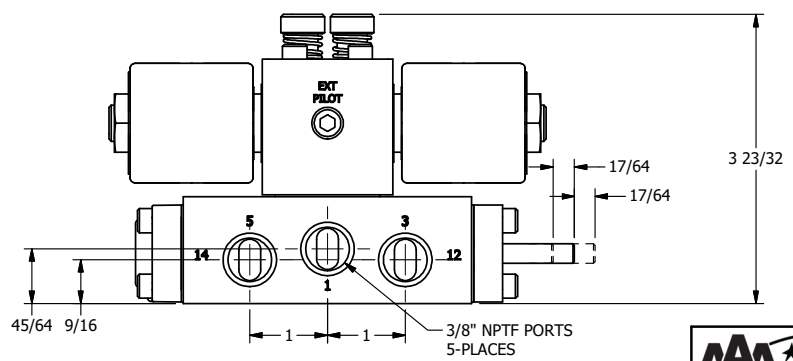

4

3

2

1

ISO 4400 DIN CONNECTION

4

3

2

AAA
PRODUCTS
INTERNATIONAL

AAA PRODUCTS INTERNATIONAL
7114 Harry Hines Blvd
Dallas, TX 75235

TITLE: 3/8" SIDE PORT, DBL SOL, 2 POS,
CLSD SPR CTR, ISO 4400 DIN,
LCKNG OVRD, THREADED INDCTR PIN

DRAWING NO.:
DIM_SY3EDOK