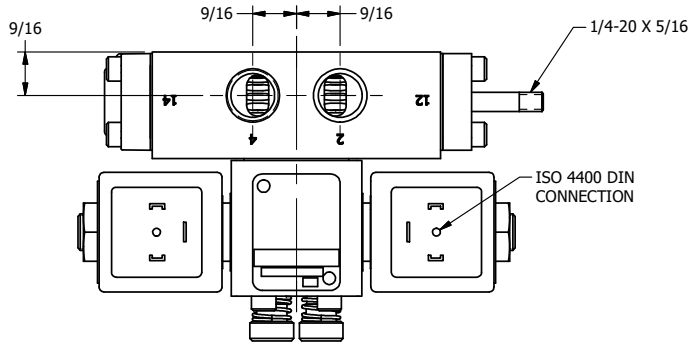

4

3

2

1

ISO 4400 DIN CONNECTION

4

3

2

AAA
PRODUCTS
INTERNATIONAL

AAA PRODUCTS INTERNATIONAL
7114 Harry Hines Blvd
Dallas, TX 75235

TITLE: 3/8" SIDE PORT, DBL SOL, 2 POS,
CLSD SPR CTR, ISO 4400 DIN,
LCKNG OVRD, THREADED INDCTR PIN

DRAWING NO.:
DIM_SY3EDOK