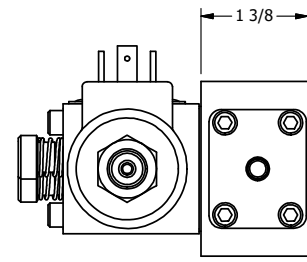

4

3

2

1

ISO 4400 DIN CONNECTION

4

3

2

AAA
PRODUCTS
INTERNATIONAL

AAA PRODUCTS INTERNATIONAL
7114 Harry Hines Blvd
Dallas, TX 75235

TITLE: 3/8" SIDE PORT, DBL SOL, 2 POS,
CLSD SPR CTR, ISO 4400 DIN,
LCKNG OVRD, THREADED INDCTR PIN

DRAWING NO.:
DIM_SY3EDOK