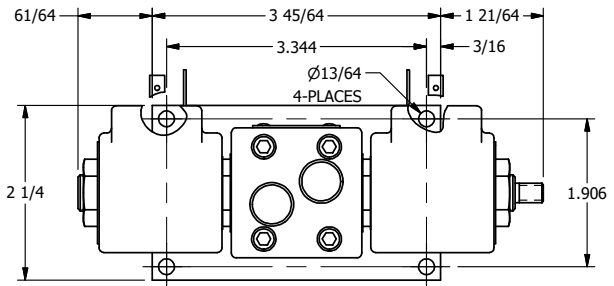

4

3

2

1

ISO 4400 DIN CONNECTION

4

3

2

AAA
PRODUCTS
INTERNATIONAL

AAA PRODUCTS INTERNATIONAL
7114 Harry Hines Blvd
Dallas, TX 75235

TITLE: 3/8" SIDE PORT, DBL SOL, 2 POS,
CLSD SPR CTR, ISO 4400 DIN,
LCKNG OVRD, THREADED INDCTR PIN

DRAWING NO.:
DIM_SY3EDOK