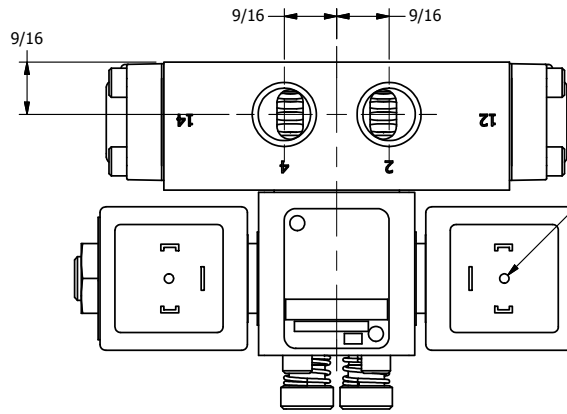

4

3

2

1

ISO 4400 DIN CONNECTION

B

B

A

A

3/8" NPTF PORTS
5-PLACES

AAA
PRODUCTS
INTERNATIONAL

**AAA PRODUCTS
INTERNATIONAL**
7114 Harry Hines Blvd
Dallas, TX 75235

TITLE: 3/8" SIDE PORT, DBL SOL, 3 POS,
SPR CTR, SOL RTRN, CLSD CTR SPL,
ISO 4400 DIN, LCKNG OVRD