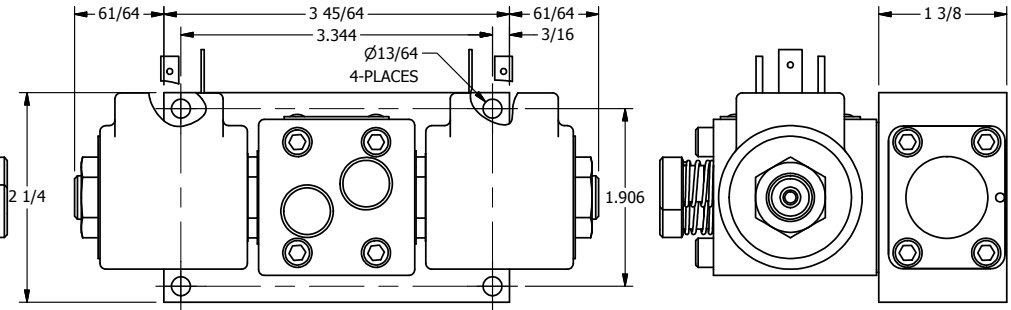

4

3

2

1

ISO 4400 DIN CONNECTION

B

B

A

A

3/8" NPTF PORTS
5-PLACES

AAA
PRODUCTS
INTERNATIONAL

**AAA PRODUCTS
INTERNATIONAL**
7114 Harry Hines Blvd
Dallas, TX 75235

TITLE: 3/8" SIDE PORT, DBL SOL, 3 POS,
SPR CTR, SOL RTRN, CLSD CTR SPL,
ISO 4400 DIN, LCKNG OVRD