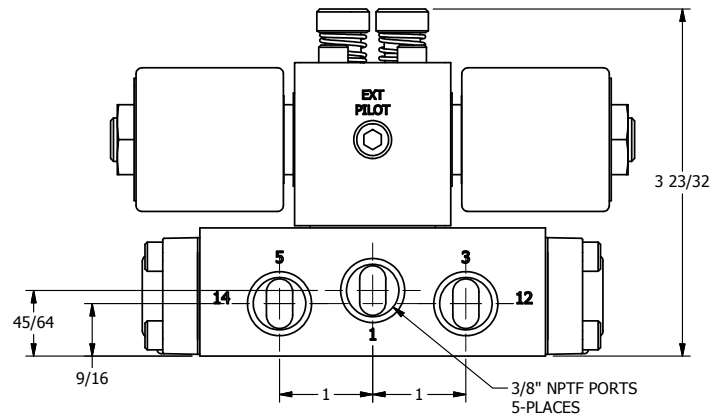

4

3

2

1

ISO 4400 DIN CONNECTION

B

B

A

A

3/8" NPTF PORTS
5-PLACES

AAA
PRODUCTS
INTERNATIONAL

**AAA PRODUCTS
INTERNATIONAL**
7114 Harry Hines Blvd
Dallas, TX 75235

TITLE: 3/8" SIDE PORT, DBL SOL, 3 POS,
SPR CTR, SOL RTRN, CLSD CTR SPL,
ISO 4400 DIN, LCKNG OVRD