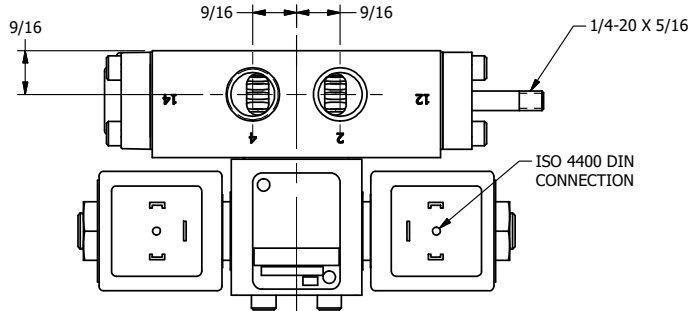

4

3

2

1

AAA
PRODUCTS
INTERNATIONAL

AAA PRODUCTS INTERNATIONAL
7114 Harry Hines Blvd
Dallas, TX 75235

TITLE: 3/8" SIDE PORT, DBL SOL, 2 POS,
SPR CTR, SOL SHFT, CLSD CTR SPL,
ISO 4400 DIN, THREADED INDICATOR

DRAWING NO.:
DIM_SY3EDK