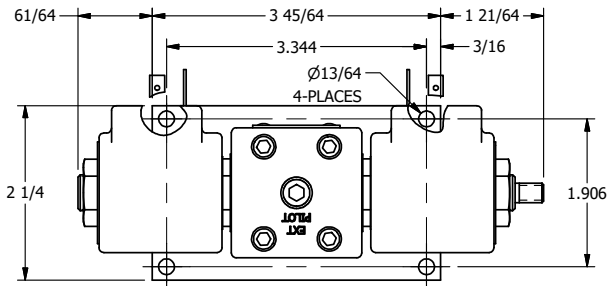

4

3

2

1

AAA
PRODUCTS
INTERNATIONAL

AAA PRODUCTS INTERNATIONAL
7114 Harry Hines Blvd
Dallas, TX 75235

TITLE: 3/8" SIDE PORT, DBL SOL, 2 POS,
SPR CTR, SOL SHFT, CLSD CTR SPL,
ISO 4400 DIN, THREADED INDICATOR

DRAWING NO.:
DIM_SY3EDK