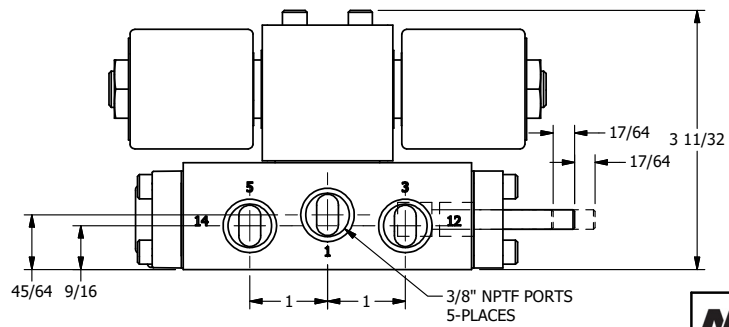

4

3

2

1

AAA
PRODUCTS
INTERNATIONAL

AAA PRODUCTS INTERNATIONAL
7114 Harry Hines Blvd
Dallas, TX 75235

TITLE: 3/8" SIDE PORT, DBL SOL, 2 POS,
SPR CTR, SOL SHFT, CLSD CTR SPL,
ISO 4400 DIN, THREADED INDICATOR

DRAWING NO.:
DIM_SY3EDK