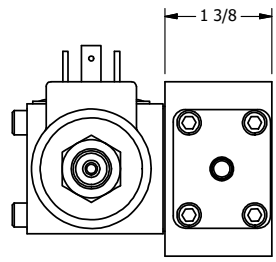

4

3

2

1

AAA
PRODUCTS
INTERNATIONAL

AAA PRODUCTS INTERNATIONAL
7114 Harry Hines Blvd
Dallas, TX 75235

TITLE: 3/8" SIDE PORT, DBL SOL, 2 POS,
SPR CTR, SOL SHFT, CLSD CTR SPL,
ISO 4400 DIN, THREADED INDICATOR

DRAWING NO.:
DIM_SY3EDK