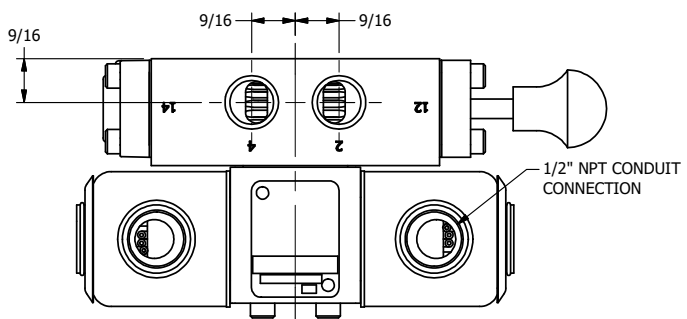

4

3

2

1

AAA
PRODUCTS
INTERNATIONAL

AAA PRODUCTS INTERNATIONAL
7114 Harry Hines Blvd
Dallas, TX 75235

TITLE: 3/8" SIDE PORT, DBL SOL, 2 POS,
SPR CTR, SOL SHFT, REGEN CTR SPL,
EXPL PROOF, MAN SPL OVRD

DRAWING NO.:
DIM_SY3DXOS