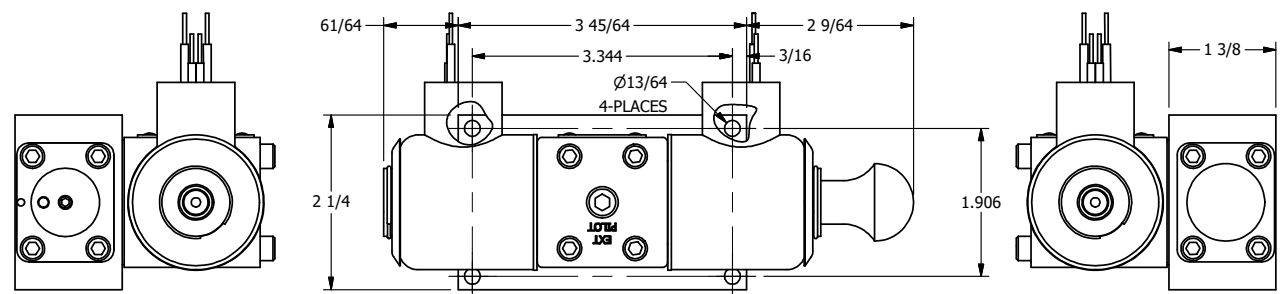

4

3

2

1

AAA
PRODUCTS
INTERNATIONAL

AAA PRODUCTS INTERNATIONAL
7114 Harry Hines Blvd
Dallas, TX 75235

TITLE: 3/8" SIDE PORT, DBL SOL, 2 POS,
SPR CTR, SOL SHFT, REGEN CTR SPL,
EXPL PROOF, MAN SPL OVRD

DRAWING NO.:
DIM_SY3DXOS