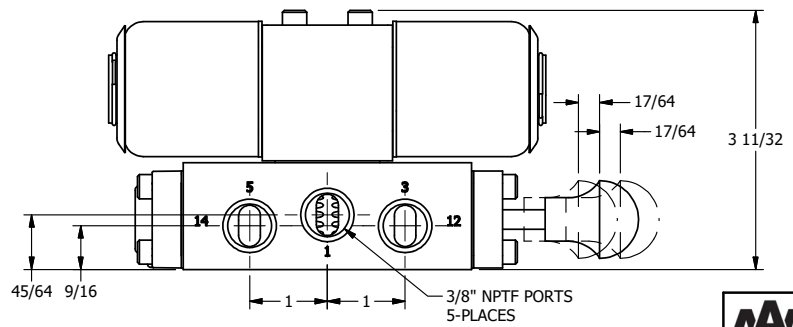

4

3

2

1

AAA
PRODUCTS
INTERNATIONAL

AAA PRODUCTS INTERNATIONAL
7114 Harry Hines Blvd
Dallas, TX 75235

TITLE: 3/8" SIDE PORT, DBL SOL, 2 POS,
SPR CTR, SOL SHFT, REGEN CTR SPL,
EXPL PROOF, MAN SPL OVRD

DRAWING NO.:
DIM_SY3DXOS