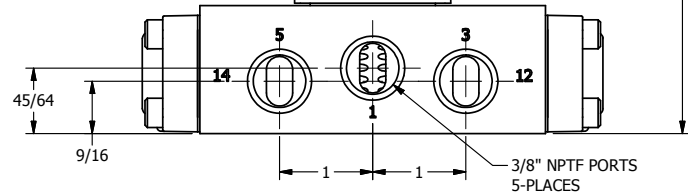

4

3

2

1

**AAA**  
PRODUCTS  
INTERNATIONAL

**AAA PRODUCTS INTERNATIONAL**  
7114 Harry Hines Blvd  
Dallas, TX 75235

TITLE: **3/8" SIDE PORT, DBL SOL, 3 POS, SPR CTR, SOL RTRN, REGEN CTR SPL, EXPL PROOF, PUSH OVRD**

DRAWING NO.: **DIM\_SY3DXOP**

THE INFORMATION CONTAINED WITHIN THIS DOCUMENT IS PROPRIETARY TO AAA PRODUCTS AND MAY NOT BE DISCLOSED WITHOUT PRIOR WRITTEN CONSENT

4

3

2

1

B

B