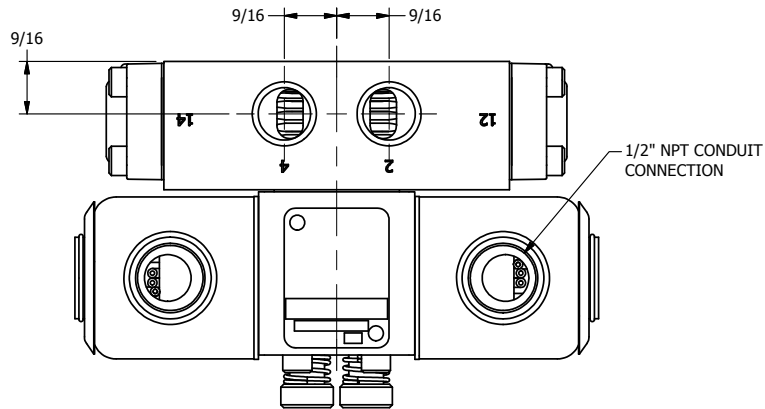

4

3

2

1

**AAA**  
PRODUCTS  
INTERNATIONAL

**AAA PRODUCTS INTERNATIONAL**  
7114 Harry Hines Blvd  
Dallas, TX 75235

TITLE: **3/8" SIDE PORT, DBL SOL, 3 POS, SPR CTR, SOL RTRN, REGEN CTR SPL, EXPL PROOF, PUSH OVRD**

DRAWING NO.: **DIM\_SY3DXOP**

THE INFORMATION CONTAINED WITHIN THIS DOCUMENT IS PROPRIETARY TO AAA PRODUCTS AND MAY NOT BE DISCLOSED WITHOUT PRIOR WRITTEN CONSENT

4

3

2

1

B

B