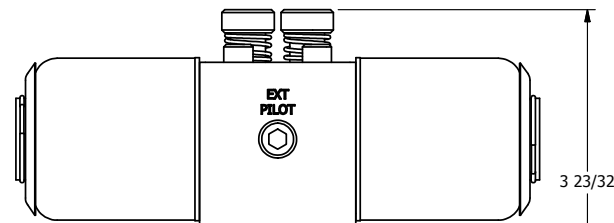

4

3

2

1

**AAA**  
PRODUCTS  
INTERNATIONAL

**AAA PRODUCTS INTERNATIONAL**  
7114 Harry Hines Blvd  
Dallas, TX 75235

TITLE: **3/8" SIDE PORT, DBL SOL, 3 POS, SPR CTR, SOL RTRN, REGEN CTR SPL, EXPL PROOF, PUSH OVRD**

DRAWING NO.: **DIM\_SY3DXOP**

THE INFORMATION CONTAINED WITHIN THIS DOCUMENT IS PROPRIETARY TO AAA PRODUCTS AND MAY NOT BE DISCLOSED WITHOUT PRIOR WRITTEN CONSENT

4

3

2

1

B

B