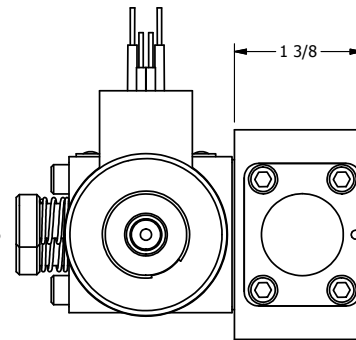

4

3

2

1

**AAA**  
PRODUCTS  
INTERNATIONAL

**AAA PRODUCTS INTERNATIONAL**  
7114 Harry Hines Blvd  
Dallas, TX 75235

TITLE: **3/8" SIDE PORT, DBL SOL, 3 POS, SPR CTR, SOL RTRN, REGEN CTR SPL, EXPL PROOF, PUSH OVRD**

DRAWING NO.: **DIM\_SY3DXOP**

THE INFORMATION CONTAINED WITHIN THIS DOCUMENT IS PROPRIETARY TO AAA PRODUCTS AND MAY NOT BE DISCLOSED WITHOUT PRIOR WRITTEN CONSENT

4

3

2

1

B

B