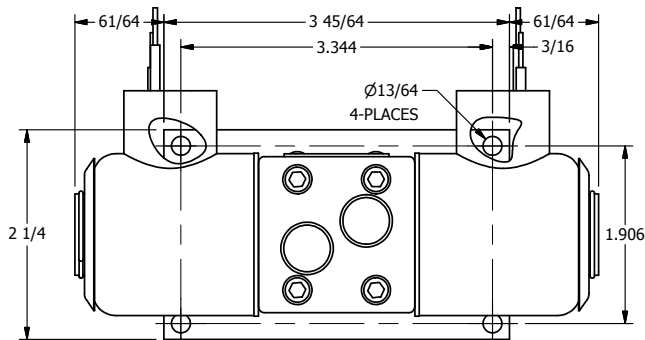

4

3

2

1

**AAA**  
PRODUCTS  
INTERNATIONAL

**AAA PRODUCTS INTERNATIONAL**  
7114 Harry Hines Blvd  
Dallas, TX 75235

TITLE: **3/8" SIDE PORT, DBL SOL, 3 POS, SPR CTR, SOL RTRN, REGEN CTR SPL, EXPL PROOF, PUSH OVRD**

DRAWING NO.: **DIM\_SY3DXOP**

THE INFORMATION CONTAINED WITHIN THIS DOCUMENT IS PROPRIETARY TO AAA PRODUCTS AND MAY NOT BE DISCLOSED WITHOUT PRIOR WRITTEN CONSENT

4

3

2

1

B

B