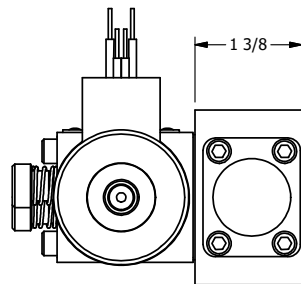

4

3

2

1

4

3

2

AAA
PRODUCTS
INTERNATIONAL

**AAA PRODUCTS
INTERNATIONAL**
7114 Harry Hines Blvd
Dallas, TX 75235

TITLE: $3/8"$ SIDE PORT, DBL SOL, 2 POS,
REGEN SPR CTR, EXPL PROOF,
LCKNG OVRD, MAN SPL OVRD

DRAWING NO.:
DIM_SY3DXOOS

THE INFORMATION CONTAINED WITHIN THIS DOCUMENT IS PROPRIETARY TO AAA PRODUCTS AND MAY NOT BE DISCLOSED WITHOUT PRIOR WRITTEN CONSENT