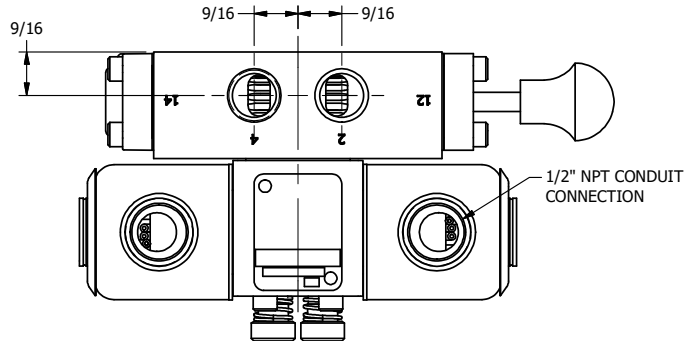

4

3

2

1

4

3

2

AAA
PRODUCTS
INTERNATIONAL

**AAA PRODUCTS
INTERNATIONAL**
7114 Harry Hines Blvd
Dallas, TX 75235

TITLE: $3/8"$ SIDE PORT, DBL SOL, 2 POS,
REGEN SPR CTR, EXPL PROOF,
LCKNG OVRD, MAN SPL OVRD

DRAWING NO.:
DIM_SY3DXOOS

THE INFORMATION CONTAINED WITHIN THIS DOCUMENT IS PROPRIETARY TO AAA PRODUCTS AND MAY NOT BE DISCLOSED WITHOUT PRIOR WRITTEN CONSENT