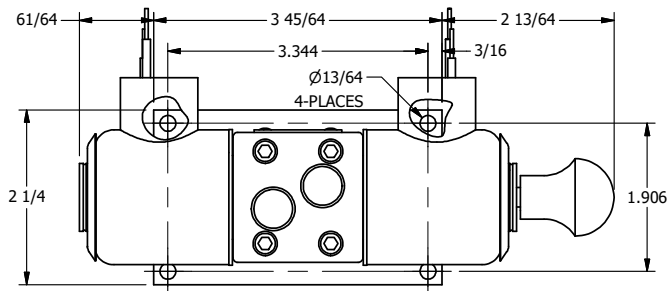

4

3

2

1

4

3

2

AAA
PRODUCTS
INTERNATIONAL

**AAA PRODUCTS
INTERNATIONAL**
7114 Harry Hines Blvd
Dallas, TX 75235

TITLE: $3/8"$ SIDE PORT, DBL SOL, 2 POS,
REGEN SPR CTR, EXPL PROOF,
LCKNG OVRD, MAN SPL OVRD

DRAWING NO.:
DIM_SY3DXOOS

THE INFORMATION CONTAINED WITHIN THIS DOCUMENT IS PROPRIETARY TO AAA PRODUCTS AND MAY NOT BE DISCLOSED WITHOUT PRIOR WRITTEN CONSENT