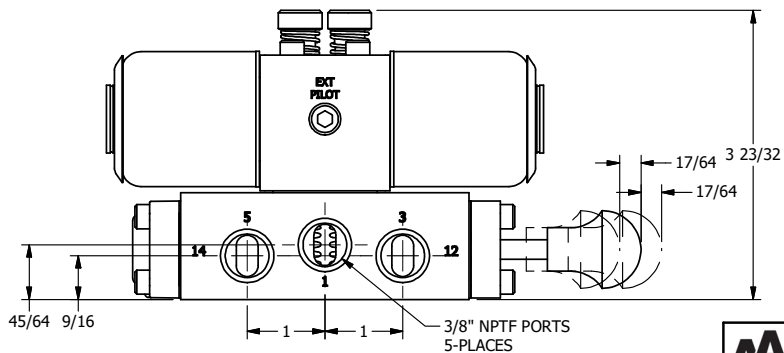

4

3

2

1

4

3

2

AAA
PRODUCTS
INTERNATIONAL

**AAA PRODUCTS
INTERNATIONAL**
7114 Harry Hines Blvd
Dallas, TX 75235

TITLE: $3/8"$ SIDE PORT, DBL SOL, 2 POS,
REGEN SPR CTR, EXPL PROOF,
LCKNG OVRD, MAN SPL OVRD

DRAWING NO.:
DIM_SY3DXOOS

THE INFORMATION CONTAINED WITHIN THIS DOCUMENT IS PROPRIETARY TO AAA PRODUCTS AND MAY NOT BE DISCLOSED WITHOUT PRIOR WRITTEN CONSENT