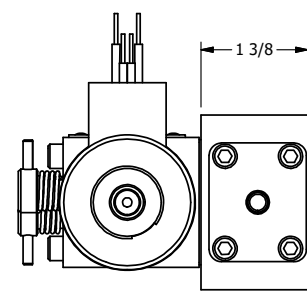

4

3

2

1

**AAA**  
PRODUCTS  
INTERNATIONAL

**AAA PRODUCTS INTERNATIONAL**  
7114 Harry Hines Blvd  
Dallas, TX 75235

TITLE: 3/8" SIDE PORT, DBL SOL, 2 POS,  
REGEN SPR CTR, EXPL PROOF,  
NON-LCKNG OVRD, THRD INDCTR PIN

DRAWING NO.:  
DIM\_SY3DXONK

THE INFORMATION CONTAINED WITHIN THIS DOCUMENT IS PROPRIETARY TO AAA PRODUCTS AND MAY NOT BE DISCLOSED WITHOUT PRIOR WRITTEN CONSENT

4

3

2

B

B

A