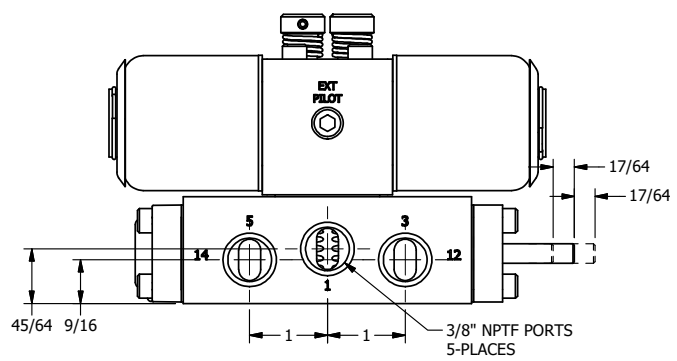

4

3

2

1

**AAA**  
PRODUCTS  
INTERNATIONAL

**AAA PRODUCTS INTERNATIONAL**  
7114 Harry Hines Blvd  
Dallas, TX 75235

TITLE: 3/8" SIDE PORT, DBL SOL, 2 POS,  
REGEN SPR CTR, EXPL PROOF,  
NON-LCKNG OVRD, THRD INDCTR PIN

DRAWING NO.:  
DIM\_SY3DXONK

THE INFORMATION CONTAINED WITHIN THIS DOCUMENT IS PROPRIETARY TO AAA PRODUCTS AND MAY NOT BE DISCLOSED WITHOUT PRIOR WRITTEN CONSENT

4

3

2

B

B

A