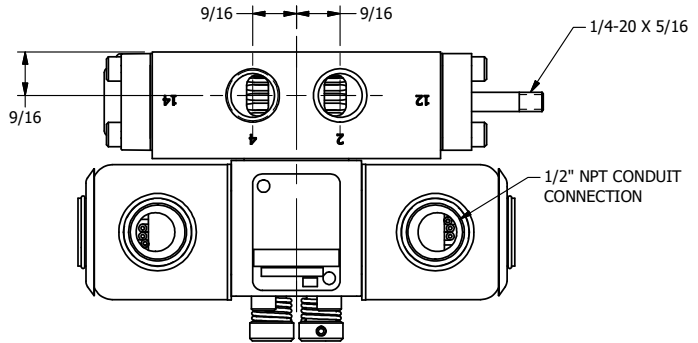

4

3

2

1

**AAA**  
PRODUCTS  
INTERNATIONAL

**AAA PRODUCTS INTERNATIONAL**  
7114 Harry Hines Blvd  
Dallas, TX 75235

TITLE: 3/8" SIDE PORT, DBL SOL, 2 POS,  
REGEN SPR CTR, EXPL PROOF,  
NON-LCKNG OVRD, THRD INDCTR PIN

DRAWING NO.:  
DIM\_SY3DXONK

THE INFORMATION CONTAINED WITHIN THIS DOCUMENT IS PROPRIETARY TO AAA PRODUCTS AND MAY NOT BE DISCLOSED WITHOUT PRIOR WRITTEN CONSENT

4

3

2

B

B

A