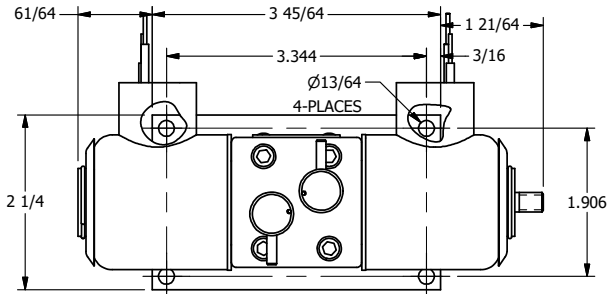

4

3

2

1

**AAA**  
PRODUCTS  
INTERNATIONAL

**AAA PRODUCTS INTERNATIONAL**  
7114 Harry Hines Blvd  
Dallas, TX 75235

TITLE: 3/8" SIDE PORT, DBL SOL, 2 POS,  
REGEN SPR CTR, EXPL PROOF,  
NON-LCKNG OVRD, THRD INDCTR PIN

DRAWING NO.:  
DIM\_SY3DXONK

THE INFORMATION CONTAINED WITHIN THIS DOCUMENT IS PROPRIETARY TO AAA PRODUCTS AND MAY NOT BE DISCLOSED WITHOUT PRIOR WRITTEN CONSENT

4

3

2

B

B

A