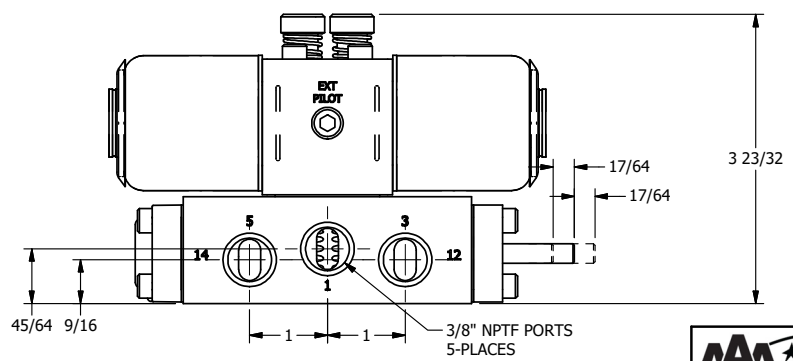

4

3

2

1

4

3

2

AAA
PRODUCTS
INTERNATIONAL

**AAA PRODUCTS
INTERNATIONAL**
7114 Harry Hines Blvd
Dallas, TX 75235

TITLE: 3/8" SIDE PORT, DBL SOL, 2 POS,
REGEN SPR CTR, EXPL PROOF,
LCKNG OVRD, THREADED INDCTR PIN

DRAWING NO.:
DIM_SY3DXOK

THE INFORMATION CONTAINED WITHIN THIS DOCUMENT IS PROPRIETARY TO AAA PRODUCTS AND MAY NOT BE DISCLOSED WITHOUT PRIOR WRITTEN CONSENT