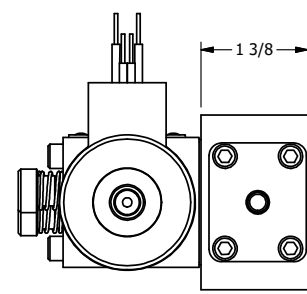

4

3

2

1

4

3

2

AAA
PRODUCTS
INTERNATIONAL

**AAA PRODUCTS
INTERNATIONAL**
7114 Harry Hines Blvd
Dallas, TX 75235

TITLE: 3/8" SIDE PORT, DBL SOL, 2 POS,
REGEN SPR CTR, EXPL PROOF,
LCKNG OVRD, THREADED INDCTR PIN

DRAWING NO.:
DIM_SY3DXOK

THE INFORMATION CONTAINED WITHIN THIS DOCUMENT IS PROPRIETARY TO AAA PRODUCTS AND MAY NOT BE DISCLOSED WITHOUT PRIOR WRITTEN CONSENT