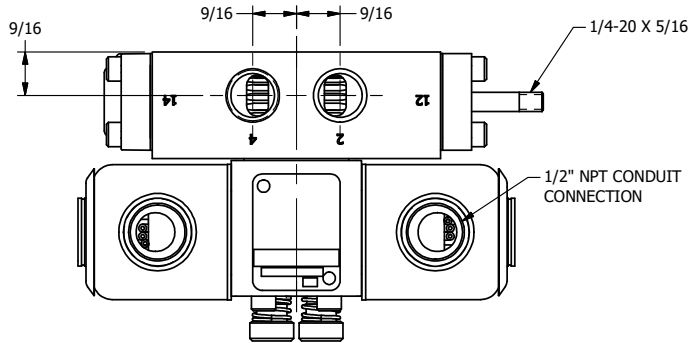

4

3

2

1

4

3

2

AAA
PRODUCTS
INTERNATIONAL

**AAA PRODUCTS
INTERNATIONAL**
7114 Harry Hines Blvd
Dallas, TX 75235

TITLE: 3/8" SIDE PORT, DBL SOL, 2 POS,
REGEN SPR CTR, EXPL PROOF,
LCKNG OVRD, THREADED INDCTR PIN

DRAWING NO.:
DIM_SY3DXOK

THE INFORMATION CONTAINED WITHIN THIS DOCUMENT IS PROPRIETARY TO AAA PRODUCTS AND MAY NOT BE DISCLOSED WITHOUT PRIOR WRITTEN CONSENT