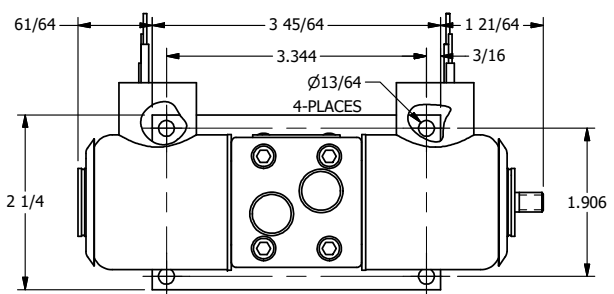

4

3

2

1

4

3

2

AAA
PRODUCTS
INTERNATIONAL

**AAA PRODUCTS
INTERNATIONAL**
7114 Harry Hines Blvd
Dallas, TX 75235

TITLE: 3/8" SIDE PORT, DBL SOL, 2 POS,
REGEN SPR CTR, EXPL PROOF,
LCKNG OVRD, THREADED INDCTR PIN

DRAWING NO.:
DIM_SY3DXOK

THE INFORMATION CONTAINED WITHIN THIS DOCUMENT IS PROPRIETARY TO AAA PRODUCTS AND MAY NOT BE DISCLOSED WITHOUT PRIOR WRITTEN CONSENT