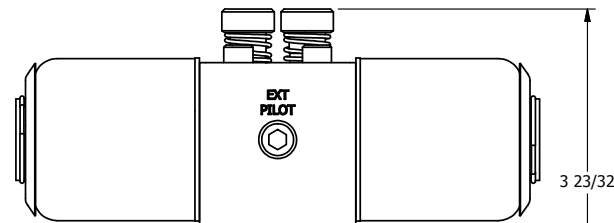

4

3

2

1

AAA
PRODUCTS
INTERNATIONAL

**AAA PRODUCTS
INTERNATIONAL**
7114 Harry Hines Blvd
Dallas, TX 75235

TITLE: $3/8$ " SIDE PORT, DBL SOL, 3 POS,
SPR CTR, SOL RTRN, REGEN CTR SPL,
EXPL PROOF, LCKNG OVRD

DRAWING NO.:
DIM_SY3DXO