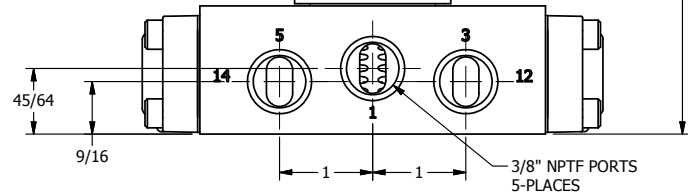

4

3

2

1

AAA
PRODUCTS
INTERNATIONAL

**AAA PRODUCTS
INTERNATIONAL**
7114 Harry Hines Blvd
Dallas, TX 75235

TITLE: $3/8$ " SIDE PORT, DBL SOL, 3 POS,
SPR CTR, SOL RTRN, REGEN CTR SPL,
EXPL PROOF, LCKNG OVRD

DRAWING NO.:
DIM_SY3DXO