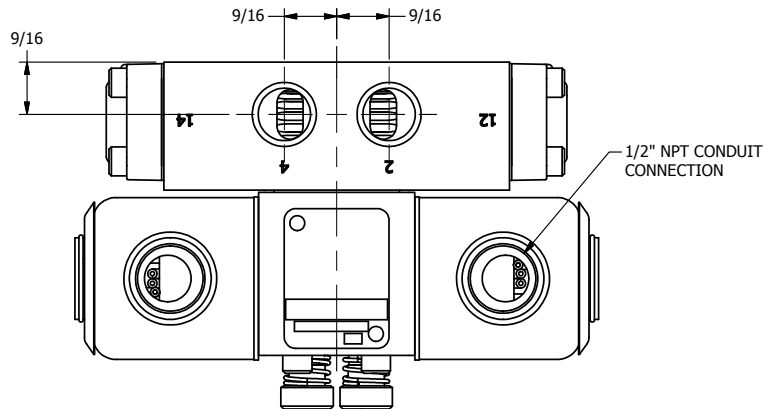

4

3

2

1

AAA
PRODUCTS
INTERNATIONAL

**AAA PRODUCTS
INTERNATIONAL**
7114 Harry Hines Blvd
Dallas, TX 75235

TITLE: $3/8$ " SIDE PORT, DBL SOL, 3 POS,
SPR CTR, SOL RTRN, REGEN CTR SPL,
EXPL PROOF, LCKNG OVRD

DRAWING NO.:
DIM_SY3DXO