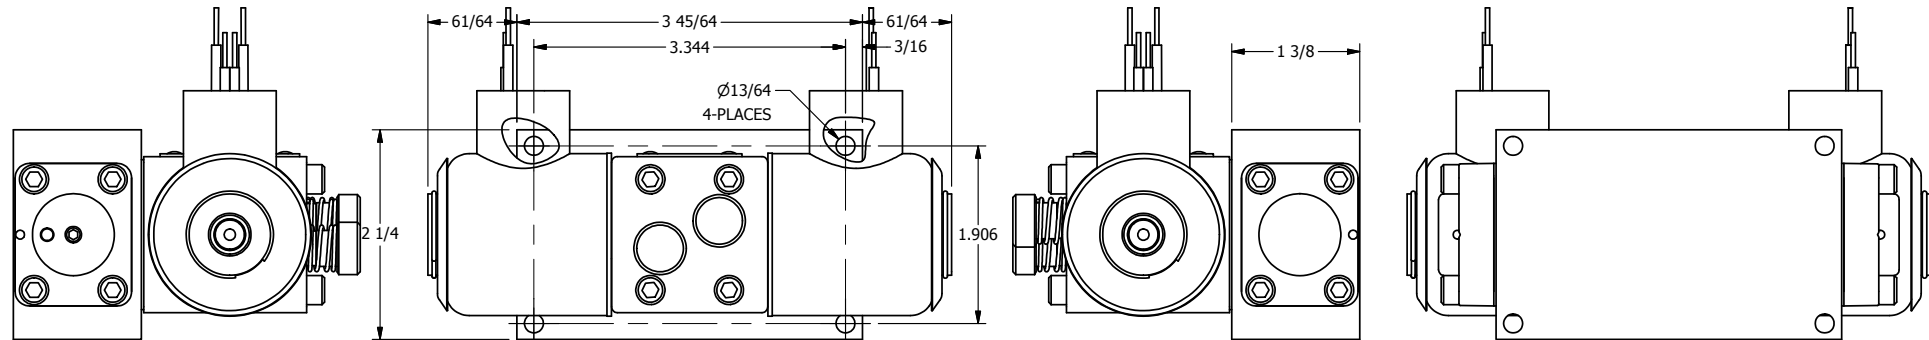

4

3

2

1

AAA
PRODUCTS
INTERNATIONAL

**AAA PRODUCTS
INTERNATIONAL**
7114 Harry Hines Blvd
Dallas, TX 75235

TITLE: $3/8$ " SIDE PORT, DBL SOL, 3 POS,
SPR CTR, SOL RTRN, REGEN CTR SPL,
EXPL PROOF, LCKNG OVRD

DRAWING NO.:
DIM_SY3DXO