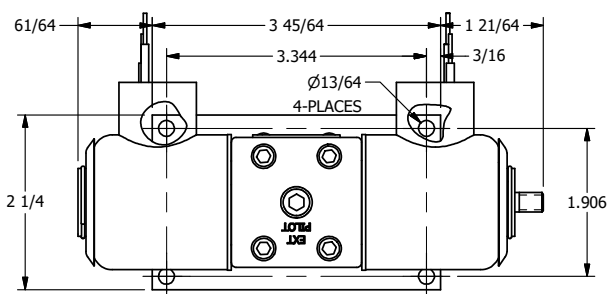

4

3

2

1

**AAA**  
PRODUCTS  
INTERNATIONAL

**AAA PRODUCTS  
INTERNATIONAL**  
7114 Harry Hines Blvd  
Dallas, TX 75235

TITLE:  $\frac{3}{8}$ " SIDE PORT, DBL SOL, 2 POS,  
SPR CTR, SOL SHFT, REGEN CTR SPL,  
EXPL PROOF, THREADED INDICATOR

DRAWING NO.:  
DIM\_SY3DXK

4

3

2

THE INFORMATION CONTAINED WITHIN THIS DOCUMENT IS PROPRIETARY TO AAA PRODUCTS AND MAY NOT BE DISCLOSED WITHOUT PRIOR WRITTEN CONSENT