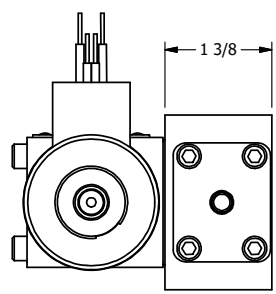

4

3

2

1

**AAA**  
PRODUCTS  
INTERNATIONAL

**AAA PRODUCTS  
INTERNATIONAL**  
7114 Harry Hines Blvd  
Dallas, TX 75235

TITLE:  $\frac{3}{8}$ " SIDE PORT, DBL SOL, 2 POS,  
SPR CTR, SOL SHFT, REGEN CTR SPL,  
EXPL PROOF, THREADED INDICATOR

DRAWING NO.:  
DIM\_SY3DXK

4

3

2

THE INFORMATION CONTAINED WITHIN THIS DOCUMENT IS PROPRIETARY TO AAA PRODUCTS AND MAY NOT BE DISCLOSED WITHOUT PRIOR WRITTEN CONSENT