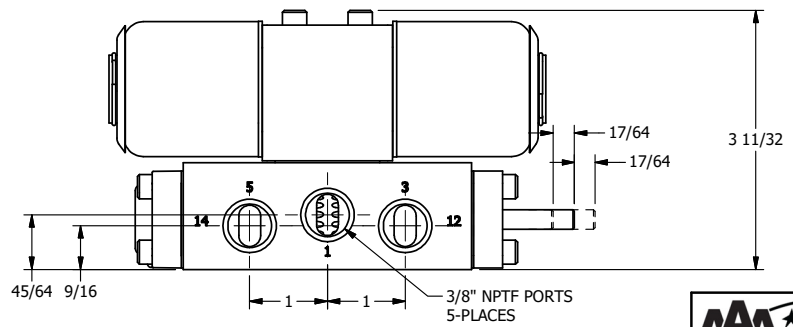

4

3

2

1

**AAA**  
PRODUCTS  
INTERNATIONAL

**AAA PRODUCTS  
INTERNATIONAL**  
7114 Harry Hines Blvd  
Dallas, TX 75235

TITLE:  $\frac{3}{8}$ " SIDE PORT, DBL SOL, 2 POS,  
SPR CTR, SOL SHFT, REGEN CTR SPL,  
EXPL PROOF, THREADED INDICATOR

DRAWING NO.:  
DIM\_SY3DXK

4

3

2

THE INFORMATION CONTAINED WITHIN THIS DOCUMENT IS PROPRIETARY TO AAA PRODUCTS AND MAY NOT BE DISCLOSED WITHOUT PRIOR WRITTEN CONSENT