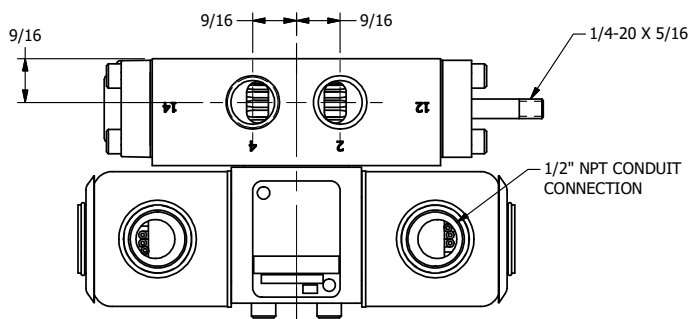

4

3

2

1

**AAA**  
PRODUCTS  
INTERNATIONAL

**AAA PRODUCTS  
INTERNATIONAL**  
7114 Harry Hines Blvd  
Dallas, TX 75235

TITLE:  $\frac{3}{8}$ " SIDE PORT, DBL SOL, 2 POS,  
SPR CTR, SOL SHFT, REGEN CTR SPL,  
EXPL PROOF, THREADED INDICATOR

DRAWING NO.:  
DIM\_SY3DXK

4

3

2

THE INFORMATION CONTAINED WITHIN THIS DOCUMENT IS PROPRIETARY TO AAA PRODUCTS AND MAY NOT BE DISCLOSED WITHOUT PRIOR WRITTEN CONSENT