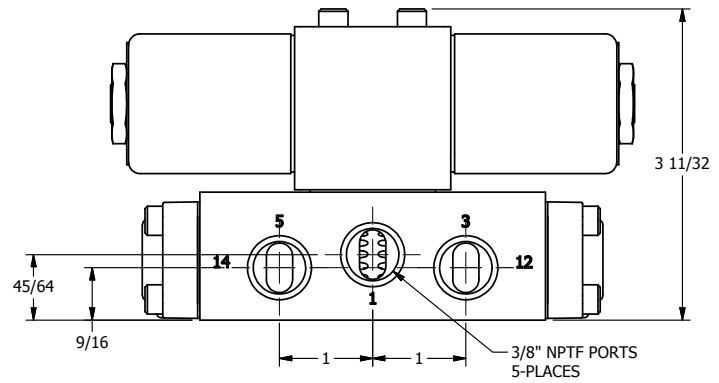

4

3

2

1

1/2" NPT CONDUIT CONNECTION

B

B

A

A

3/8" NPTF PORTS 5-PLACES

AAA
PRODUCTS
INTERNATIONAL

AAA PRODUCTS INTERNATIONAL
7114 Harry Hines Blvd
Dallas, TX 75235

TITLE: 3/8" SIDE PORT, DBL SOL, 3 POS,
SPR CTR, SOL RTRN, REGEN CTR SPL,
CLASSIC SOL, TAPPED VENT

DRAWING NO.:
DIM_SY3DT

THE INFORMATION CONTAINED WITHIN THIS DOCUMENT IS PROPRIETARY TO AAA PRODUCTS AND MAY NOT BE DISCLOSED WITHOUT PRIOR WRITTEN CONSENT

4

3

2

1