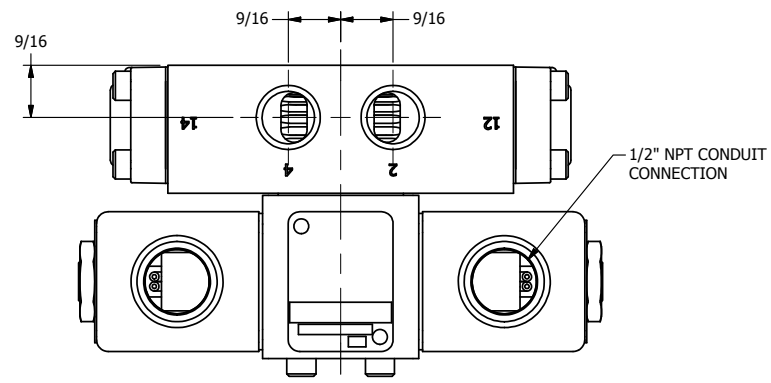

4

3

2

1

1/2" NPT CONDUIT CONNECTION

B

B

A

A

3/8" NPTF PORTS 5-PLACES

AAA
PRODUCTS
INTERNATIONAL

AAA PRODUCTS INTERNATIONAL
7114 Harry Hines Blvd
Dallas, TX 75235

TITLE: 3/8" SIDE PORT, DBL SOL, 3 POS,
SPR CTR, SOL RTRN, REGEN CTR SPL,
CLASSIC SOL, TAPPED VENT