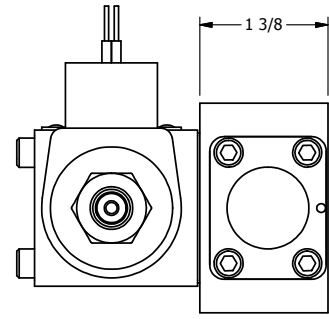

4

3

2

1

1/2" NPT CONDUIT CONNECTION

B

B

A

A

3/8" NPTF PORTS 5-PLACES

AAA
PRODUCTS
INTERNATIONAL

AAA PRODUCTS INTERNATIONAL
7114 Harry Hines Blvd
Dallas, TX 75235

TITLE: 3/8" SIDE PORT, DBL SOL, 3 POS,
SPR CTR, SOL RTRN, REGEN CTR SPL,
CLASSIC SOL, TAPPED VENT

DRAWING NO.:
DIM_SY3DT

THE INFORMATION CONTAINED WITHIN THIS DOCUMENT IS PROPRIETARY TO AAA PRODUCTS AND MAY NOT BE DISCLOSED WITHOUT PRIOR WRITTEN CONSENT

4

3

2

1