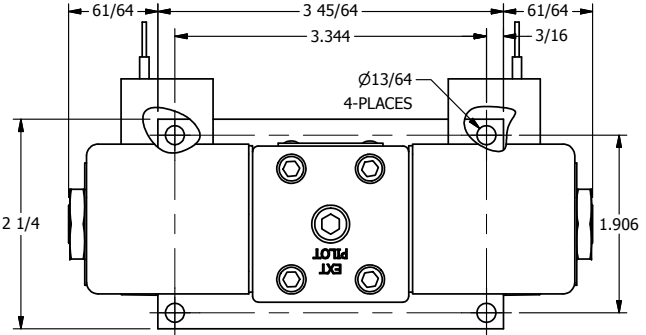

4

3

2

1

1/2" NPT CONDUIT CONNECTION

B

B

A

A

3/8" NPTF PORTS 5-PLACES

AAA
PRODUCTS
INTERNATIONAL

AAA PRODUCTS INTERNATIONAL
7114 Harry Hines Blvd
Dallas, TX 75235

TITLE: 3/8" SIDE PORT, DBL SOL, 3 POS,
SPR CTR, SOL RTRN, REGEN CTR SPL,
CLASSIC SOL, TAPPED VENT

DRAWING NO.:
DIM_SY3DT

THE INFORMATION CONTAINED WITHIN THIS DOCUMENT IS PROPRIETARY TO AAA PRODUCTS AND MAY NOT BE DISCLOSED WITHOUT PRIOR WRITTEN CONSENT

4

3

2

1