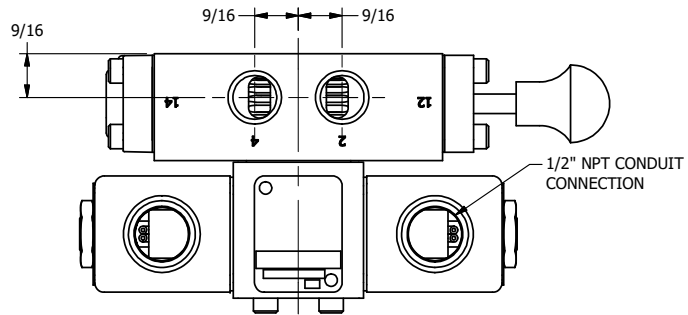

4

3

2

1

AAA
PRODUCTS
INTERNATIONAL

AAA PRODUCTS INTERNATIONAL
7114 Harry Hines Blvd
Dallas, TX 75235

TITLE: 3/8" SIDE PORT, DBL SOL, 2 POS,
SPR CTR, SOL SHFT, REGEN CTR SPL,
CLASSIC SOL, MAN SPL OVRD

DRAWING NO.:
DIM_SY3DOS