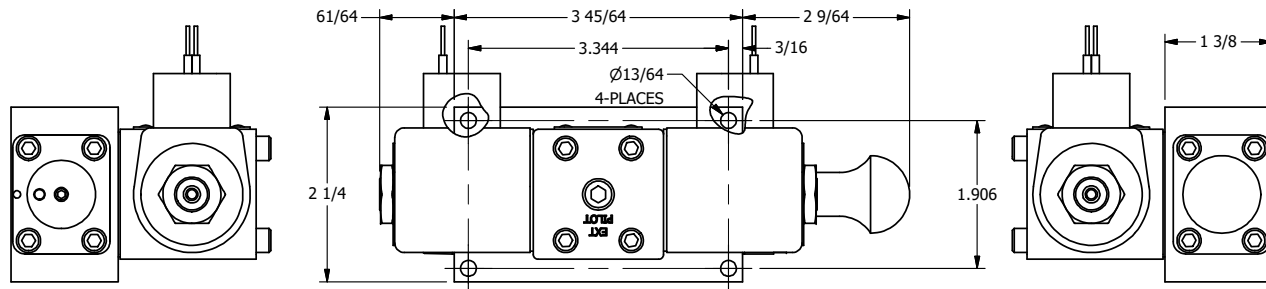

4

3

2

1

AAA
PRODUCTS
INTERNATIONAL

AAA PRODUCTS INTERNATIONAL
7114 Harry Hines Blvd
Dallas, TX 75235

TITLE: 3/8" SIDE PORT, DBL SOL, 2 POS,
SPR CTR, SOL SHFT, REGEN CTR SPL,
CLASSIC SOL, MAN SPL OVRD

DRAWING NO.:
DIM_SY3DOS