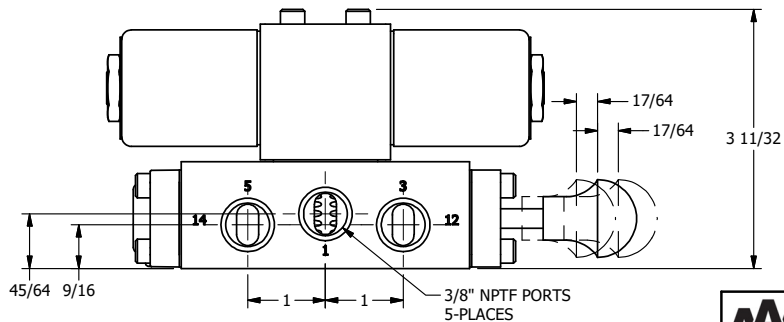

4

3

2

1

AAA
PRODUCTS
INTERNATIONAL

AAA PRODUCTS INTERNATIONAL
7114 Harry Hines Blvd
Dallas, TX 75235

TITLE: 3/8" SIDE PORT, DBL SOL, 2 POS,
SPR CTR, SOL SHFT, REGEN CTR SPL,
CLASSIC SOL, MAN SPL OVRD

DRAWING NO.:
DIM_SY3DOS