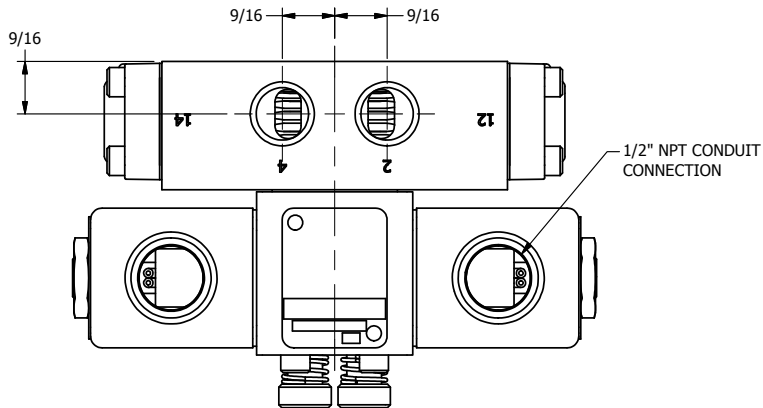

4

3

2

1

AAA
PRODUCTS
INTERNATIONAL

**AAA PRODUCTS
INTERNATIONAL**
7114 Harry Hines Blvd
Dallas, TX 75235

TITLE: 3/8" SIDE PORT, DBL SOL, 3 POS,
SPR CTR, SOL RTRN, REGEN CTR SPL,
CLASSIC SOL, PUSH OVRD

DRAWING NO.:
DIM_SY3DOP