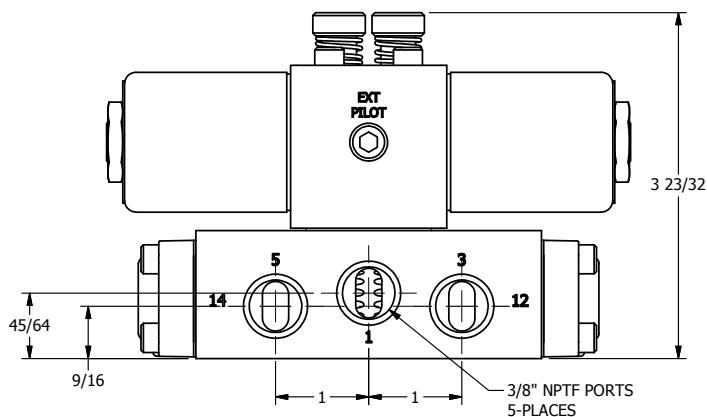

4

3

2

1

AAA
PRODUCTS
INTERNATIONAL

**AAA PRODUCTS
INTERNATIONAL**
7114 Harry Hines Blvd
Dallas, TX 75235

TITLE: 3/8" SIDE PORT, DBL SOL, 3 POS,
SPR CTR, SOL RTRN, REGEN CTR SPL,
CLASSIC SOL, PUSH OVRD

DRAWING NO.:
DIM_SY3DOP