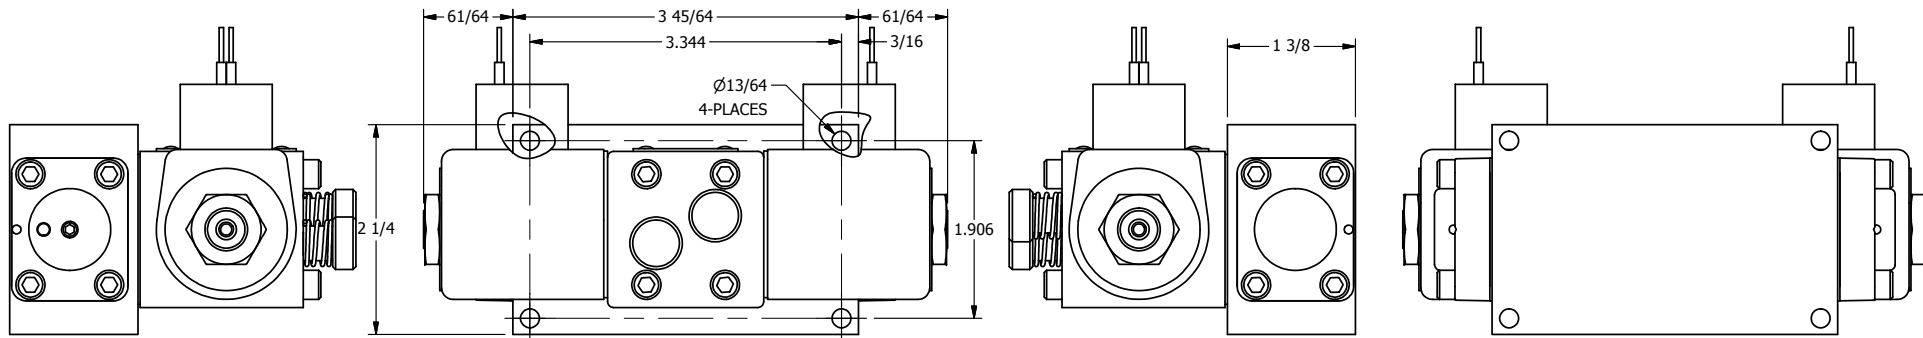

4

3

2

1

AAA
PRODUCTS
INTERNATIONAL

**AAA PRODUCTS
INTERNATIONAL**
7114 Harry Hines Blvd
Dallas, TX 75235

TITLE: 3/8" SIDE PORT, DBL SOL, 3 POS,
SPR CTR, SOL RTRN, REGEN CTR SPL,
CLASSIC SOL, PUSH OVRD

DRAWING NO.:
DIM_SY3DOP