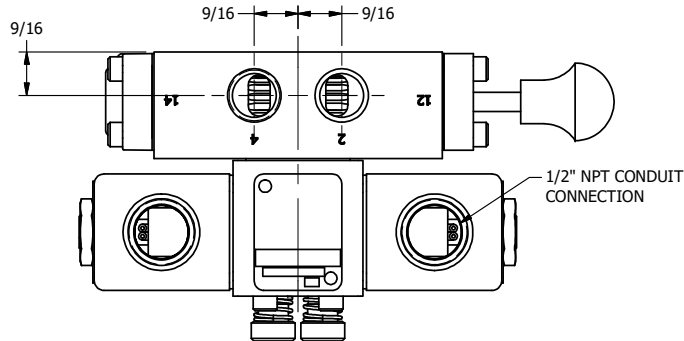

4

3

2

1

**AAA**  
PRODUCTS  
INTERNATIONAL

**AAA PRODUCTS  
INTERNATIONAL**  
7114 Harry Hines Blvd  
Dallas, TX 75235

TITLE: 3/8" SIDE PORT, DBL SOL, 2 POS,  
REGEN SPR CTR, CLASSIC SOL,  
LCKNG OVRD, MAN SPL OVRD

DRAWING NO.:  
DIM\_SY3DOOS

THE INFORMATION CONTAINED WITHIN THIS DOCUMENT IS PROPRIETARY TO AAA PRODUCTS AND MAY NOT BE DISCLOSED WITHOUT PRIOR WRITTEN CONSENT

4

3

2

1

B

B