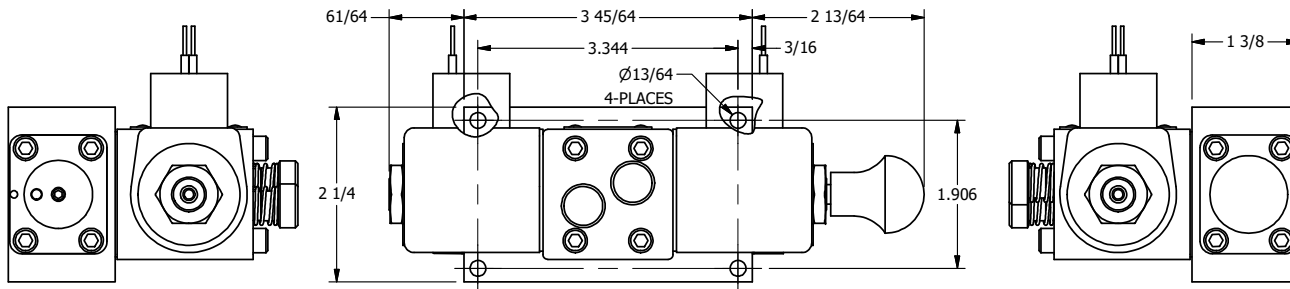

4

3

2

1

**AAA**  
PRODUCTS  
INTERNATIONAL

**AAA PRODUCTS  
INTERNATIONAL**  
7114 Harry Hines Blvd  
Dallas, TX 75235

TITLE: 3/8" SIDE PORT, DBL SOL, 2 POS,  
REGEN SPR CTR, CLASSIC SOL,  
LCKNG OVRD, MAN SPL OVRD

DRAWING NO.:  
DIM\_SY3DOOS

THE INFORMATION CONTAINED WITHIN THIS DOCUMENT IS PROPRIETARY TO AAA PRODUCTS AND MAY NOT BE DISCLOSED WITHOUT PRIOR WRITTEN CONSENT

4

3

2

1

B

B