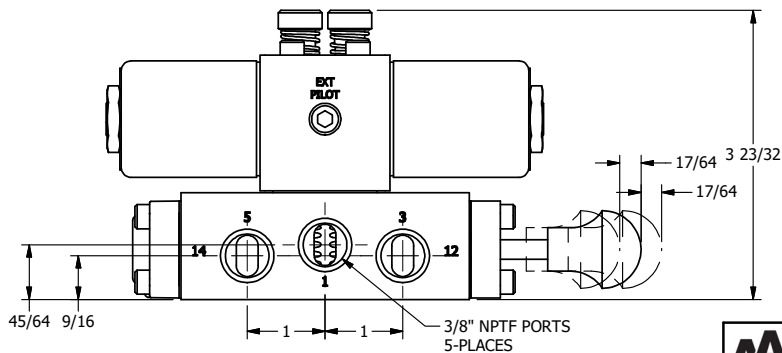

4

3

2

1

**AAA**  
PRODUCTS  
INTERNATIONAL

**AAA PRODUCTS  
INTERNATIONAL**  
7114 Harry Hines Blvd  
Dallas, TX 75235

TITLE: 3/8" SIDE PORT, DBL SOL, 2 POS,  
REGEN SPR CTR, CLASSIC SOL,  
LCKNG OVRD, MAN SPL OVRD

DRAWING NO.:  
DIM\_SY3DOOS

THE INFORMATION CONTAINED WITHIN THIS DOCUMENT IS PROPRIETARY TO AAA PRODUCTS AND MAY NOT BE DISCLOSED WITHOUT PRIOR WRITTEN CONSENT

4

3

2

1

B

B