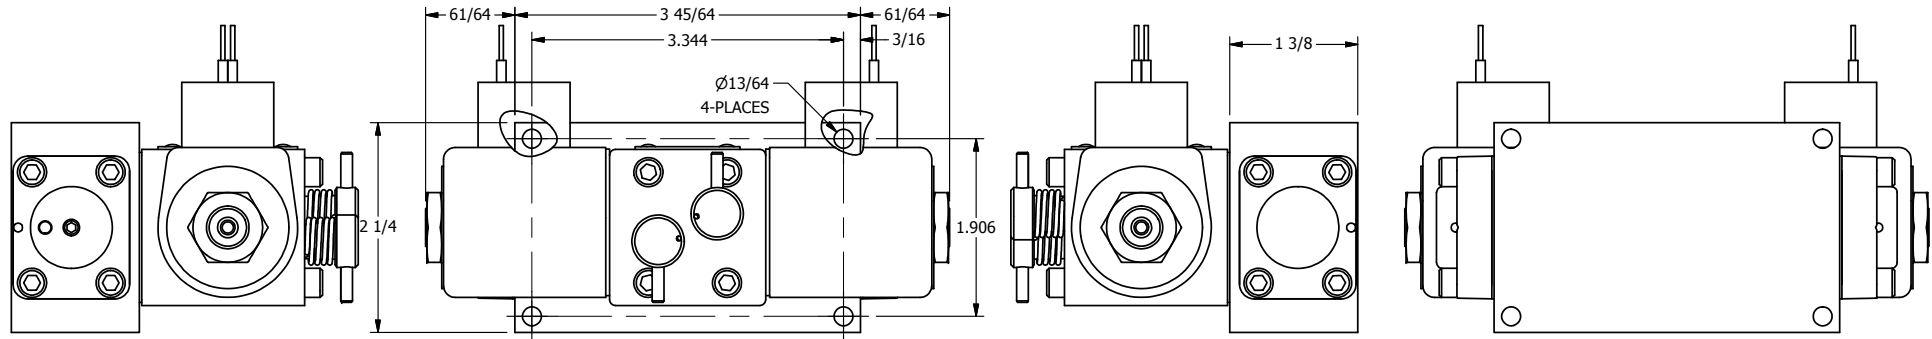

4

3

2

1

AAA
PRODUCTS
INTERNATIONAL

AAA PRODUCTS INTERNATIONAL
7114 Harry Hines Blvd
Dallas, TX 75235

TITLE: 3/8" SIDE PORT, DBL SOL, 3 POS,
SPR CTR, SOL RTRN, REGEN CTR SPL,
CLASSIC SOL, NON-LCKNG OVRD

DRAWING NO.:
DIM_SY3DON