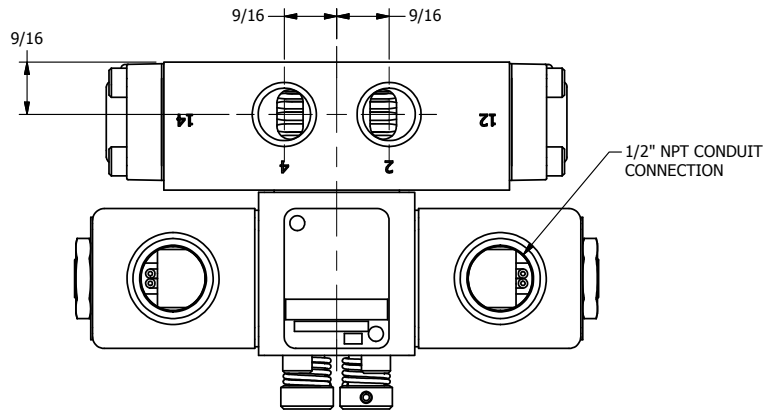

4

3

2

1

AAA
PRODUCTS
INTERNATIONAL

AAA PRODUCTS INTERNATIONAL
7114 Harry Hines Blvd
Dallas, TX 75235

TITLE: 3/8" SIDE PORT, DBL SOL, 3 POS,
SPR CTR, SOL RTRN, REGEN CTR SPL,
CLASSIC SOL, NON-LCKNG OVRD

DRAWING NO.:
DIM_SY3DON