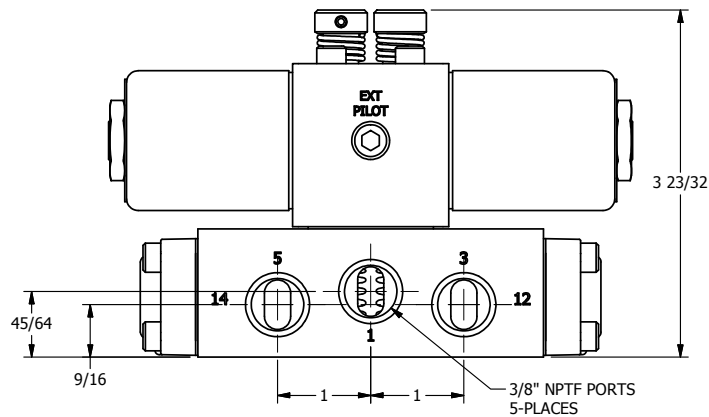

4

3

2

1

AAA
PRODUCTS
INTERNATIONAL

AAA PRODUCTS INTERNATIONAL
7114 Harry Hines Blvd
Dallas, TX 75235

TITLE: 3/8" SIDE PORT, DBL SOL, 3 POS,
SPR CTR, SOL RTRN, REGEN CTR SPL,
CLASSIC SOL, NON-LCKNG OVRD

DRAWING NO.:
DIM_SY3DON