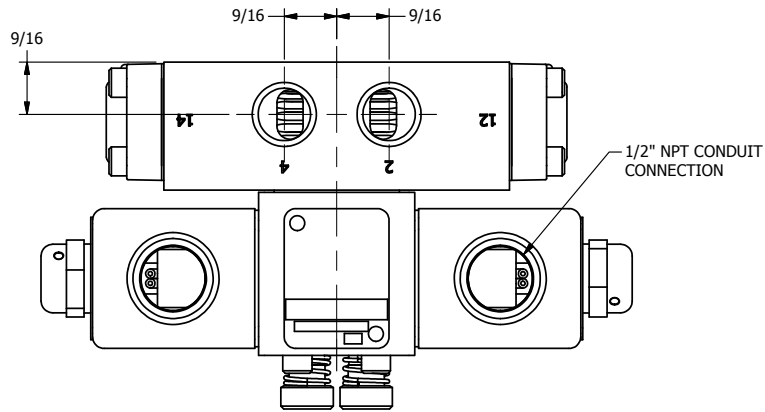

4

3

2

1

AAA
PRODUCTS
INTERNATIONAL

AAA PRODUCTS INTERNATIONAL
7114 Harry Hines Blvd
Dallas, TX 75235

TITLE: 3/8" SIDE PORT, DBL SOL, 3 POS,
SPR CTR, REGEN CTR SPL, CLASSIC SOL,
LCKNG OVRD, DUST EXCLDR

DRAWING NO.:
DIM_SY3DOL