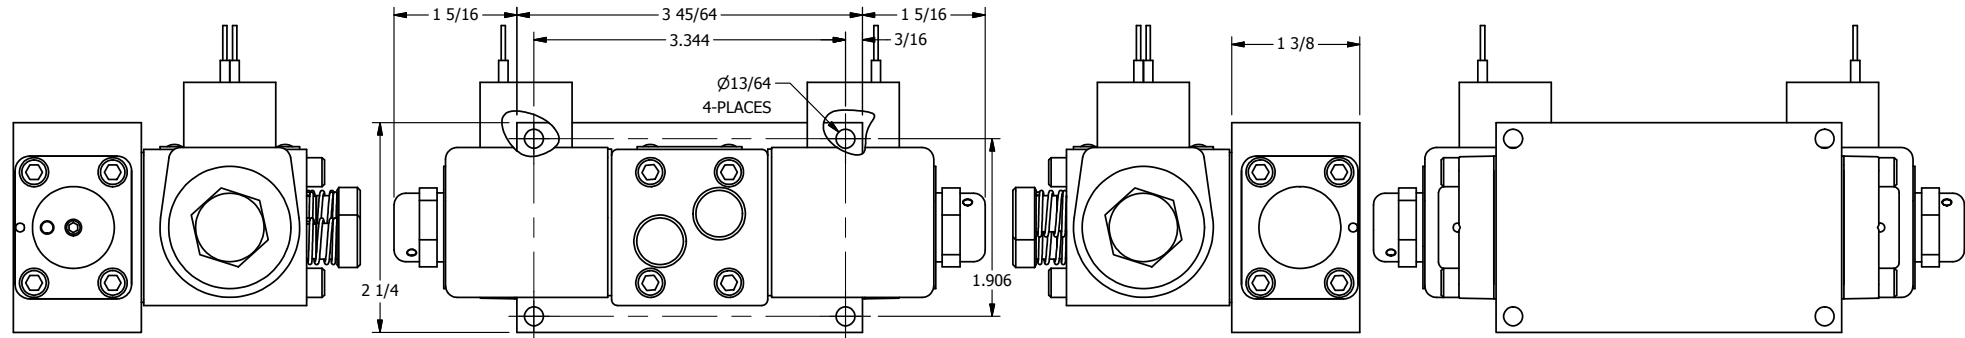

4

3

2

1

AAA
PRODUCTS
INTERNATIONAL

AAA PRODUCTS INTERNATIONAL
7114 Harry Hines Blvd
Dallas, TX 75235

TITLE: 3/8" SIDE PORT, DBL SOL, 3 POS,
SPR CTR, REGEN CTR SPL, CLASSIC SOL,
LCKNG OVRD, DUST EXCLDR

DRAWING NO.:
DIM_SY3DOL