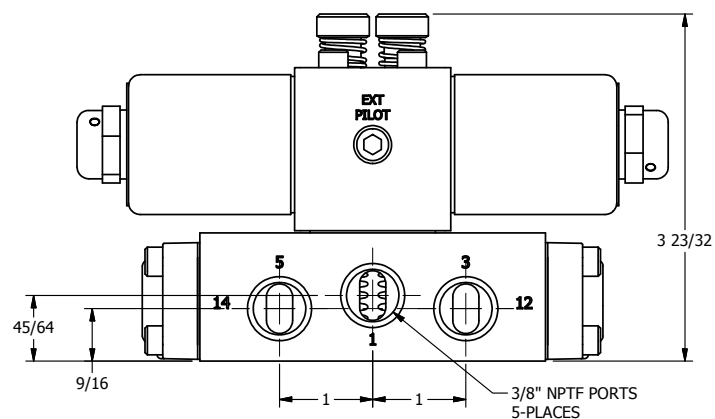

4

3

2

1

AAA
PRODUCTS
INTERNATIONAL

AAA PRODUCTS INTERNATIONAL
7114 Harry Hines Blvd
Dallas, TX 75235

TITLE: 3/8" SIDE PORT, DBL SOL, 3 POS,
SPR CTR, REGEN CTR SPL, CLASSIC SOL,
LCKNG OVRD, DUST EXCLDR

DRAWING NO.:
DIM_SY3DOL