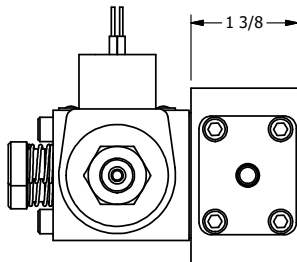

4

3

2

1

4

3

2

AAA
PRODUCTS
INTERNATIONAL

**AAA PRODUCTS
INTERNATIONAL**
7114 Harry Hines Blvd
Dallas, TX 75235

TITLE: 3/8" SIDE PORT, DBL SOL, 2 POS,
REGEN SPR CTR, CLASSIC SOL,
LCKNG OVRD, THREADED INDCTR PIN

DRAWING NO.:
DIM_SY3DOK

THE INFORMATION CONTAINED WITHIN THIS DOCUMENT IS PROPRIETARY TO AAA PRODUCTS AND MAY NOT BE DISCLOSED WITHOUT PRIOR WRITTEN CONSENT