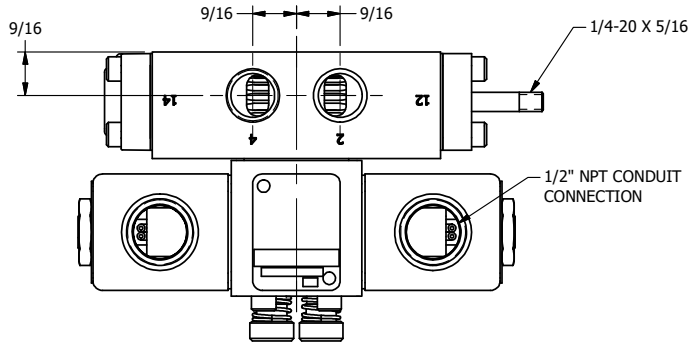

4

3

2

1

4

3

2

AAA
PRODUCTS
INTERNATIONAL

**AAA PRODUCTS
INTERNATIONAL**
7114 Harry Hines Blvd
Dallas, TX 75235

TITLE: 3/8" SIDE PORT, DBL SOL, 2 POS,
REGEN SPR CTR, CLASSIC SOL,
LCKNG OVRD, THREADED INDCTR PIN

DRAWING NO.:
DIM_SY3DOK

THE INFORMATION CONTAINED WITHIN THIS DOCUMENT IS PROPRIETARY TO AAA PRODUCTS AND MAY NOT BE DISCLOSED WITHOUT PRIOR WRITTEN CONSENT