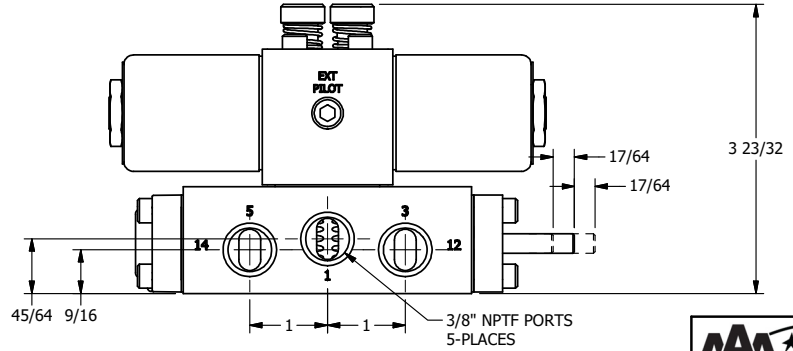

4

3

2

1

4

3

2

AAA
PRODUCTS
INTERNATIONAL

**AAA PRODUCTS
INTERNATIONAL**
7114 Harry Hines Blvd
Dallas, TX 75235

TITLE: 3/8" SIDE PORT, DBL SOL, 2 POS,
REGEN SPR CTR, CLASSIC SOL,
LCKNG OVRD, THREADED INDCTR PIN

DRAWING NO.:
DIM_SY3DOK

THE INFORMATION CONTAINED WITHIN THIS DOCUMENT IS PROPRIETARY TO AAA PRODUCTS AND MAY NOT BE DISCLOSED WITHOUT PRIOR WRITTEN CONSENT