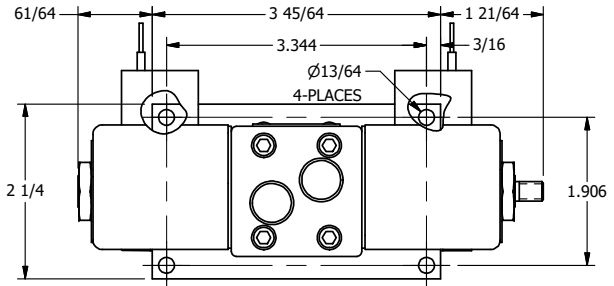

4

3

2

1

4

3

2

AAA
PRODUCTS
INTERNATIONAL

**AAA PRODUCTS
INTERNATIONAL**
7114 Harry Hines Blvd
Dallas, TX 75235

TITLE: 3/8" SIDE PORT, DBL SOL, 2 POS,
REGEN SPR CTR, CLASSIC SOL,
LCKNG OVRD, THREADED INDCTR PIN

DRAWING NO.:
DIM_SY3DOK

THE INFORMATION CONTAINED WITHIN THIS DOCUMENT IS PROPRIETARY TO AAA PRODUCTS AND MAY NOT BE DISCLOSED WITHOUT PRIOR WRITTEN CONSENT