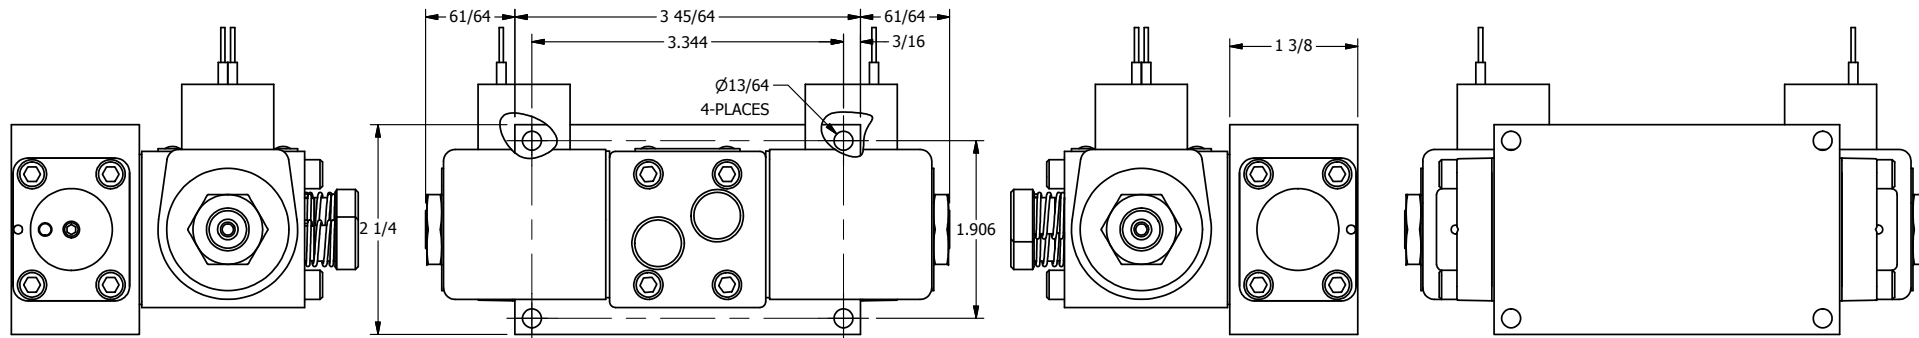

4

3

2

1

AAA
PRODUCTS
INTERNATIONAL

**AAA PRODUCTS
INTERNATIONAL**
7114 Harry Hines Blvd
Dallas, TX 75235

TITLE: 3/8" SIDE PORT, DBL SOL, 3 POS,
SPR CTR, SOL RTRN, REGEN CTR SPL,
CLASSIC SOL, LCKNG OVRD

DRAWING NO.:
DIM_SY3DO