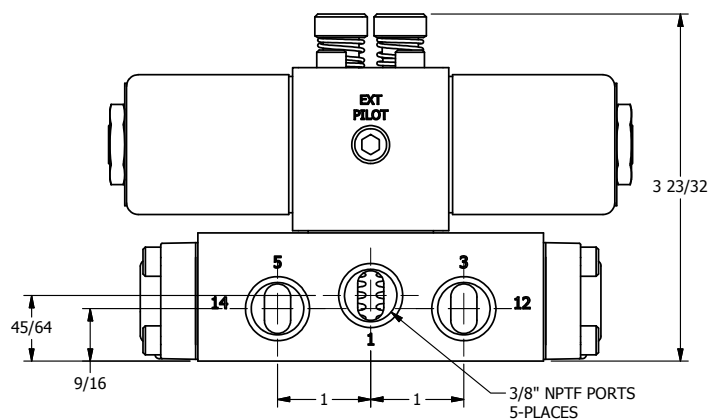

4

3

2

1

AAA
PRODUCTS
INTERNATIONAL

**AAA PRODUCTS
INTERNATIONAL**
7114 Harry Hines Blvd
Dallas, TX 75235

TITLE: 3/8" SIDE PORT, DBL SOL, 3 POS,
SPR CTR, SOL RTRN, REGEN CTR SPL,
CLASSIC SOL, LCKNG OVRD

DRAWING NO.:
DIM_SY3DO