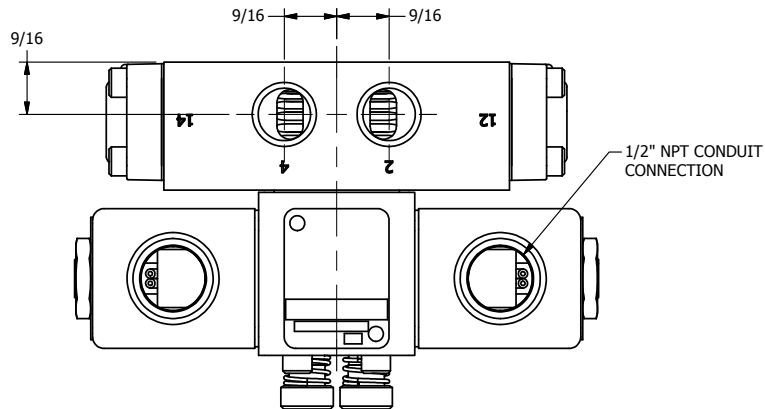

4

3

2

1

AAA
PRODUCTS
INTERNATIONAL

**AAA PRODUCTS
INTERNATIONAL**
7114 Harry Hines Blvd
Dallas, TX 75235

TITLE: 3/8" SIDE PORT, DBL SOL, 3 POS,
SPR CTR, SOL RTRN, REGEN CTR SPL,
CLASSIC SOL, LCKNG OVRD

DRAWING NO.:
DIM_SY3DO