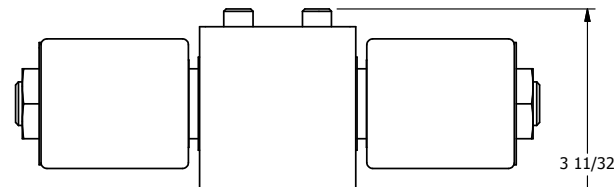

4

3

2

1

1/2" NPT CONDUIT CONNECTION

3/8" NPTF PORTS 5-PLACES

AAA
PRODUCTS
INTERNATIONAL

AAA PRODUCTS INTERNATIONAL
7114 Harry Hines Blvd
Dallas, TX 75235

TITLE: 3/8" SIDE PORT, DBL SOL, 3 POS,
SPR CTR, SOL RTRN, REGEN CTR SPL,
MOLD-OVER, TAPPED VENT

DRAWING NO.:
DIM_SY3DMT

THE INFORMATION CONTAINED WITHIN THIS DOCUMENT IS PROPRIETARY TO AAA PRODUCTS AND MAY NOT BE DISCLOSED WITHOUT PRIOR WRITTEN CONSENT