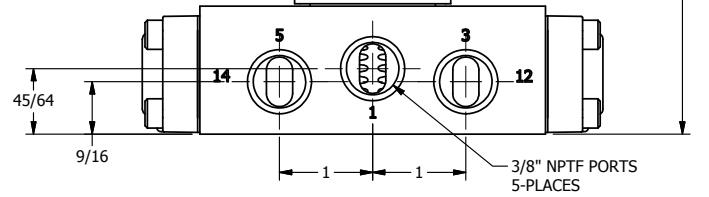

4

3

2

1

1/2" NPT CONDUIT CONNECTION

3/8" NPTF PORTS 5-PLACES

AAA
PRODUCTS
INTERNATIONAL

AAA PRODUCTS INTERNATIONAL
7114 Harry Hines Blvd
Dallas, TX 75235

TITLE: 3/8" SIDE PORT, DBL SOL, 3 POS,
SPR CTR, SOL RTRN, REGEN CTR SPL,
MOLD-OVER, TAPPED VENT

DRAWING NO.:
DIM_SY3DMT

THE INFORMATION CONTAINED WITHIN THIS DOCUMENT IS PROPRIETARY TO AAA PRODUCTS AND MAY NOT BE DISCLOSED WITHOUT PRIOR WRITTEN CONSENT