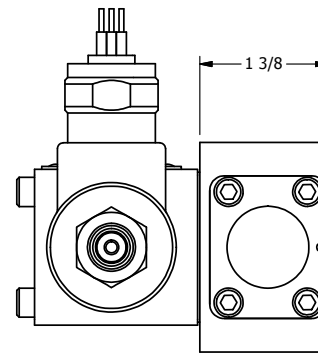

4

3

2

1

1/2" NPT CONDUIT CONNECTION

3/8" NPTF PORTS 5-PLACES

AAA
PRODUCTS
INTERNATIONAL

AAA PRODUCTS INTERNATIONAL
7114 Harry Hines Blvd
Dallas, TX 75235

TITLE: 3/8" SIDE PORT, DBL SOL, 3 POS,
SPR CTR, SOL RTRN, REGEN CTR SPL,
MOLD-OVER, TAPPED VENT

DRAWING NO.:
DIM_SY3DMT

THE INFORMATION CONTAINED WITHIN THIS DOCUMENT IS PROPRIETARY TO AAA PRODUCTS AND MAY NOT BE DISCLOSED WITHOUT PRIOR WRITTEN CONSENT