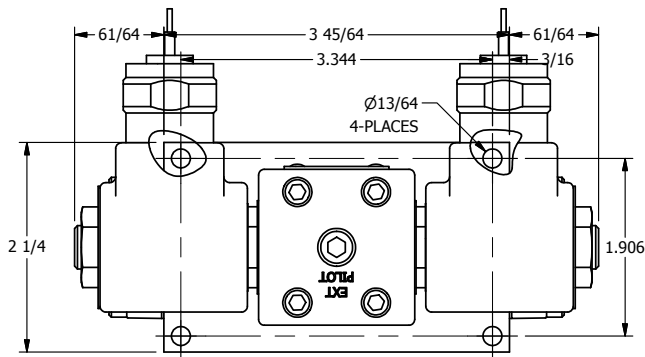

4

3

2

1

1/2" NPT CONDUIT CONNECTION

3/8" NPTF PORTS 5-PLACES

AAA
PRODUCTS
INTERNATIONAL

AAA PRODUCTS INTERNATIONAL
7114 Harry Hines Blvd
Dallas, TX 75235

TITLE: 3/8" SIDE PORT, DBL SOL, 3 POS,
SPR CTR, SOL RTRN, REGEN CTR SPL,
MOLD-OVER, TAPPED VENT

DRAWING NO.:
DIM_SY3DMT

THE INFORMATION CONTAINED WITHIN THIS DOCUMENT IS PROPRIETARY TO AAA PRODUCTS AND MAY NOT BE DISCLOSED WITHOUT PRIOR WRITTEN CONSENT