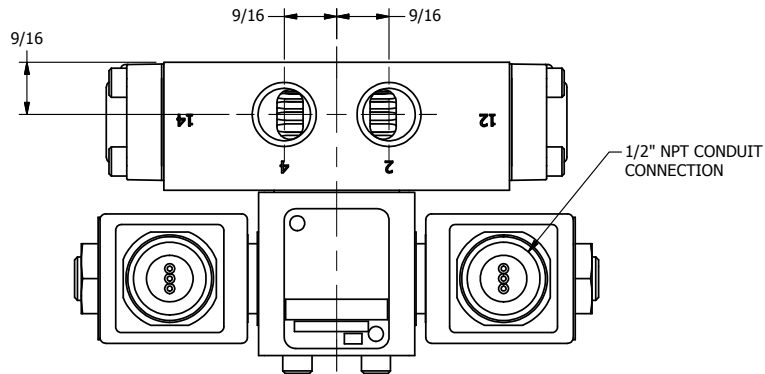

4

3

2

1

1/2" NPT CONDUIT CONNECTION

3/8" NPTF PORTS 5-PLACES

AAA
PRODUCTS
INTERNATIONAL

AAA PRODUCTS INTERNATIONAL
7114 Harry Hines Blvd
Dallas, TX 75235

TITLE: 3/8" SIDE PORT, DBL SOL, 3 POS,
SPR CTR, SOL RTRN, REGEN CTR SPL,
MOLD-OVER, TAPPED VENT

DRAWING NO.:
DIM_SY3DMT

THE INFORMATION CONTAINED WITHIN THIS DOCUMENT IS PROPRIETARY TO AAA PRODUCTS AND MAY NOT BE DISCLOSED WITHOUT PRIOR WRITTEN CONSENT