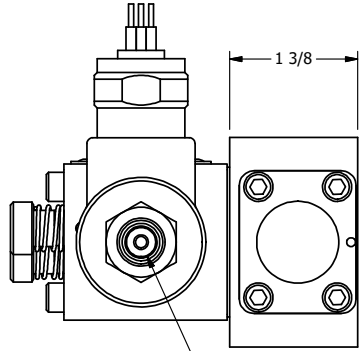

4

3

2

1

1/2" NPT CONDUIT CONNECTION

AAA
PRODUCTS
INTERNATIONAL

AAA PRODUCTS INTERNATIONAL
7114 Harry Hines Blvd
Dallas, TX 75235

TITLE: 3/8" SIDE PORT, DBL SOL, 3 POS,
REGEN SPR CTR, MOLD-OVER,
LCKNG OVRD, TPD VENT

DRAWING NO.:
DIM_SY3DMOT

THE INFORMATION CONTAINED WITHIN THIS DOCUMENT IS PROPRIETARY TO AAA PRODUCTS AND MAY NOT BE DISCLOSED WITHOUT PRIOR WRITTEN CONSENT

4

3

2

1