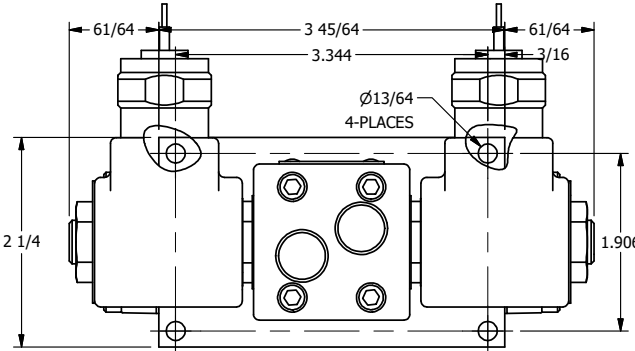

4

3

2

1

1/2" NPT CONDUIT CONNECTION

AAA
PRODUCTS
INTERNATIONAL

AAA PRODUCTS INTERNATIONAL
7114 Harry Hines Blvd
Dallas, TX 75235

TITLE: 3/8" SIDE PORT, DBL SOL, 3 POS,
REGEN SPR CTR, MOLD-OVER,
LCKNG OVRD, TPD VENT

DRAWING NO.:
DIM_SY3DMOT

THE INFORMATION CONTAINED WITHIN THIS DOCUMENT IS PROPRIETARY TO AAA PRODUCTS AND MAY NOT BE DISCLOSED WITHOUT PRIOR WRITTEN CONSENT

4

3

2

1