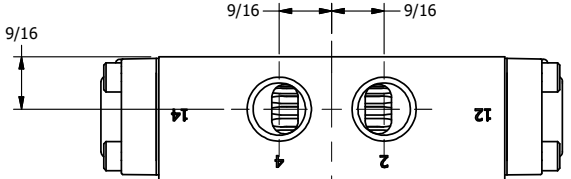

4

3

2

1

1/2" NPT CONDUIT CONNECTION

AAA
PRODUCTS
INTERNATIONAL

AAA PRODUCTS INTERNATIONAL
7114 Harry Hines Blvd
Dallas, TX 75235

TITLE: 3/8" SIDE PORT, DBL SOL, 3 POS,
REGEN SPR CTR, MOLD-OVER,
LCKNG OVRD, TPD VENT

DRAWING NO.:
DIM_SY3DMOT

THE INFORMATION CONTAINED WITHIN THIS DOCUMENT IS PROPRIETARY TO AAA PRODUCTS AND MAY NOT BE DISCLOSED WITHOUT PRIOR WRITTEN CONSENT

4

3

2

1