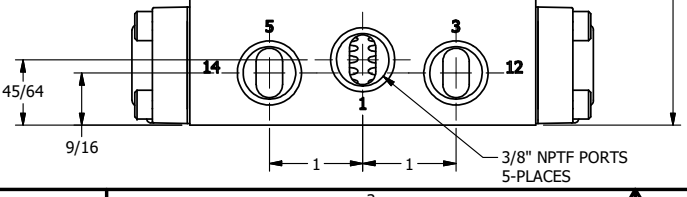

4

3

2

1

1/2" NPT CONDUIT CONNECTION

AAA
PRODUCTS
INTERNATIONAL

AAA PRODUCTS INTERNATIONAL
7114 Harry Hines Blvd
Dallas, TX 75235

TITLE: 3/8" SIDE PORT, DBL SOL, 3 POS,
REGEN SPR CTR, MOLD-OVER,
LCKNG OVRD, TPD VENT

DRAWING NO.:
DIM_SY3DMOT

THE INFORMATION CONTAINED WITHIN THIS DOCUMENT IS PROPRIETARY TO AAA PRODUCTS AND MAY NOT BE DISCLOSED WITHOUT PRIOR WRITTEN CONSENT

4

3

2

1