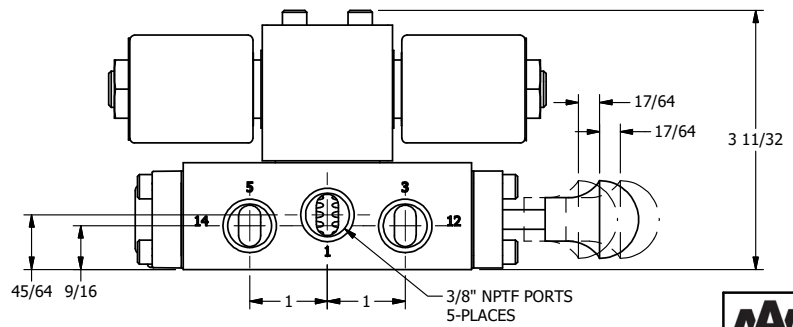

4

3

2

1

AAA
PRODUCTS
INTERNATIONAL

AAA PRODUCTS INTERNATIONAL
7114 Harry Hines Blvd
Dallas, TX 75235

TITLE: 3/8" SIDE PORT, DBL SOL, 2 POS,
SPR CTR, SOL SHFT, REGEN CTR SPL,
MOLD-OVER, MAN SPL OVRD

DRAWING NO.:
DIM_SY3DMOS