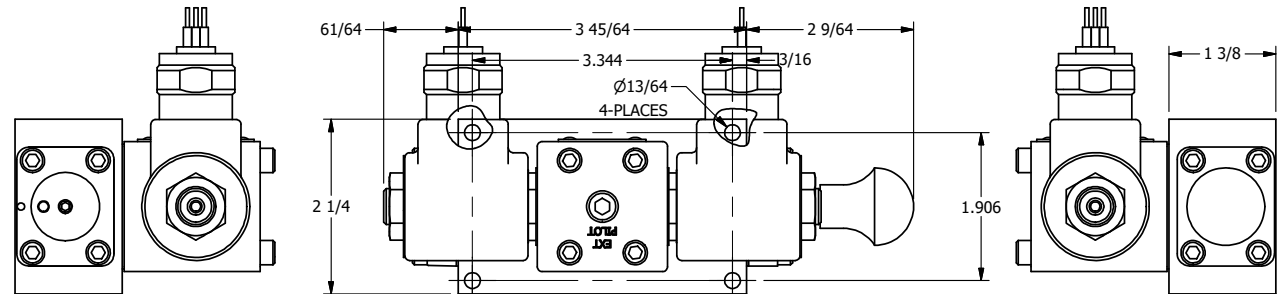

4

3

2

1

AAA
PRODUCTS
INTERNATIONAL

AAA PRODUCTS INTERNATIONAL
7114 Harry Hines Blvd
Dallas, TX 75235

TITLE: 3/8" SIDE PORT, DBL SOL, 2 POS,
SPR CTR, SOL SHFT, REGEN CTR SPL,
MOLD-OVER, MAN SPL OVRD

DRAWING NO.:
DIM_SY3DMOS