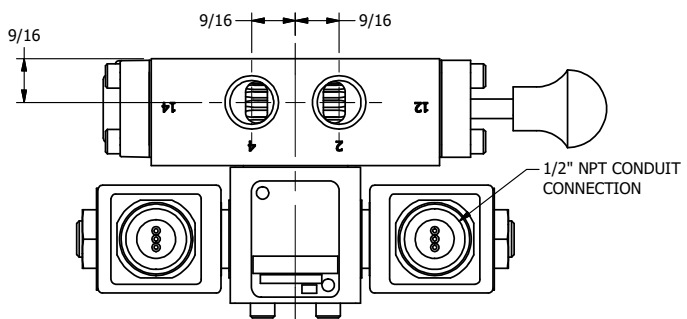

4

3

2

1

AAA
PRODUCTS
INTERNATIONAL

AAA PRODUCTS INTERNATIONAL
7114 Harry Hines Blvd
Dallas, TX 75235

TITLE: 3/8" SIDE PORT, DBL SOL, 2 POS,
SPR CTR, SOL SHFT, REGEN CTR SPL,
MOLD-OVER, MAN SPL OVRD

DRAWING NO.:
DIM_SY3DMOS