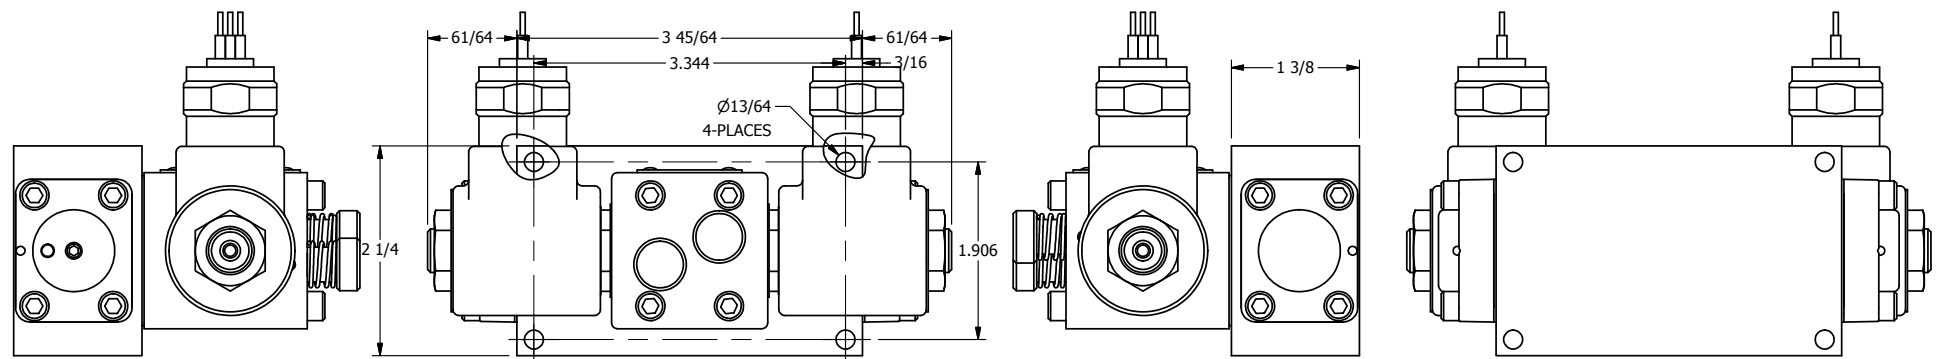

4

3

2

1

AAA
PRODUCTS
INTERNATIONAL

**AAA PRODUCTS
INTERNATIONAL**
7114 Harry Hines Blvd
Dallas, TX 75235

TITLE: 3/8" SIDE PORT, DBL SOL, 3 POS,
SPR CTR, SOL RTRN, REGEN CTR SPL,
MOLD-OVER, PUSH OVRD

DRAWING NO.:
DIM_SY3DMOP