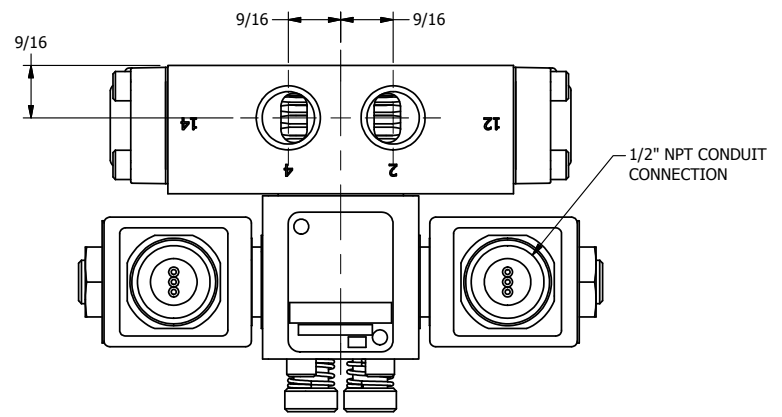

4

3

2

1

AAA
PRODUCTS
INTERNATIONAL

**AAA PRODUCTS
INTERNATIONAL**
7114 Harry Hines Blvd
Dallas, TX 75235

TITLE: 3/8" SIDE PORT, DBL SOL, 3 POS,
SPR CTR, SOL RTRN, REGEN CTR SPL,
MOLD-OVER, PUSH OVRD

DRAWING NO.:
DIM_SY3DMOP