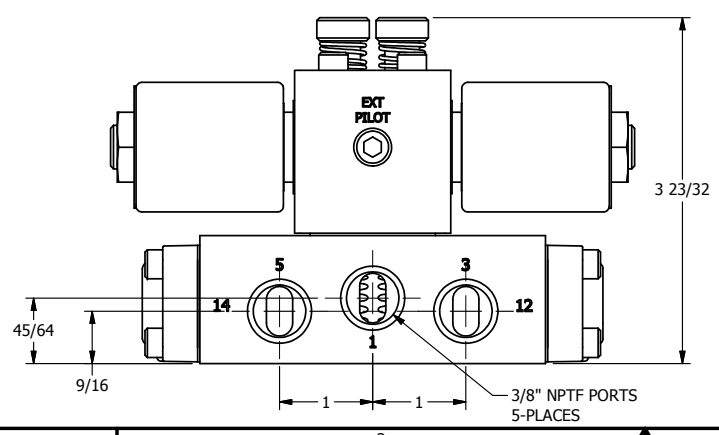

4

3

2

1

AAA
PRODUCTS
INTERNATIONAL

**AAA PRODUCTS
INTERNATIONAL**
7114 Harry Hines Blvd
Dallas, TX 75235

TITLE: 3/8" SIDE PORT, DBL SOL, 3 POS,
SPR CTR, SOL RTRN, REGEN CTR SPL,
MOLD-OVER, PUSH OVRD

DRAWING NO.:
DIM_SY3DMOP