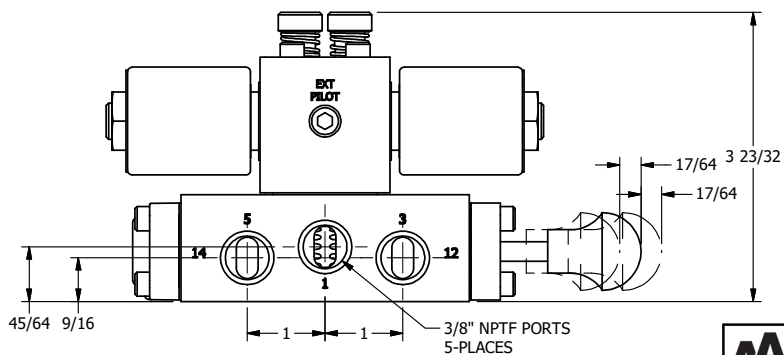

4

3

2

1

4

3

2

AAA
PRODUCTS
INTERNATIONAL

**AAA PRODUCTS
INTERNATIONAL**
7114 Harry Hines Blvd
Dallas, TX 75235

TITLE: $3/8$ " SIDE PORT, DBL SOL, 2 POS,
REGEN SPR CTR, MOLD-OVER,
LCKNG OVRD, MAN SPL OVRD

DRAWING NO.:
DIM_SY3DMOOS

THE INFORMATION CONTAINED WITHIN THIS DOCUMENT IS PROPRIETARY TO AAA PRODUCTS AND MAY NOT BE DISCLOSED WITHOUT PRIOR WRITTEN CONSENT