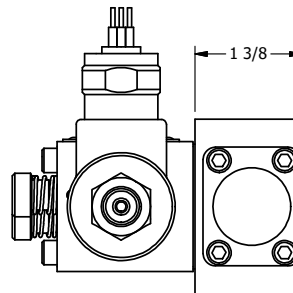

4

3

2

1

4

3

2

AAA
PRODUCTS
INTERNATIONAL

**AAA PRODUCTS
INTERNATIONAL**
7114 Harry Hines Blvd
Dallas, TX 75235

TITLE: $3/8$ " SIDE PORT, DBL SOL, 2 POS,
REGEN SPR CTR, MOLD-OVER,
LCKNG OVRD, MAN SPL OVRD

DRAWING NO.:
DIM_SY3DMOOS

THE INFORMATION CONTAINED WITHIN THIS DOCUMENT IS PROPRIETARY TO AAA PRODUCTS AND MAY NOT BE DISCLOSED WITHOUT PRIOR WRITTEN CONSENT