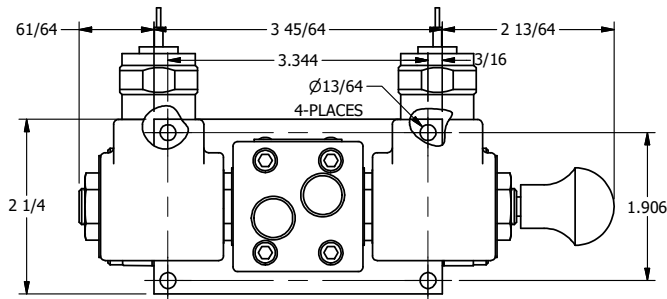

4

3

2

1

4

3

2

**AAA**  
PRODUCTS  
INTERNATIONAL

**AAA PRODUCTS  
INTERNATIONAL**  
7114 Harry Hines Blvd  
Dallas, TX 75235

TITLE:  $3/8$ " SIDE PORT, DBL SOL, 2 POS,  
REGEN SPR CTR, MOLD-OVER,  
LCKNG OVRD, MAN SPL OVRD

DRAWING NO.:  
DIM\_SY3DMOOS