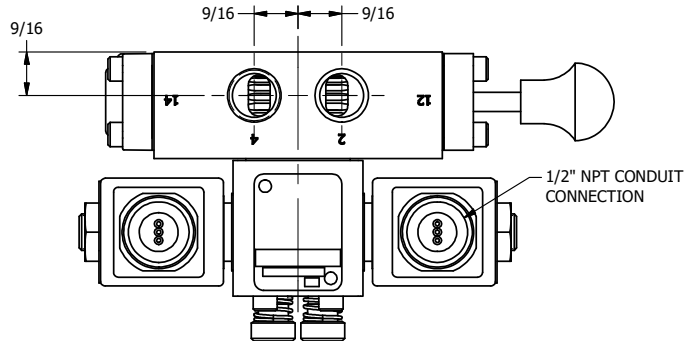

4

3

2

1

4

3

2

AAA
PRODUCTS
INTERNATIONAL

**AAA PRODUCTS
INTERNATIONAL**
7114 Harry Hines Blvd
Dallas, TX 75235

TITLE: $3/8$ " SIDE PORT, DBL SOL, 2 POS,
REGEN SPR CTR, MOLD-OVER,
LCKNG OVRD, MAN SPL OVRD

DRAWING NO.:
DIM_SY3DMOOS

THE INFORMATION CONTAINED WITHIN THIS DOCUMENT IS PROPRIETARY TO AAA PRODUCTS AND MAY NOT BE DISCLOSED WITHOUT PRIOR WRITTEN CONSENT