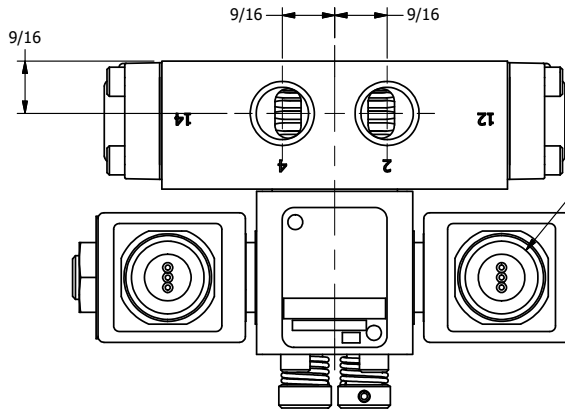

4

3

2

1

1/2" NPT CONDUIT CONNECTION

Ø13/64
4-PLACES

1/8" NPTF
TAPPED VENT
2-PLACES

3/8" NPTF PORTS
5-PLACES

AAA
PRODUCTS
INTERNATIONAL

AAA PRODUCTS INTERNATIONAL
7114 Harry Hines Blvd
Dallas, TX 75235

TITLE: 3/8" SIDE PORT, DBL SOL, 3 POS,
REGEN SPR CTR, MOLD-OVER,
NON-LCKNG OVRD, TPD VENT

DRAWING NO.:
DIM_SY3DMONT