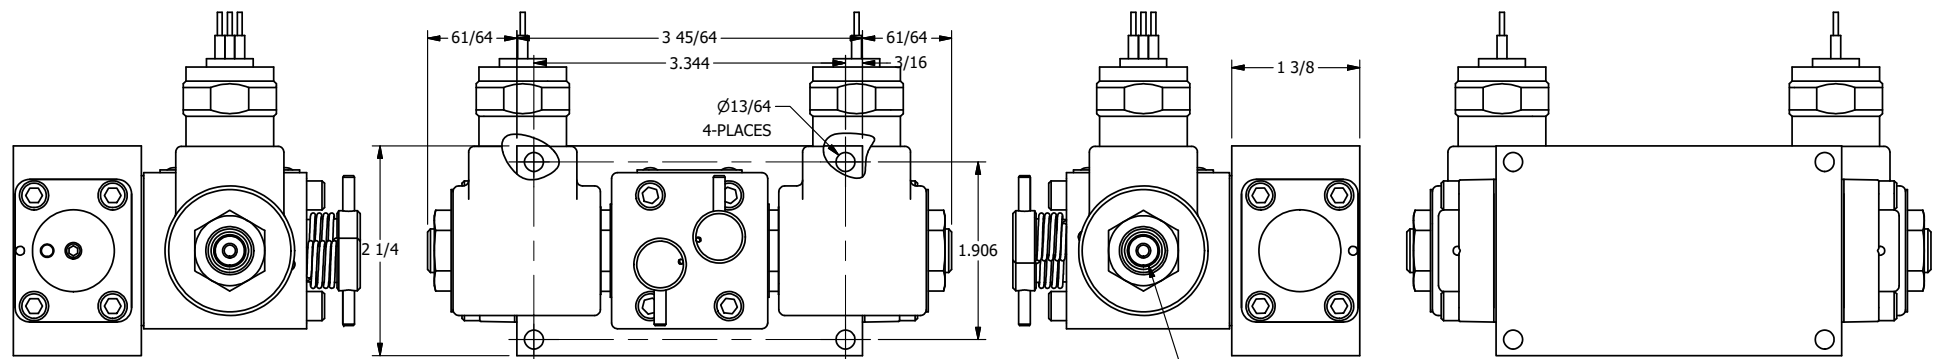

4

3

2

1

1/2" NPT CONDUIT CONNECTION

Ø13/64
4-PLACES

1/8" NPTF
TAPPED VENT
2-PLACES

3/8" NPTF PORTS
5-PLACES

AAA
PRODUCTS
INTERNATIONAL

AAA PRODUCTS INTERNATIONAL
7114 Harry Hines Blvd
Dallas, TX 75235

TITLE: 3/8" SIDE PORT, DBL SOL, 3 POS,
REGEN SPR CTR, MOLD-OVER,
NON-LCKNG OVRD, TPD VENT

DRAWING NO.:
DIM_SY3DMONT