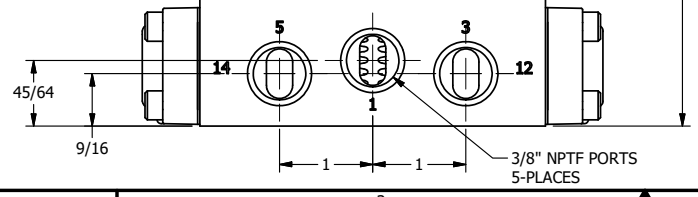

4

3

2

1

1/2" NPT CONDUIT CONNECTION

Ø13/64
4-PLACES

1/8" NPTF
TAPPED VENT
2-PLACES

3/8" NPTF PORTS
5-PLACES