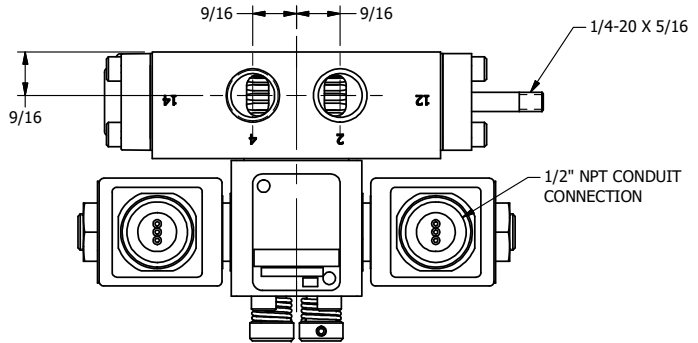

4

3

2

1

4

3

2

AAA
PRODUCTS
INTERNATIONAL

**AAA PRODUCTS
INTERNATIONAL**
7114 Harry Hines Blvd
Dallas, TX 75235

TITLE: 3/8" SIDE PORT, DBL SOL, 2 POS,
REGEN SPR CTR, MOLD-OVER,
NON-LCKNG OVRD, THRD INDCTR PIN

DRAWING NO.:
DIM_SY3DMONK

THE INFORMATION CONTAINED WITHIN THIS DOCUMENT IS PROPRIETARY TO AAA PRODUCTS AND MAY NOT BE DISCLOSED WITHOUT PRIOR WRITTEN CONSENT