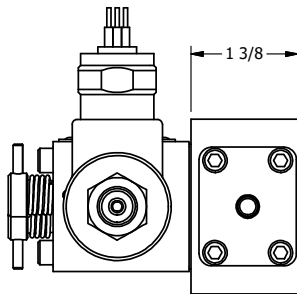

4

3

2

1

4

3

2

AAA
PRODUCTS
INTERNATIONAL

**AAA PRODUCTS
INTERNATIONAL**
7114 Harry Hines Blvd
Dallas, TX 75235

TITLE: 3/8" SIDE PORT, DBL SOL, 2 POS,
REGEN SPR CTR, MOLD-OVER,
NON-LCKNG OVRD, THRD INDCTR PIN

DRAWING NO.:
DIM_SY3DMONK

THE INFORMATION CONTAINED WITHIN THIS DOCUMENT IS PROPRIETARY TO AAA PRODUCTS AND MAY NOT BE DISCLOSED WITHOUT PRIOR WRITTEN CONSENT