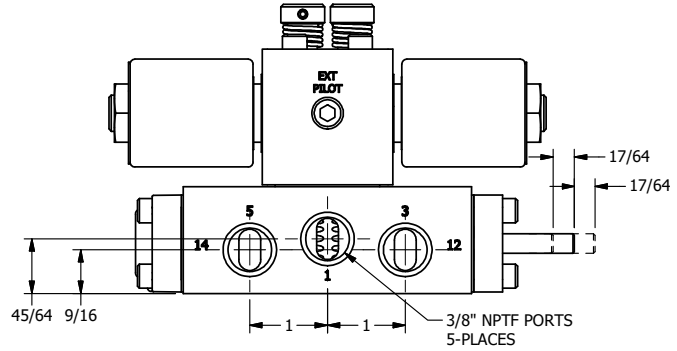

4

3

2

1

4

3

2

AAA
PRODUCTS
INTERNATIONAL

**AAA PRODUCTS
INTERNATIONAL**
7114 Harry Hines Blvd
Dallas, TX 75235

TITLE: 3/8" SIDE PORT, DBL SOL, 2 POS,
REGEN SPR CTR, MOLD-OVER,
NON-LCKNG OVRD, THRD INDCTR PIN

DRAWING NO.:
DIM_SY3DMONK

THE INFORMATION CONTAINED WITHIN THIS DOCUMENT IS PROPRIETARY TO AAA PRODUCTS AND MAY NOT BE DISCLOSED WITHOUT PRIOR WRITTEN CONSENT