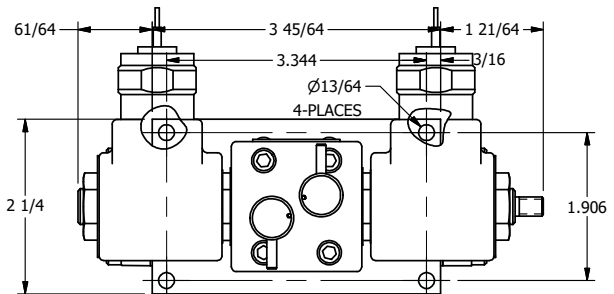

4

3

2

1

4

3

2

**AAA**  
PRODUCTS  
INTERNATIONAL

**AAA PRODUCTS  
INTERNATIONAL**  
7114 Harry Hines Blvd  
Dallas, TX 75235

TITLE: 3/8" SIDE PORT, DBL SOL, 2 POS,  
REGEN SPR CTR, MOLD-OVER,  
NON-LCKNG OVRD, THRD INDCTR PIN

DRAWING NO.:  
DIM\_SY3DMONK