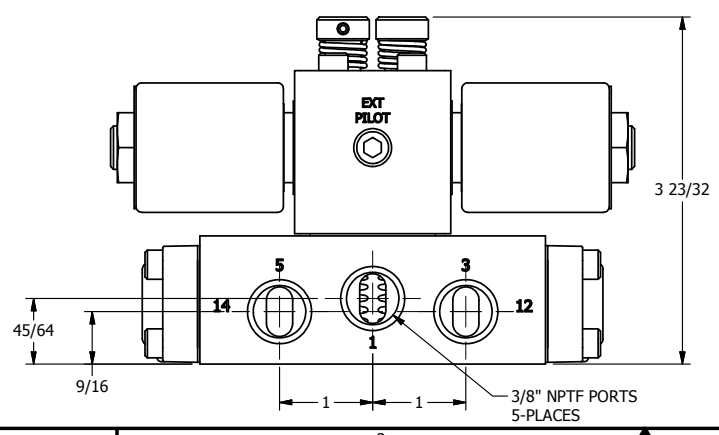

4

3

2

1

**AAA**  
PRODUCTS  
INTERNATIONAL

**AAA PRODUCTS INTERNATIONAL**  
7114 Harry Hines Blvd  
Dallas, TX 75235

TITLE: 3/8" SIDE PORT, DBL SOL, 3 POS,  
SPR CTR, SOL RTRN, REGEN CTR SPL,  
MOLD-OVER, NON-LCKNG OVRD

DRAWING NO.:  
DIM\_SY3DMON

THE INFORMATION CONTAINED WITHIN THIS DOCUMENT IS PROPRIETARY TO AAA PRODUCTS AND MAY NOT BE DISCLOSED WITHOUT PRIOR WRITTEN CONSENT