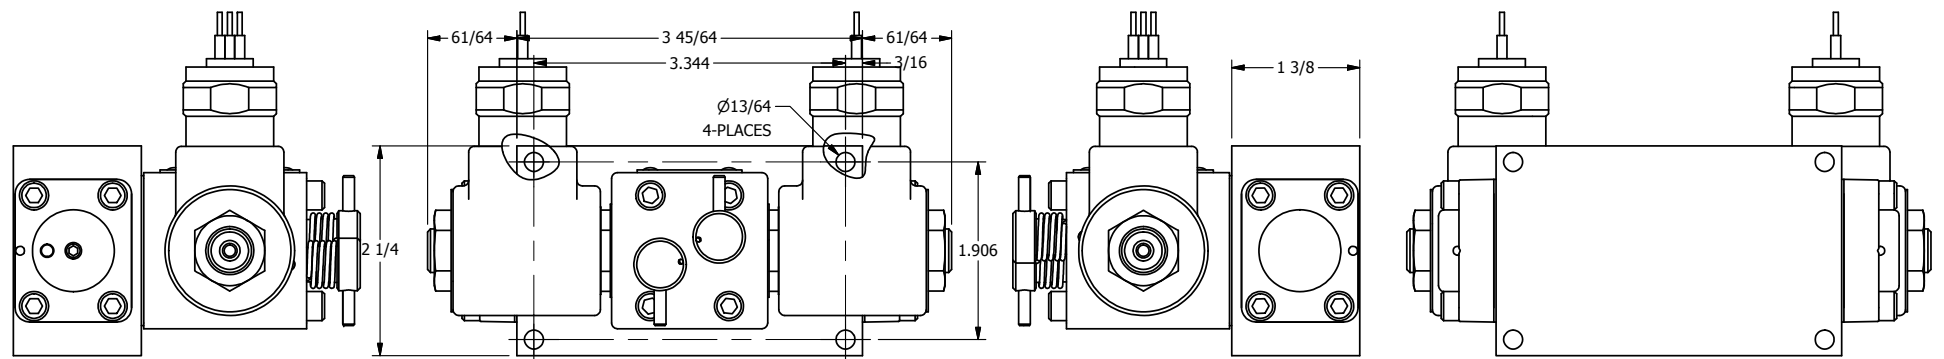

4

3

2

1

**AAA**  
PRODUCTS  
INTERNATIONAL

**AAA PRODUCTS INTERNATIONAL**  
7114 Harry Hines Blvd  
Dallas, TX 75235

TITLE: 3/8" SIDE PORT, DBL SOL, 3 POS,  
SPR CTR, SOL RTRN, REGEN CTR SPL,  
MOLD-OVER, NON-LCKNG OVRD