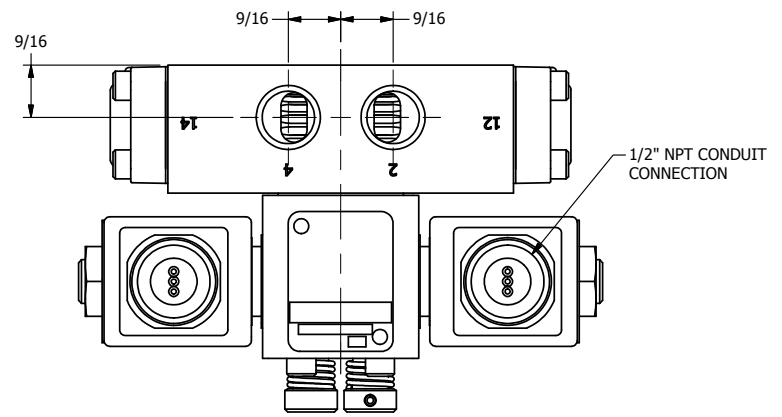

4

3

2

1

**AAA**  
PRODUCTS  
INTERNATIONAL

**AAA PRODUCTS INTERNATIONAL**  
7114 Harry Hines Blvd  
Dallas, TX 75235

TITLE: 3/8" SIDE PORT, DBL SOL, 3 POS,  
SPR CTR, SOL RTRN, REGEN CTR SPL,  
MOLD-OVER, NON-LCKNG OVRD

DRAWING NO.:  
DIM\_SY3DMON

THE INFORMATION CONTAINED WITHIN THIS DOCUMENT IS PROPRIETARY TO AAA PRODUCTS AND MAY NOT BE DISCLOSED WITHOUT PRIOR WRITTEN CONSENT